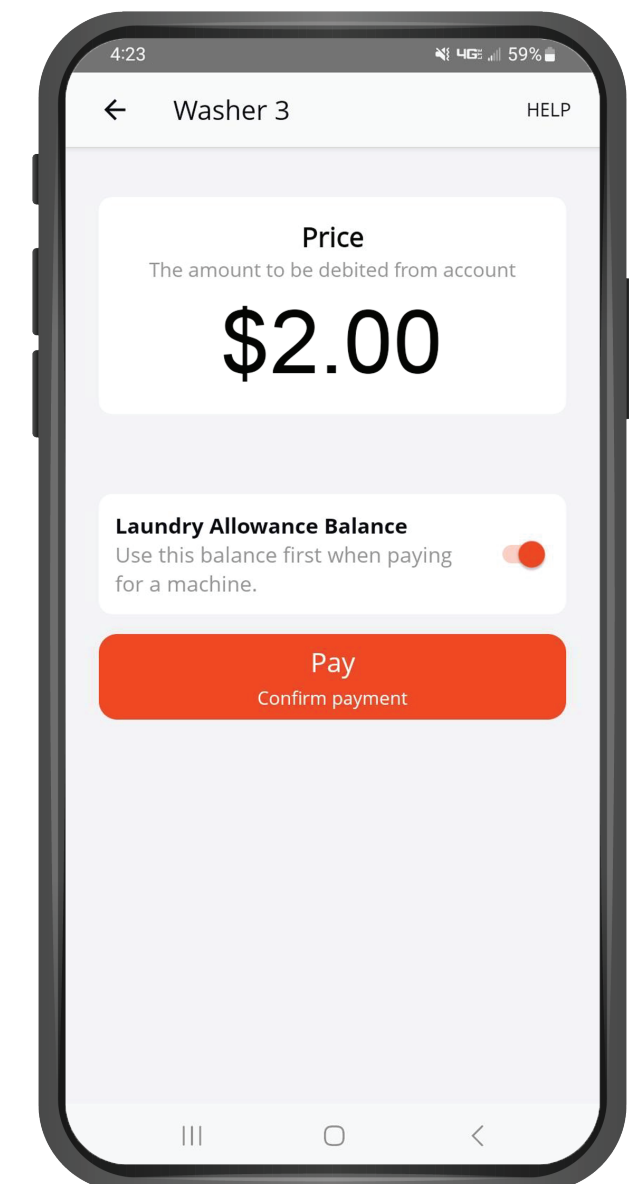

START & MONITOR YOUR LAUNDRY

USING THE SPEED QUEEN APP

PLEASE NOTE
Make sure your Laundry Allowance Balance is activated. Or else your account balance will show as "0"

Example price

1 LAUNDRY ALLOWANCE
Use your laundry allowance to start the machines

Students will be given a laundry allowance at the beginning of each semester
This balance will not roll over from semester to semester

2 MONITOR
Using the Speed Queen Mobile App

- > View machine availability
- > See remaining cycle times
- > Receive notifications