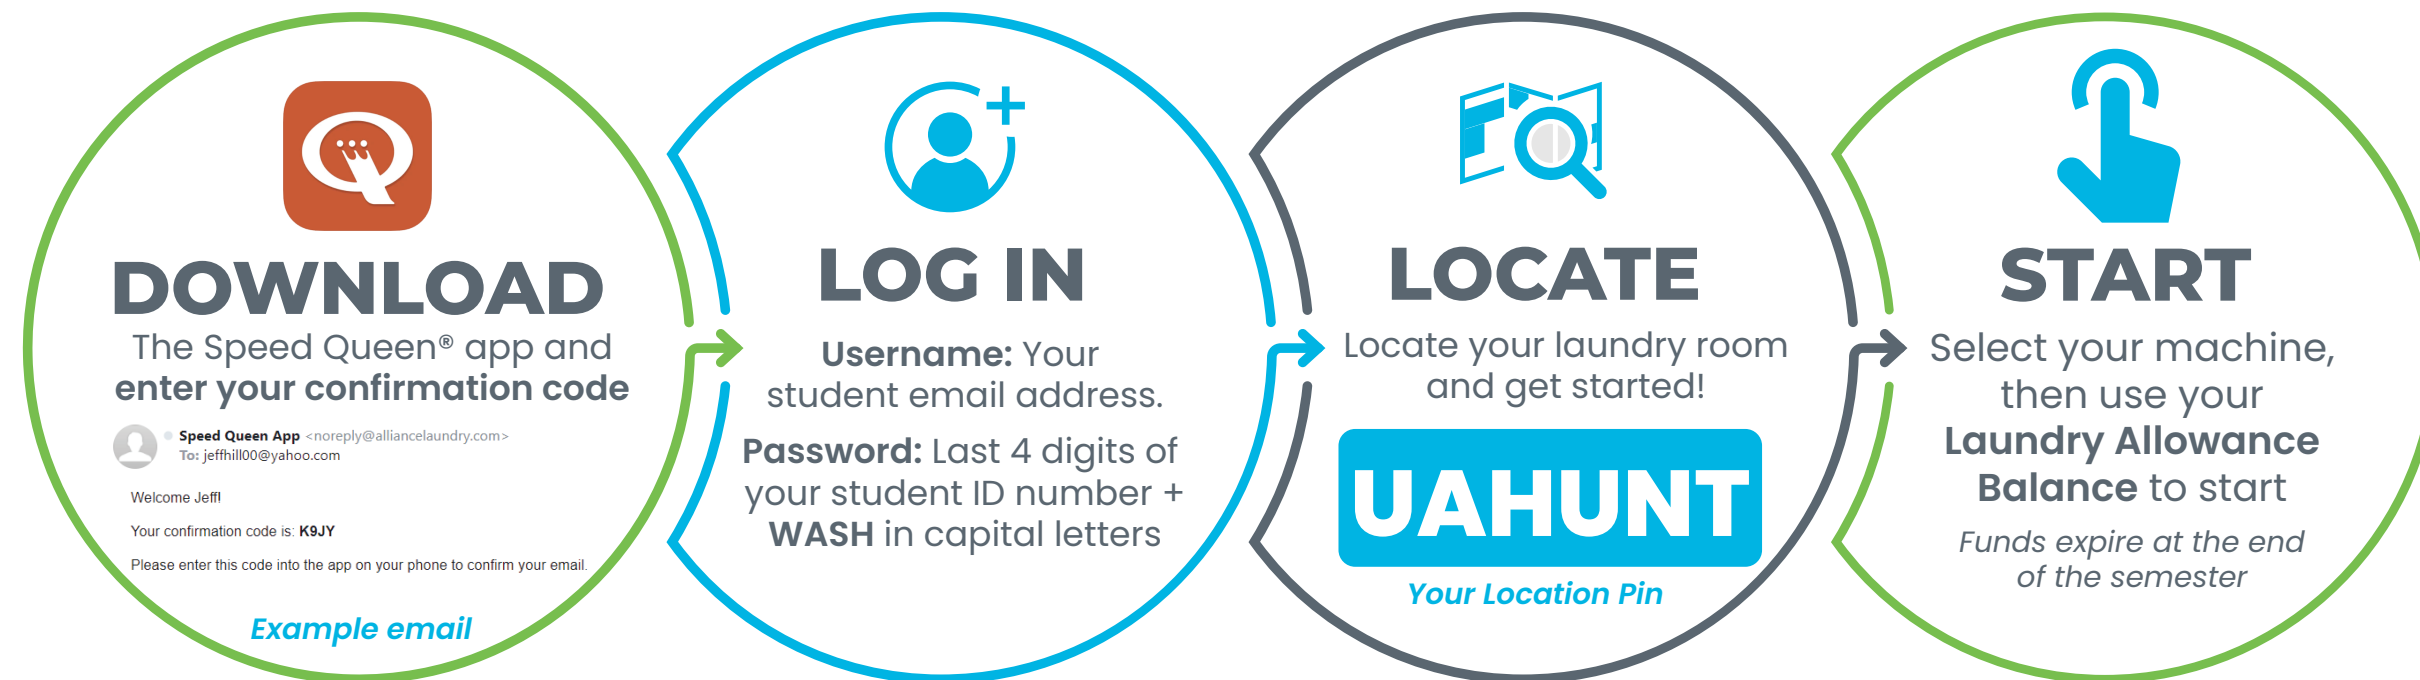

START & MONITOR YOUR LAUNDRY

USING THE SPEED QUEEN APP

PLEASE NOTE
Make sure your Laundry Allowance Balance is activated. Or else your account balance will show as "0"

Example price

1 LAUNDRY ALLOWANCE
Use your laundry allowance to start the machines

Students will be given a laundry allowance at the beginning of each semester
This balance will not roll over from semester to semester

2 MONITOR
Using the Speed Queen Mobile App

- > View machine availability
- > See remaining cycle times
- > Receive notifications