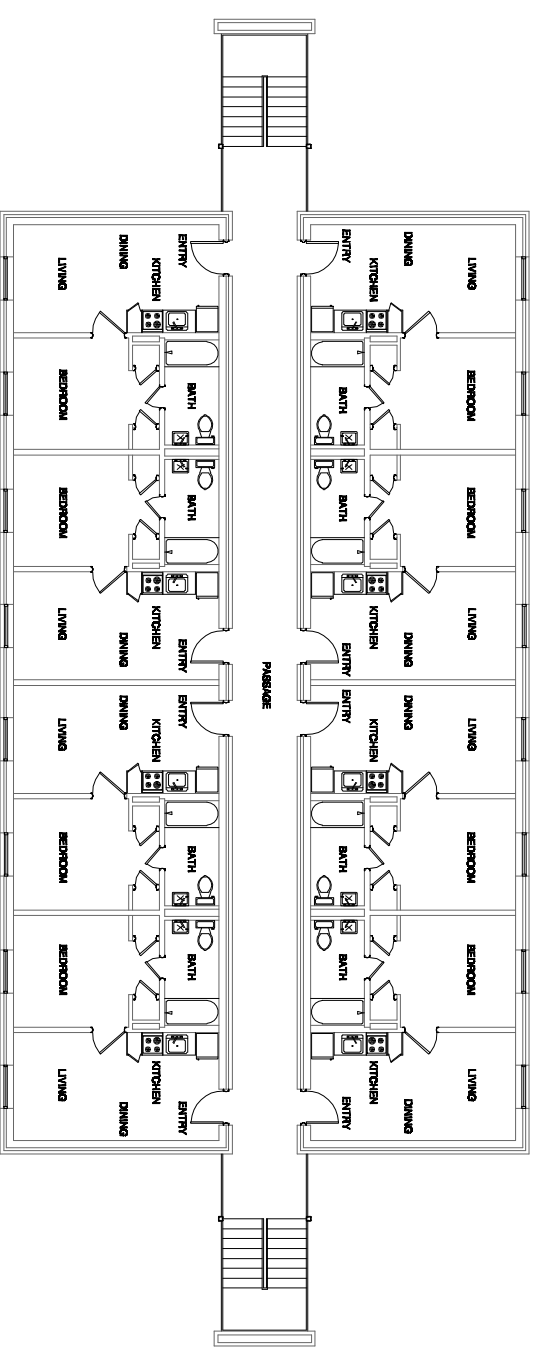

BUILDING A-1
-1ST FLOOR HANDICAPPED UNITS

BUILDING A-1
-1ST & 2ND FLOOR STANDARD UNITS

UNIVERSITY OF ALABAMA-HUNTSVILLE
 NORTH S.E. CAMPUS HOUSING
 BUILDING A-1