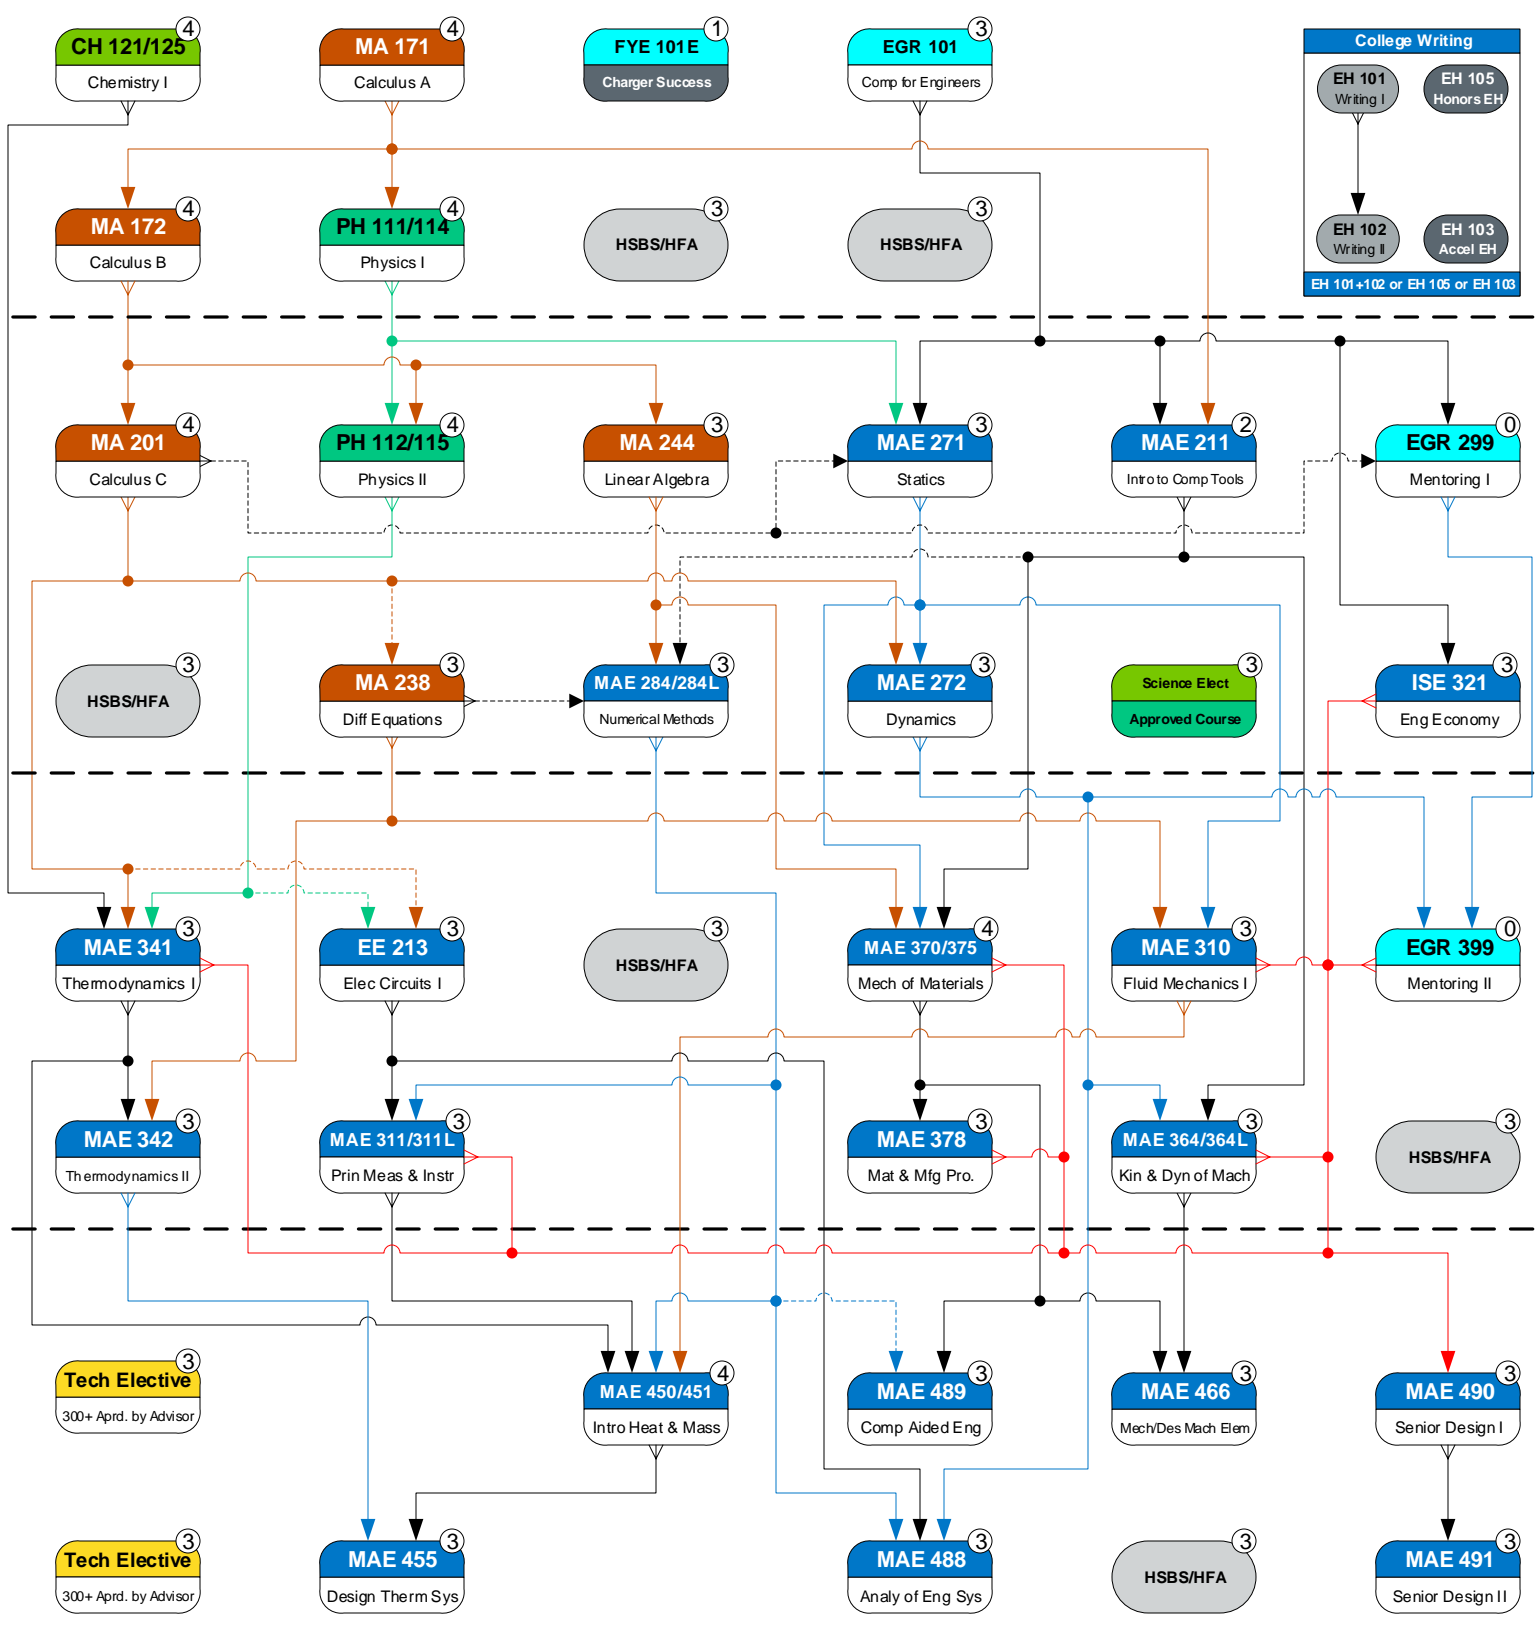

YEAR ONE

YEAR TWO

YEAR THREE

YEAR FOUR

Legend Updated: 2/21/22	■ Mathematics	■ Engineering General	■ College Writing	③ Credit Hours
	■ Physics	■ Engineering Major	■ History, Social & Behavioral Science Humanity & Fine Art (HSBS/HFA)	→ Prerequisite
	■ Chemistry / Biology	■ Engineering Elective	■ Offered only in semester listed	- - - - - Prereq/concurrency