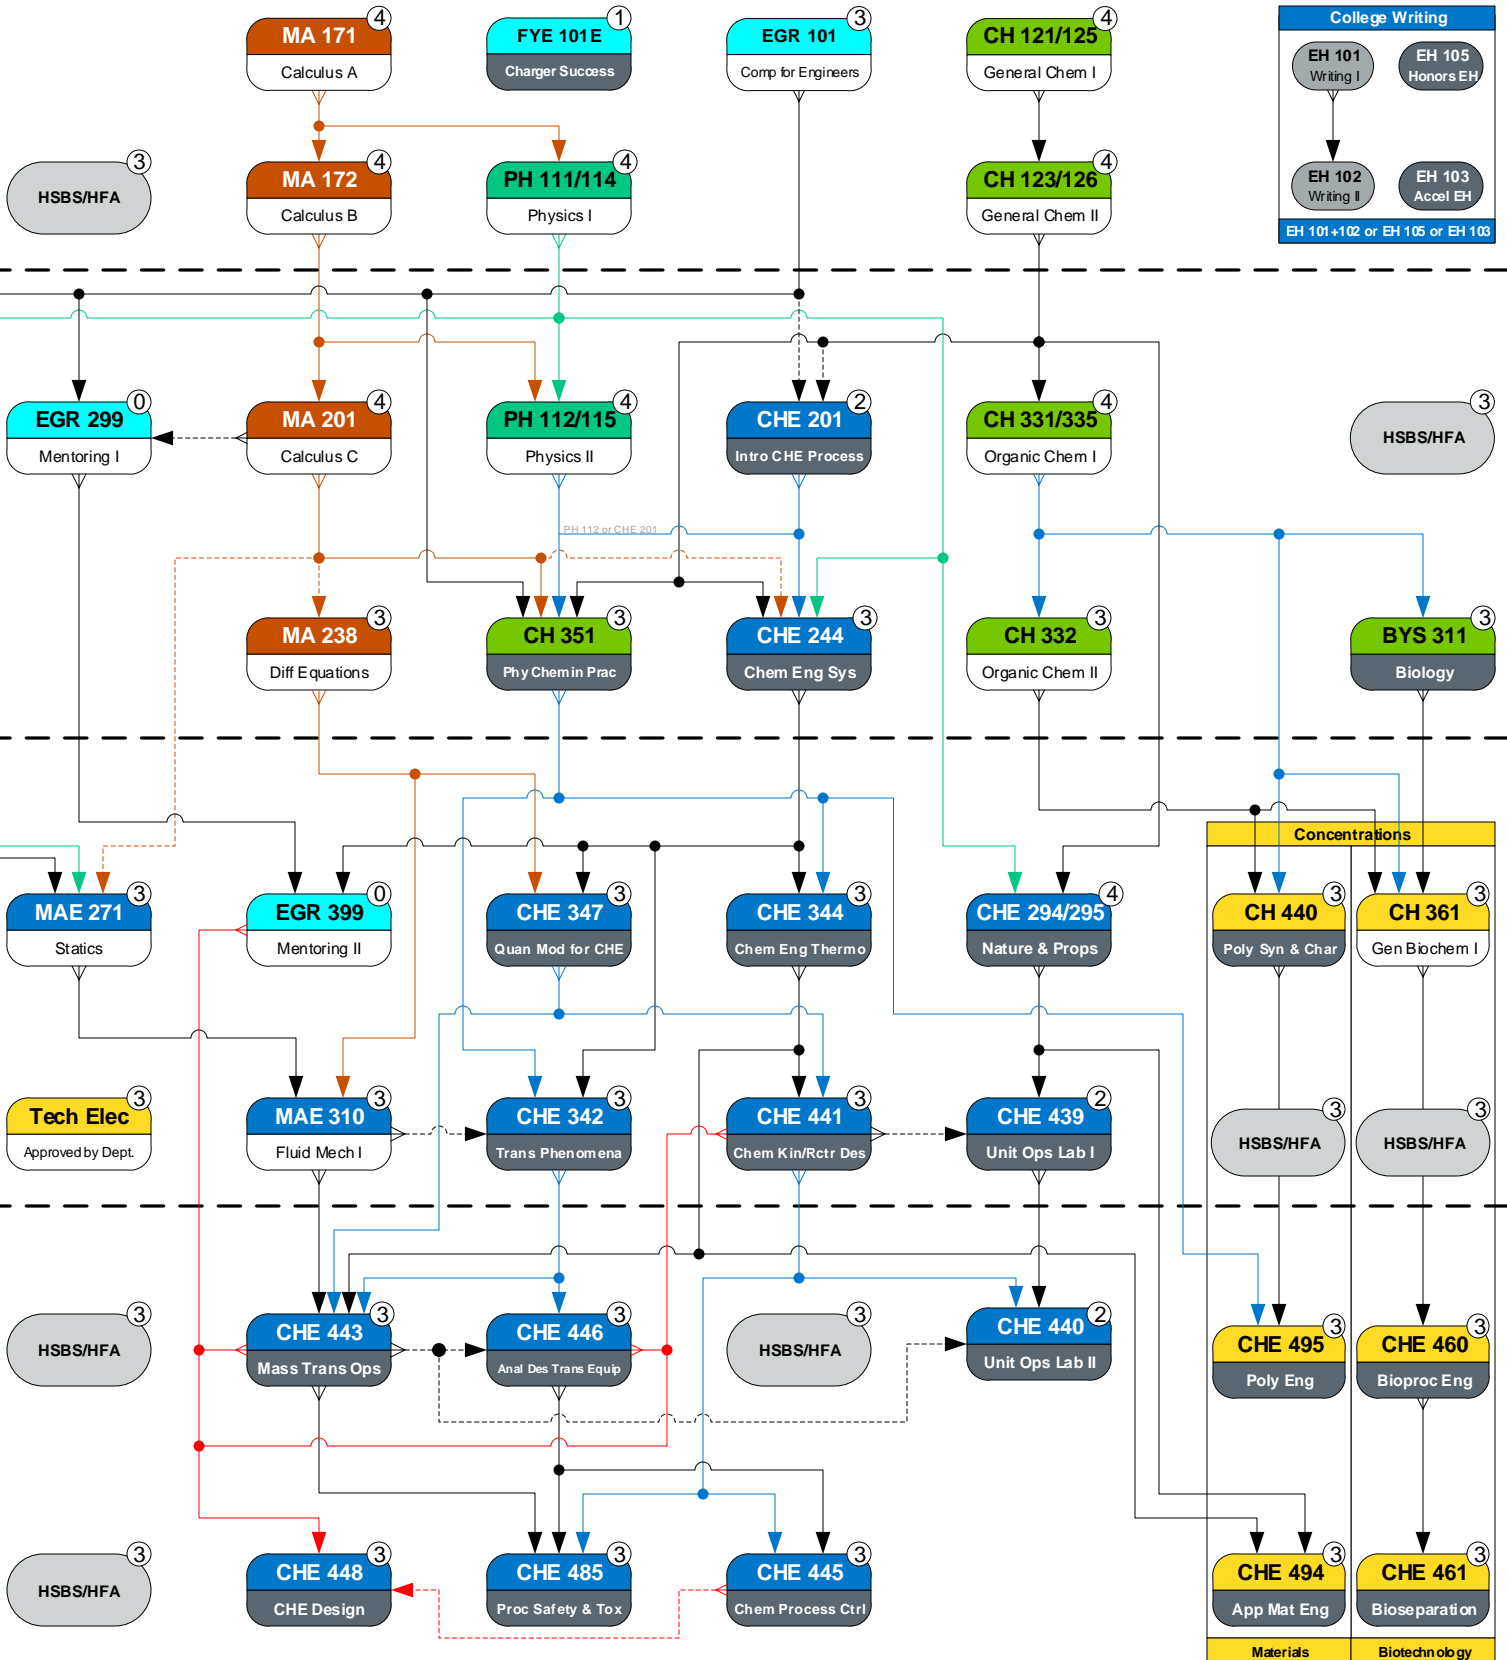

YEAR ONE

YEAR TWO

YEAR THREE

YEAR FOUR

Legend Updated: 2/21/22	■ Mathematics	■ Engineering General	■ College Writing	③ Credit Hours
	■ Physics	■ Engineering Major	■ History, Social & Behavioral Science Humanity & Fine Art (HSBS/HFA)	→ Prerequisite
	■ Chemistry / Biology	■ Engineering Elective	■ Offered only in semester listed	- - - - - Prereq w/concurrency