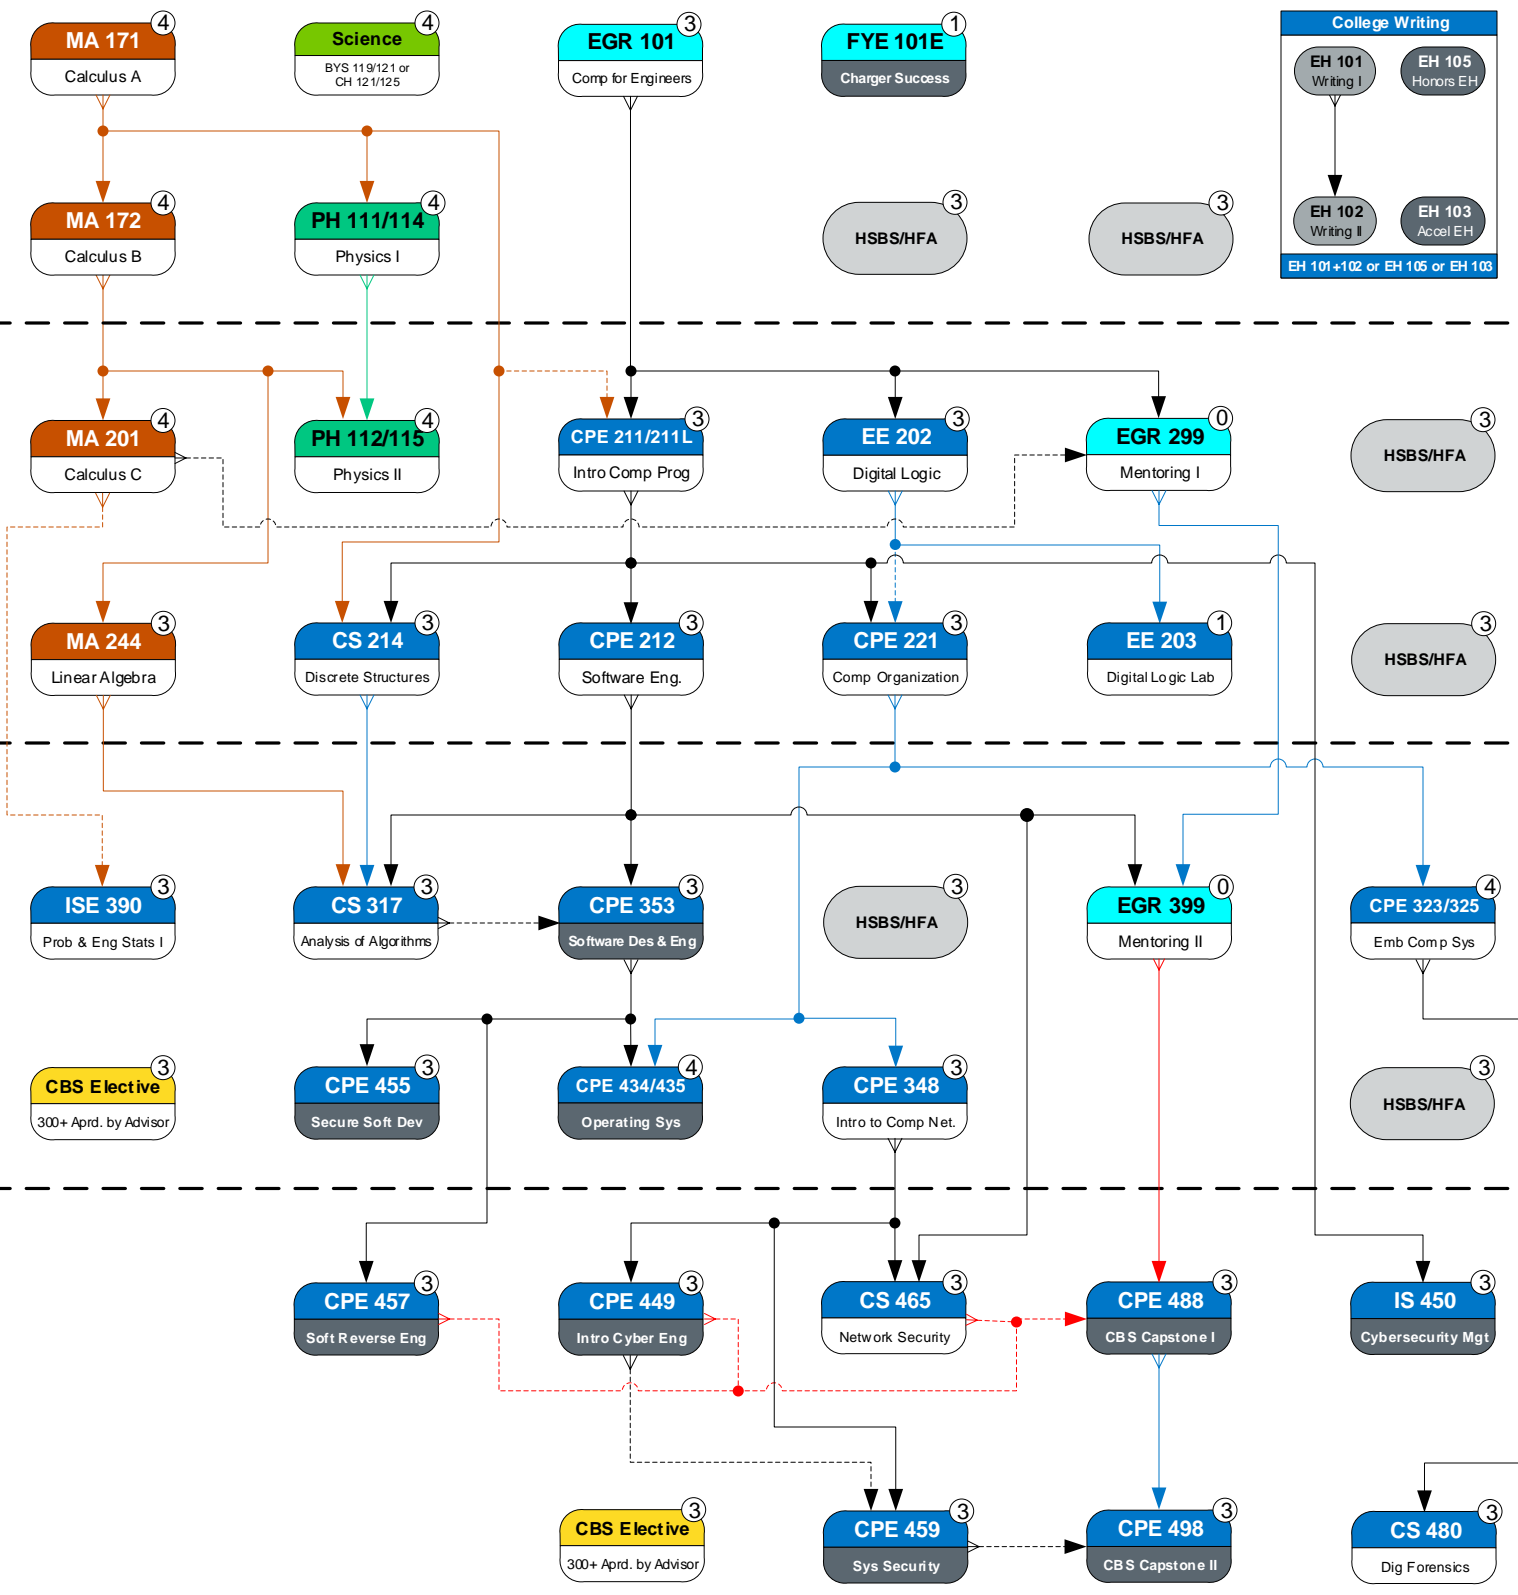

YEAR ONE

YEAR TWO

YEAR THREE

YEAR FOUR

Legend Updated: 5/27/22	Mathematics	Engineering General	College Writing	Credit Hours
	Physics	Engineering Major	History, Social & Behavioral Science Humanity & Fine Art (HSBS/HFA)	Prerequisite
	Chemistry / Biology	Engineering Elective	Offered only in semester listed	Prereq w/concurrency