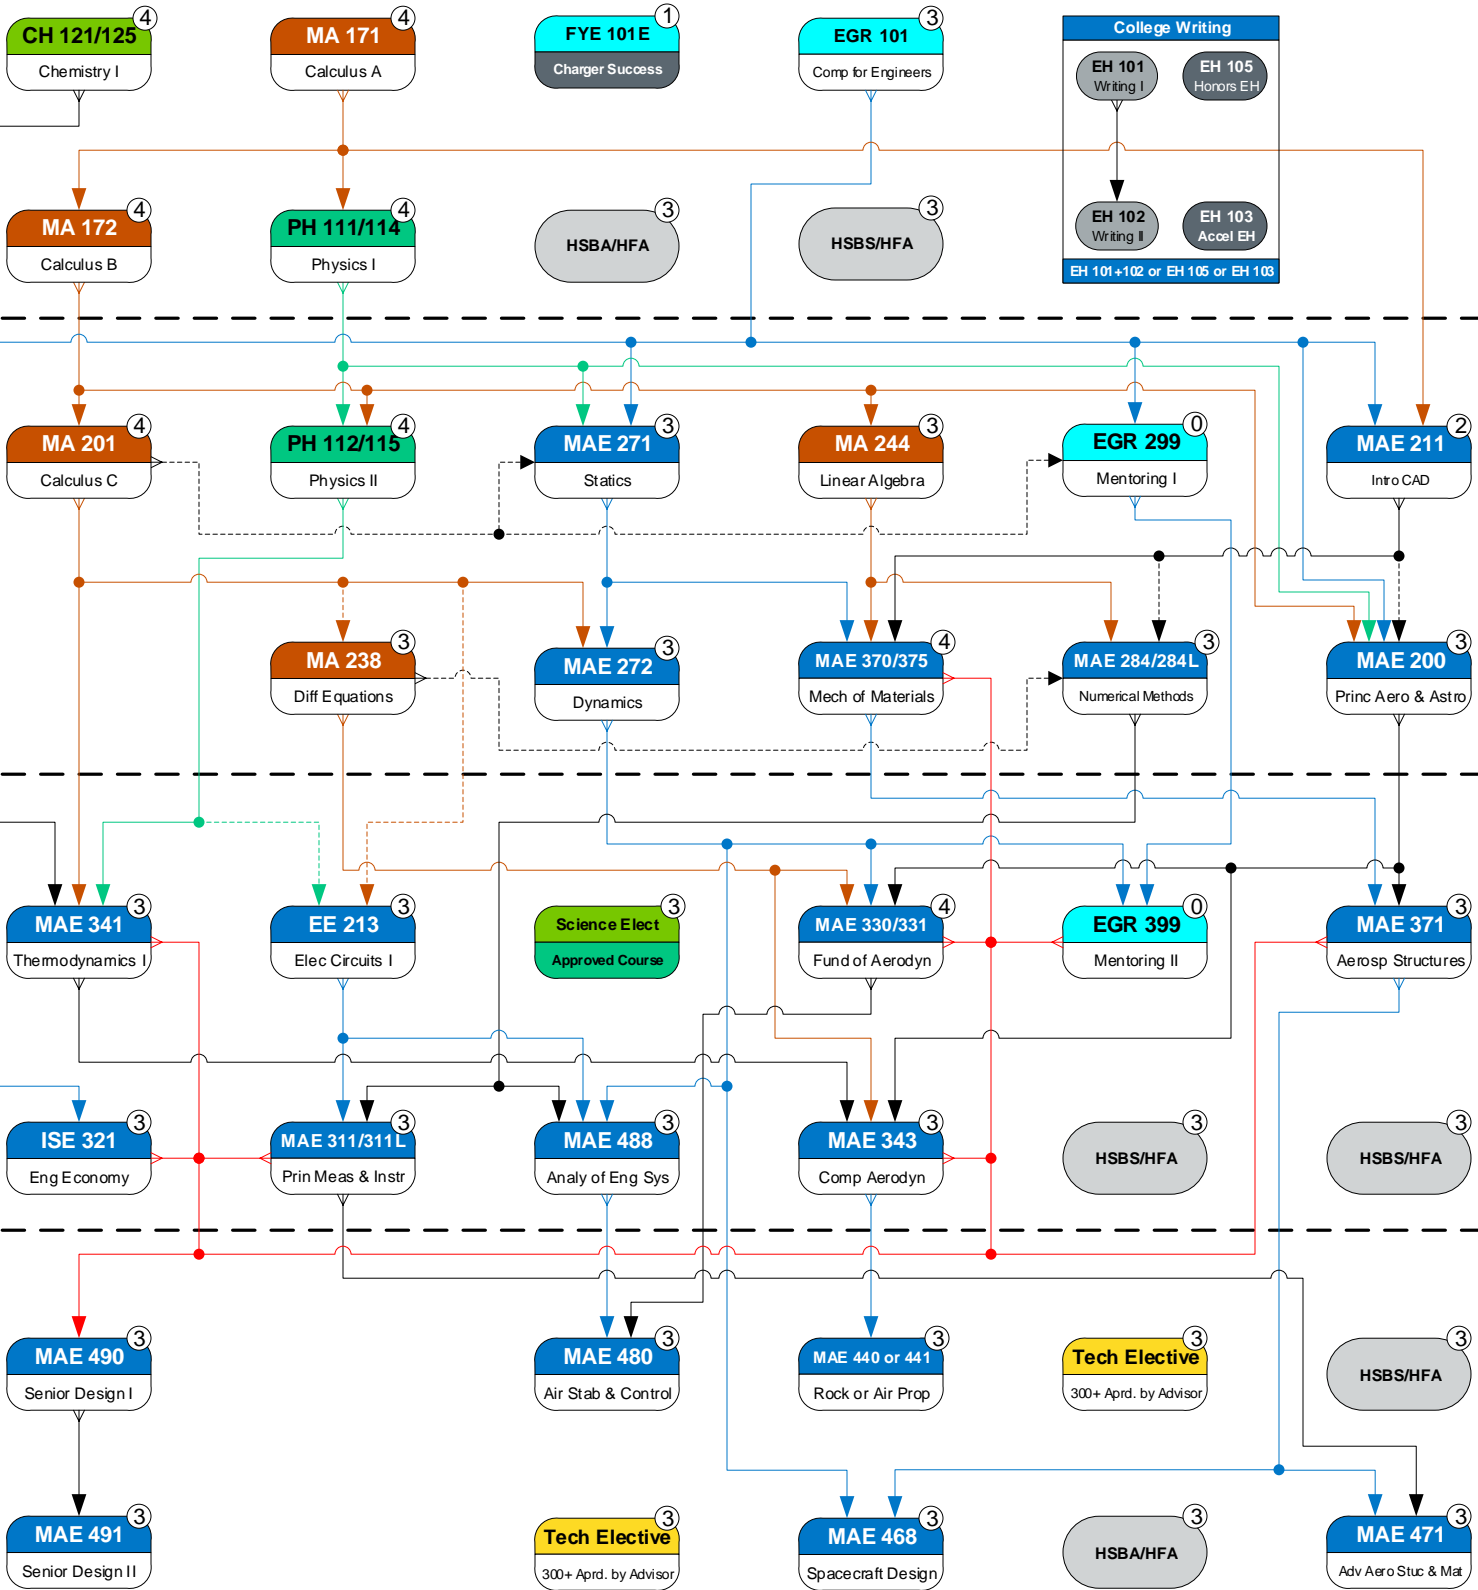

YEAR ONE

YEAR TWO

YEAR THREE

YEAR FOUR

Legend
Updated: 2/21/22

Mathematics	Engineering General	College Writing	Credit Hours
Physics	Engineering Major	History, Social & Behavioral Science Humanity & Fine Art	Prerequisite
Chemistry / Biology	Engineering Elective	Offered only in semester listed	Prereq/concurrency