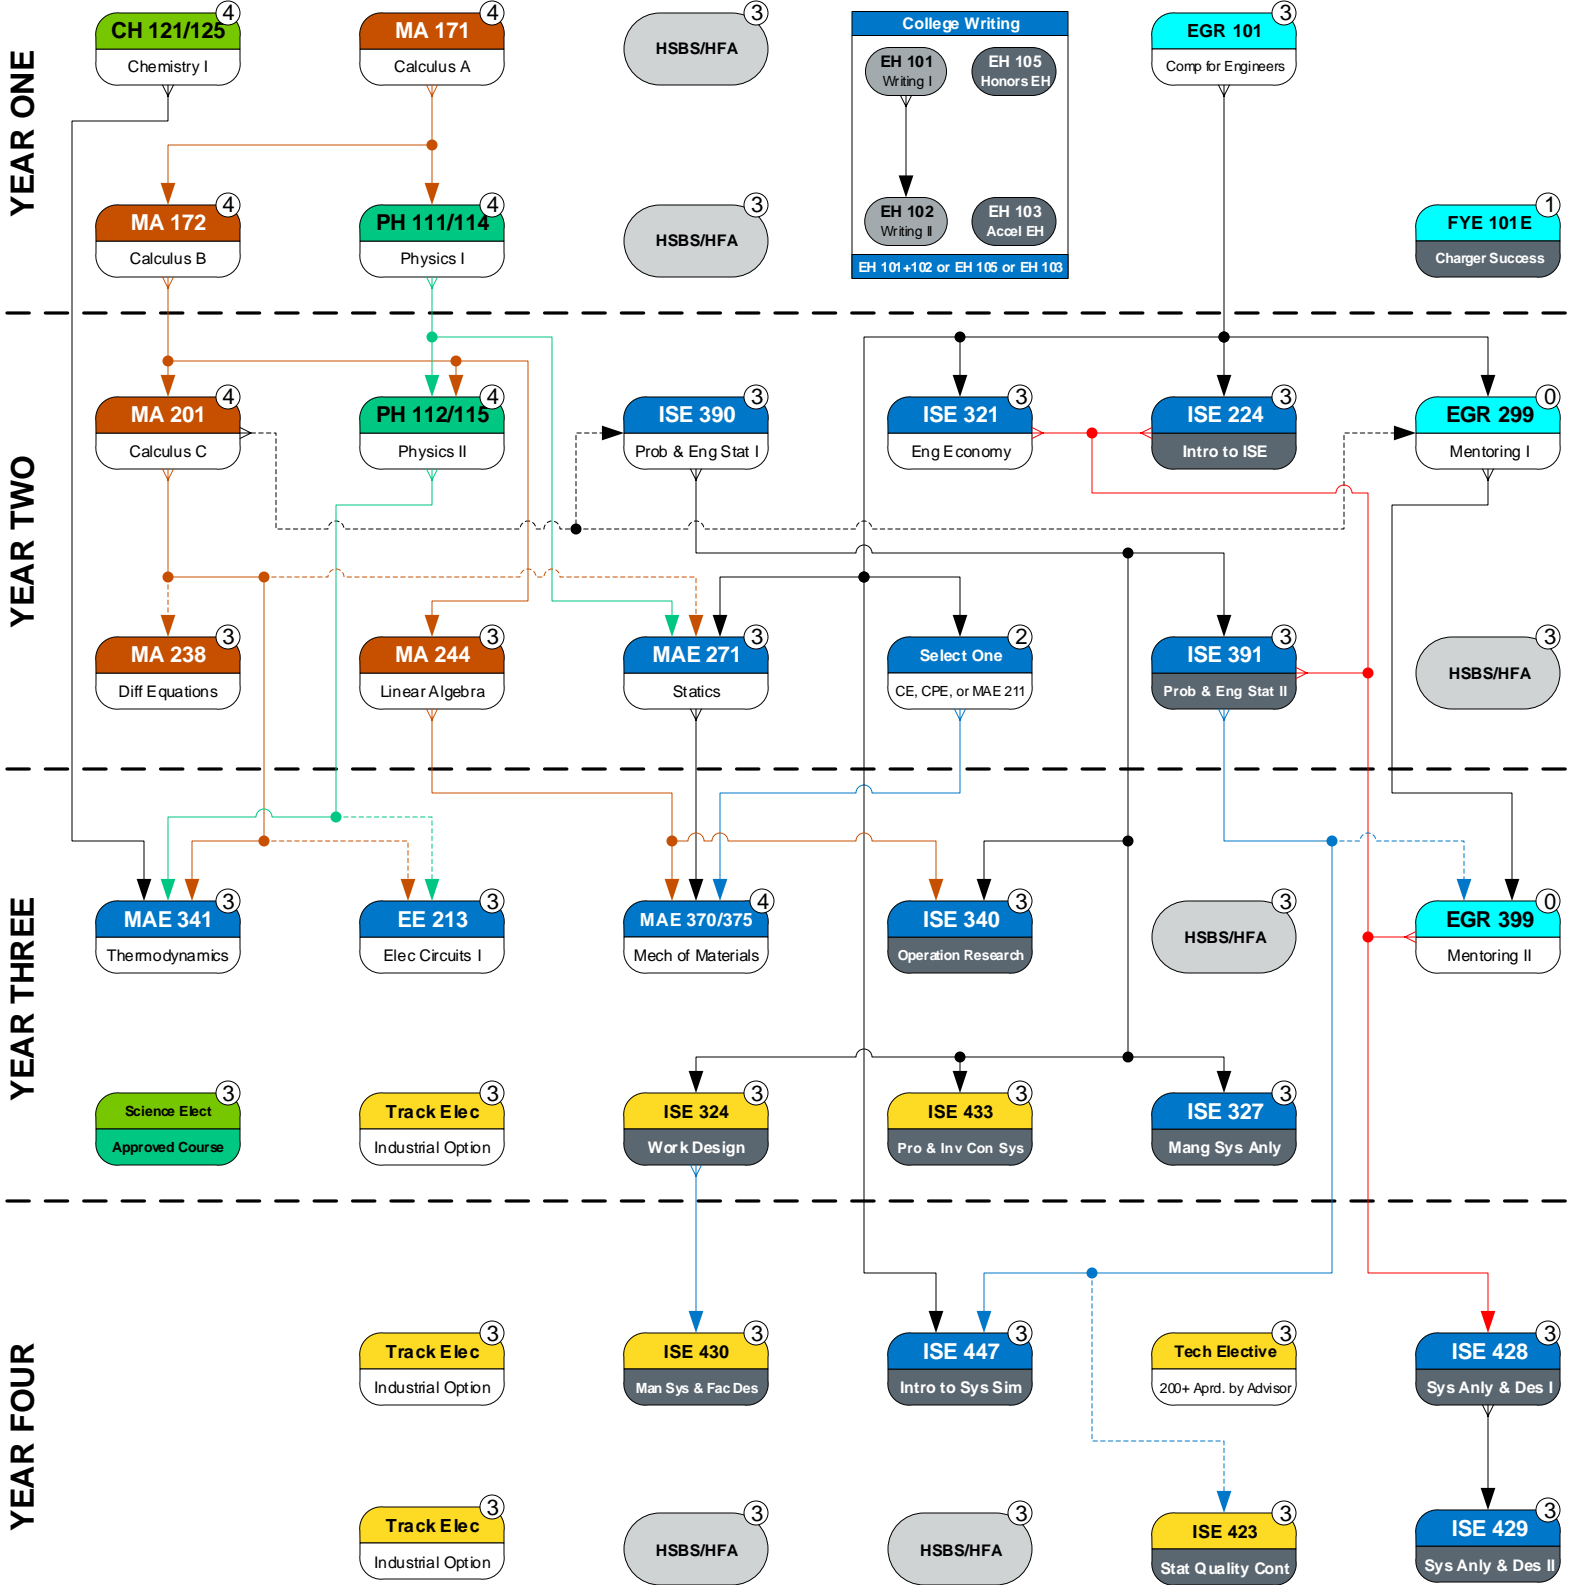

**Legend**  
Updated: 8/1/21

Mathematics	Engineering General	College Writing	Credit Hours
Physics	Engineering Major	History, Social & Behavioral Science Humanity & Fine Art (HSBS/HFA)	Prerequisite
Chemistry / Biology	Engineering Elective	Offered only in semester listed	Prereq w/concurrency

**Legend**  
Updated: 8/1/21

<span style="color: orange;">■</span> Mathematics	<span style="color: cyan;">■</span> Engineering General	<span style="border: 1px solid gray; border-radius: 50%; padding: 2px;"> </span> College Writing	<span style="border: 1px solid gray; border-radius: 50%; padding: 2px;"> </span> Credit Hours
<span style="color: green;">■</span> Physics	<span style="color: blue;">■</span> Engineering Major	<span style="border: 1px solid gray; border-radius: 50%; padding: 2px;"> </span> History, Social & Behavioral Science Humanity & Fine Art (HSBS/HFA)	<span style="color: gray;">→</span> Prerequisite
<span style="color: lightgreen;">■</span> Chemistry / Biology	<span style="color: yellow;">■</span> Engineering Elective	<span style="border: 1px solid gray; border-radius: 50%; padding: 2px;"> </span> Offered only in semester listed	<span style="color: gray;">- - - - -&gt;</span> Prereq w/concurrency