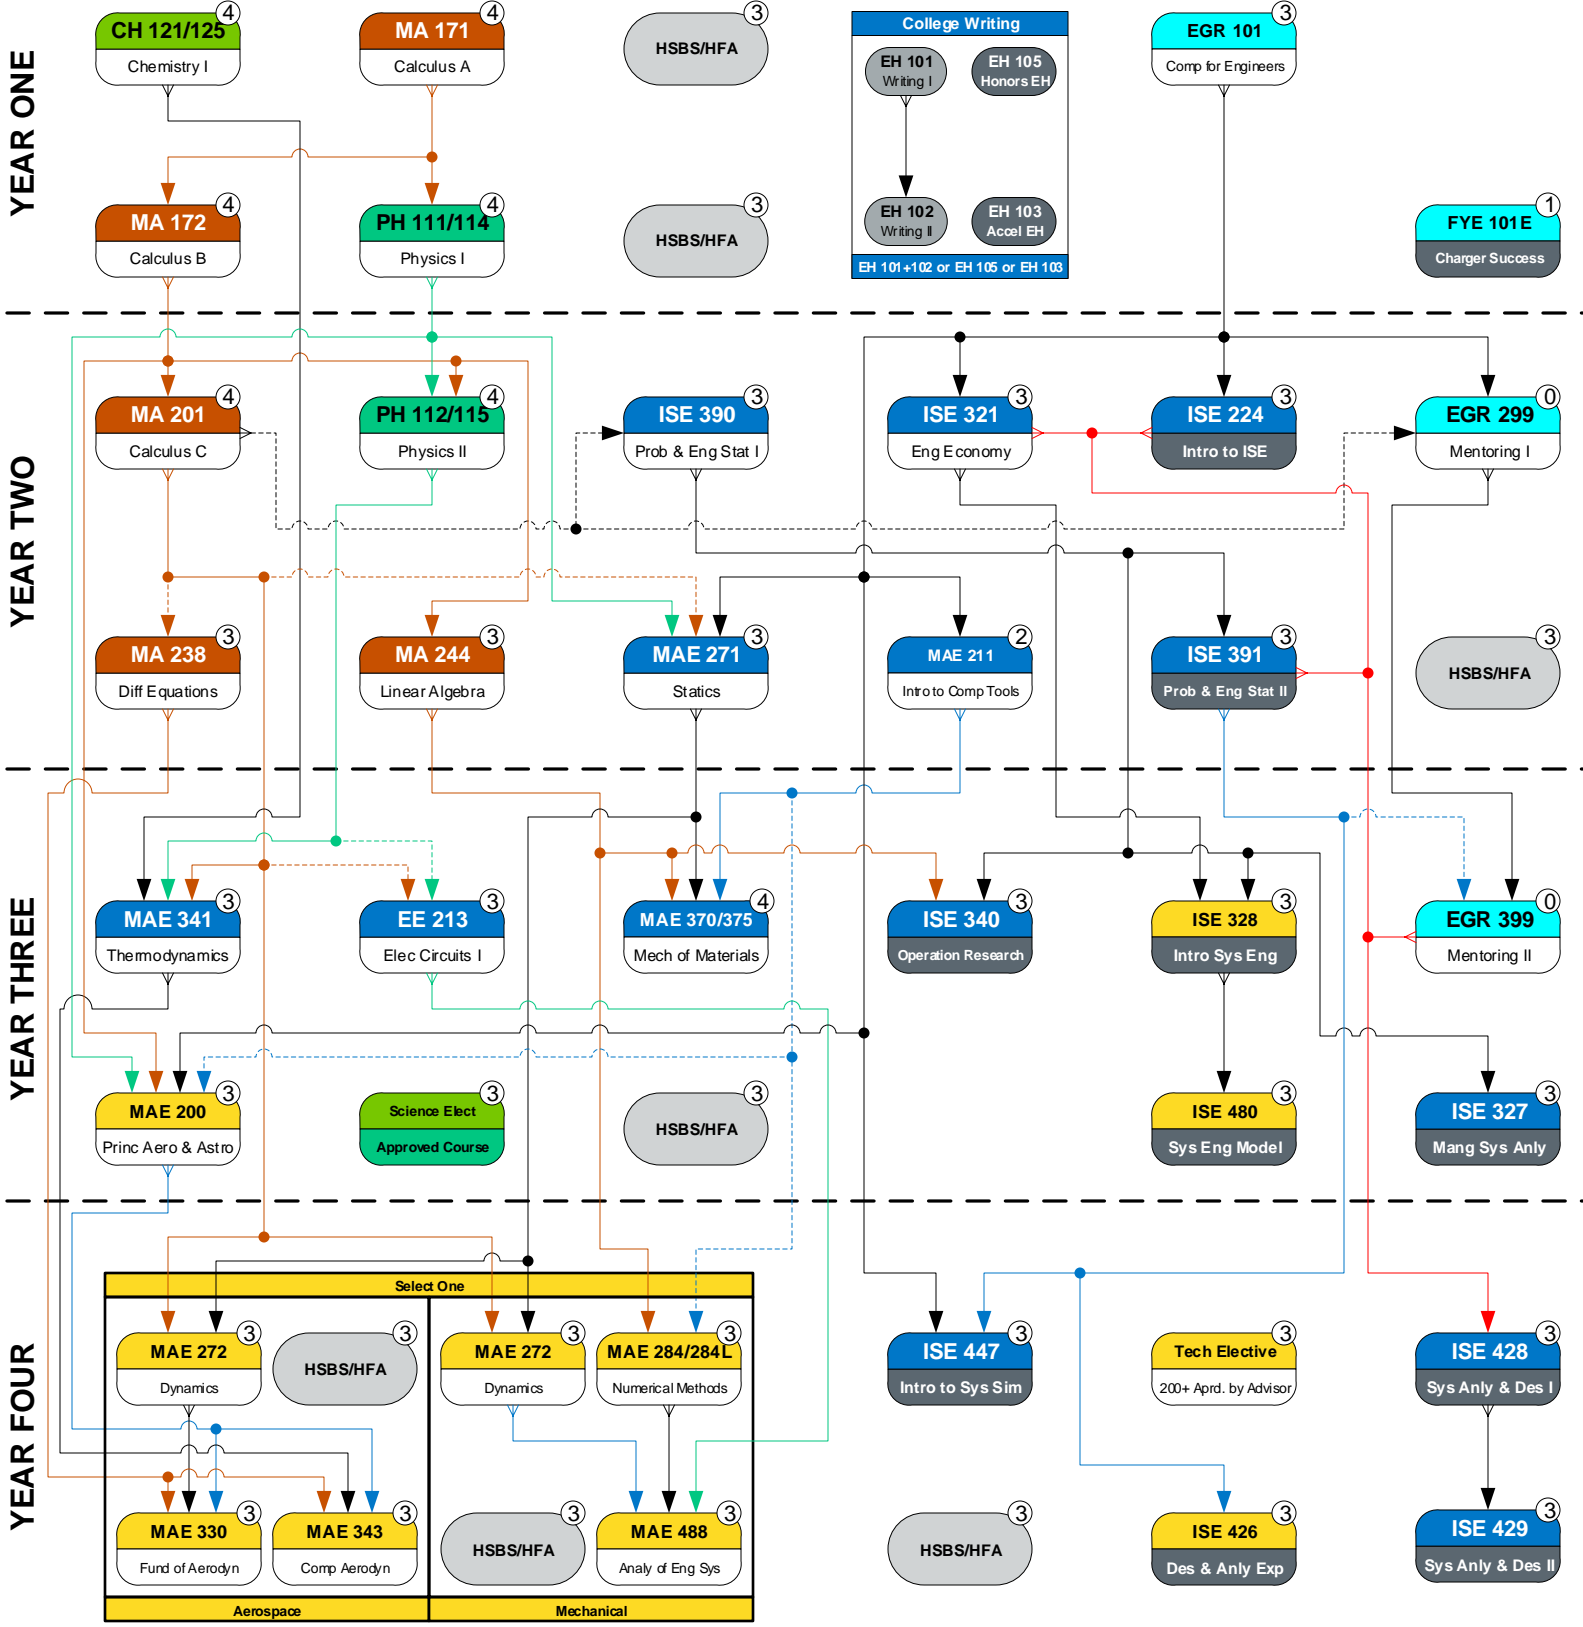

Legend
Updated: 8/1/21

Mathematics	Engineering General	College Writing	Credit Hours
Physics	Engineering Major	History, Social & Behavioral Science Humanity & Fine Art (HSBS/HFA)	Prerequisite
Chemistry / Biology	Engineering Elective	Offered only in semester listed	Prereq w/concurrency