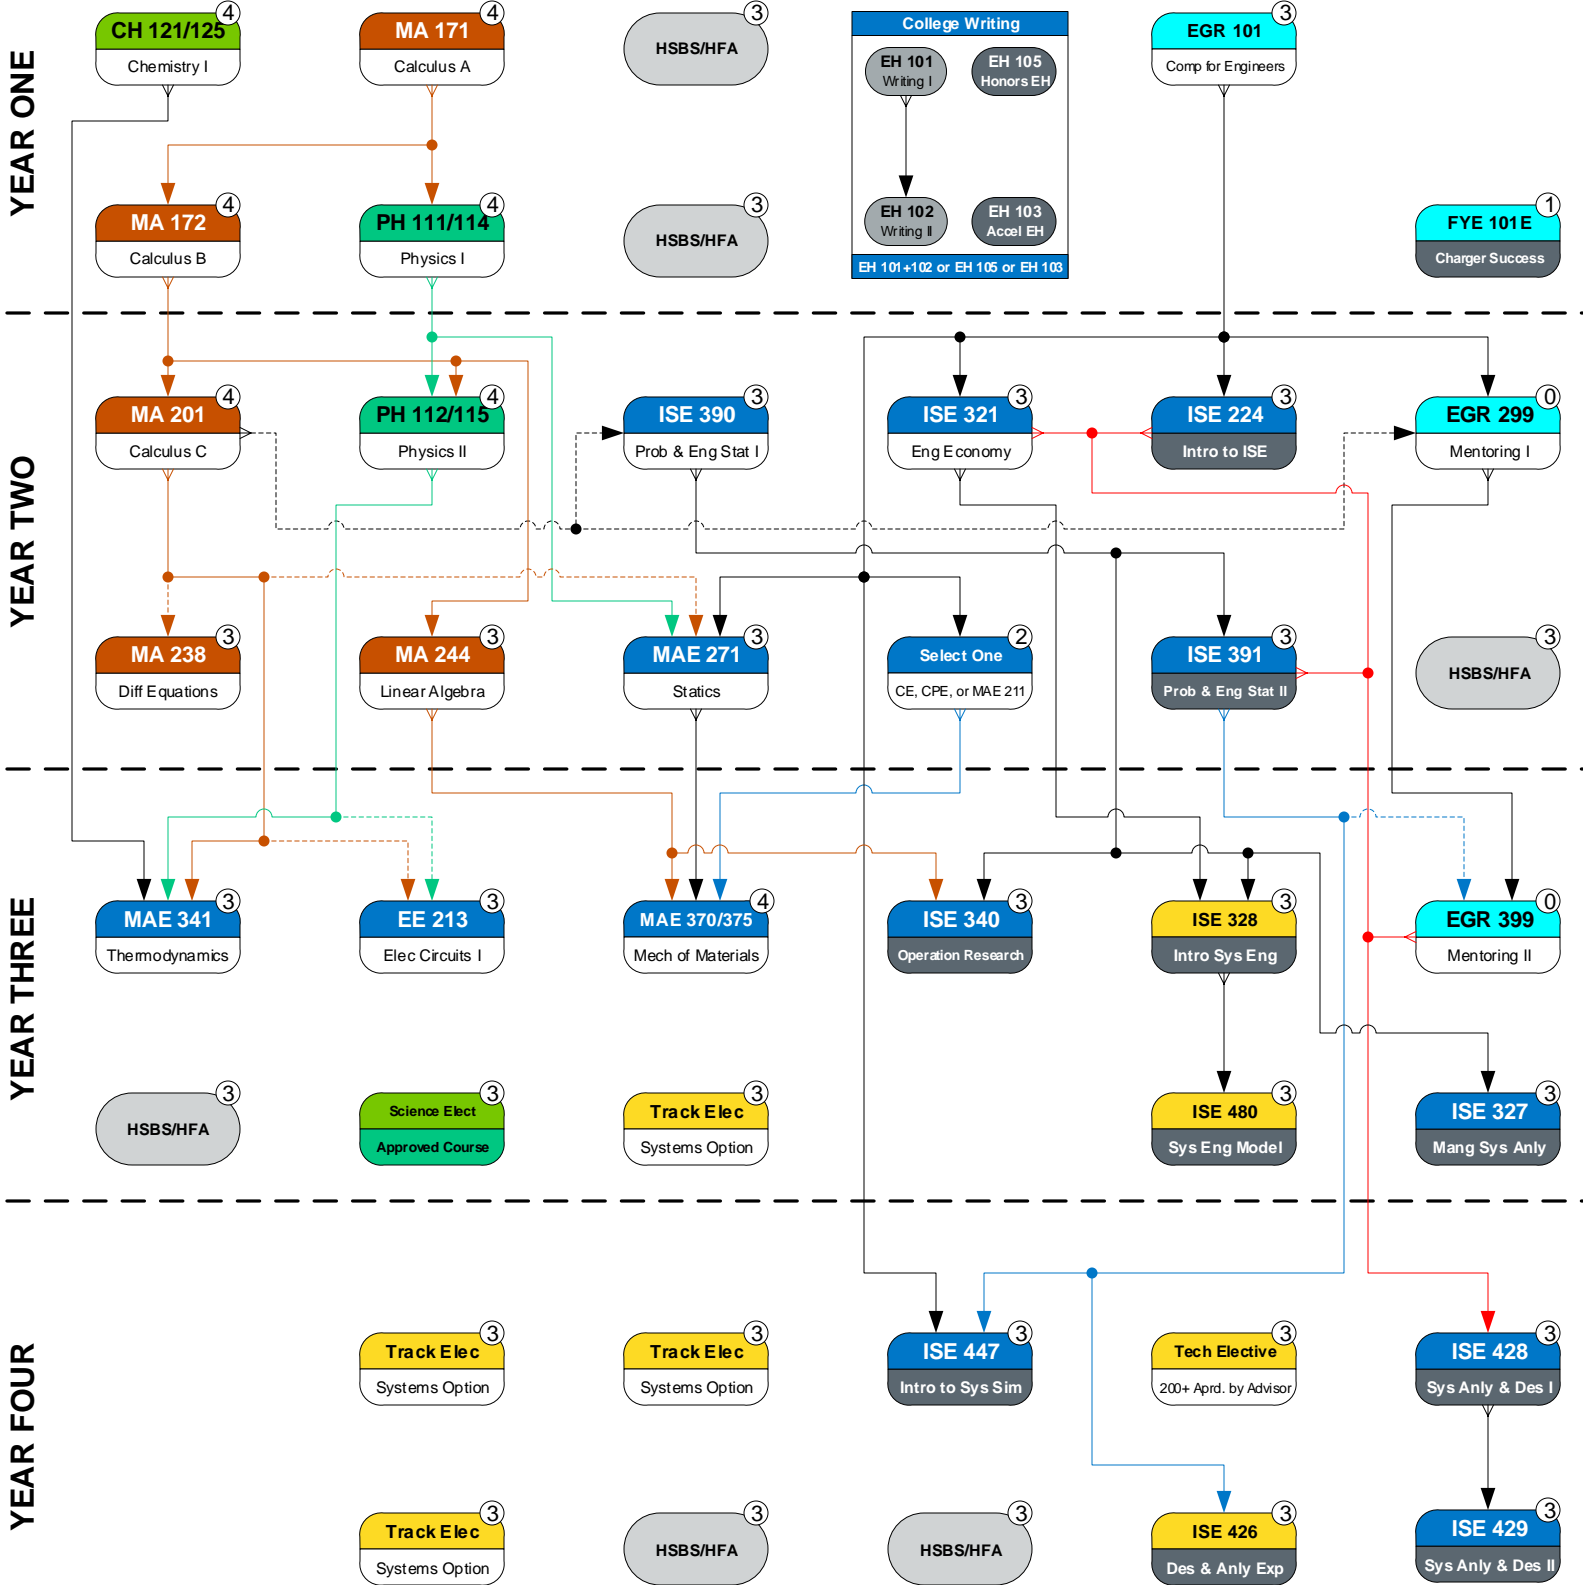

**Legend**  
Updated: 8/1/21

Mathematics	Engineering General	College Writing	Credit Hours
Physics	Engineering Major	History, Social & Behavioral Science Humanity & Fine Art (HSBS/HFA)	Prerequisite
Chemistry / Biology	Engineering Elective	Offered only in semester listed	Prereq w/concurrency

**Legend**  
Updated: 8/1/21

<span style="color: orange;">■</span> Mathematics	<span style="color: cyan;">■</span> Engineering General	<span style="border: 1px solid gray; border-radius: 50%; padding: 2px;"> </span> College Writing	<span style="border: 1px solid gray; border-radius: 50%; padding: 2px;"> </span> Credit Hours
<span style="color: green;">■</span> Physics	<span style="color: blue;">■</span> Engineering Major	<span style="border: 1px solid gray; border-radius: 50%; padding: 2px;"> </span> History, Social & Behavioral Science Humanity & Fine Art (HSBS/HFA)	<span style="color: gray;">→</span> Prerequisite
<span style="color: lightgreen;">■</span> Chemistry / Biology	<span style="color: yellow;">■</span> Engineering Elective	<span style="border: 1px solid gray; border-radius: 50%; padding: 2px;"> </span> Offered only in semester listed	<span style="color: gray;">- - - - -&gt;</span> Prereq w/concurrency