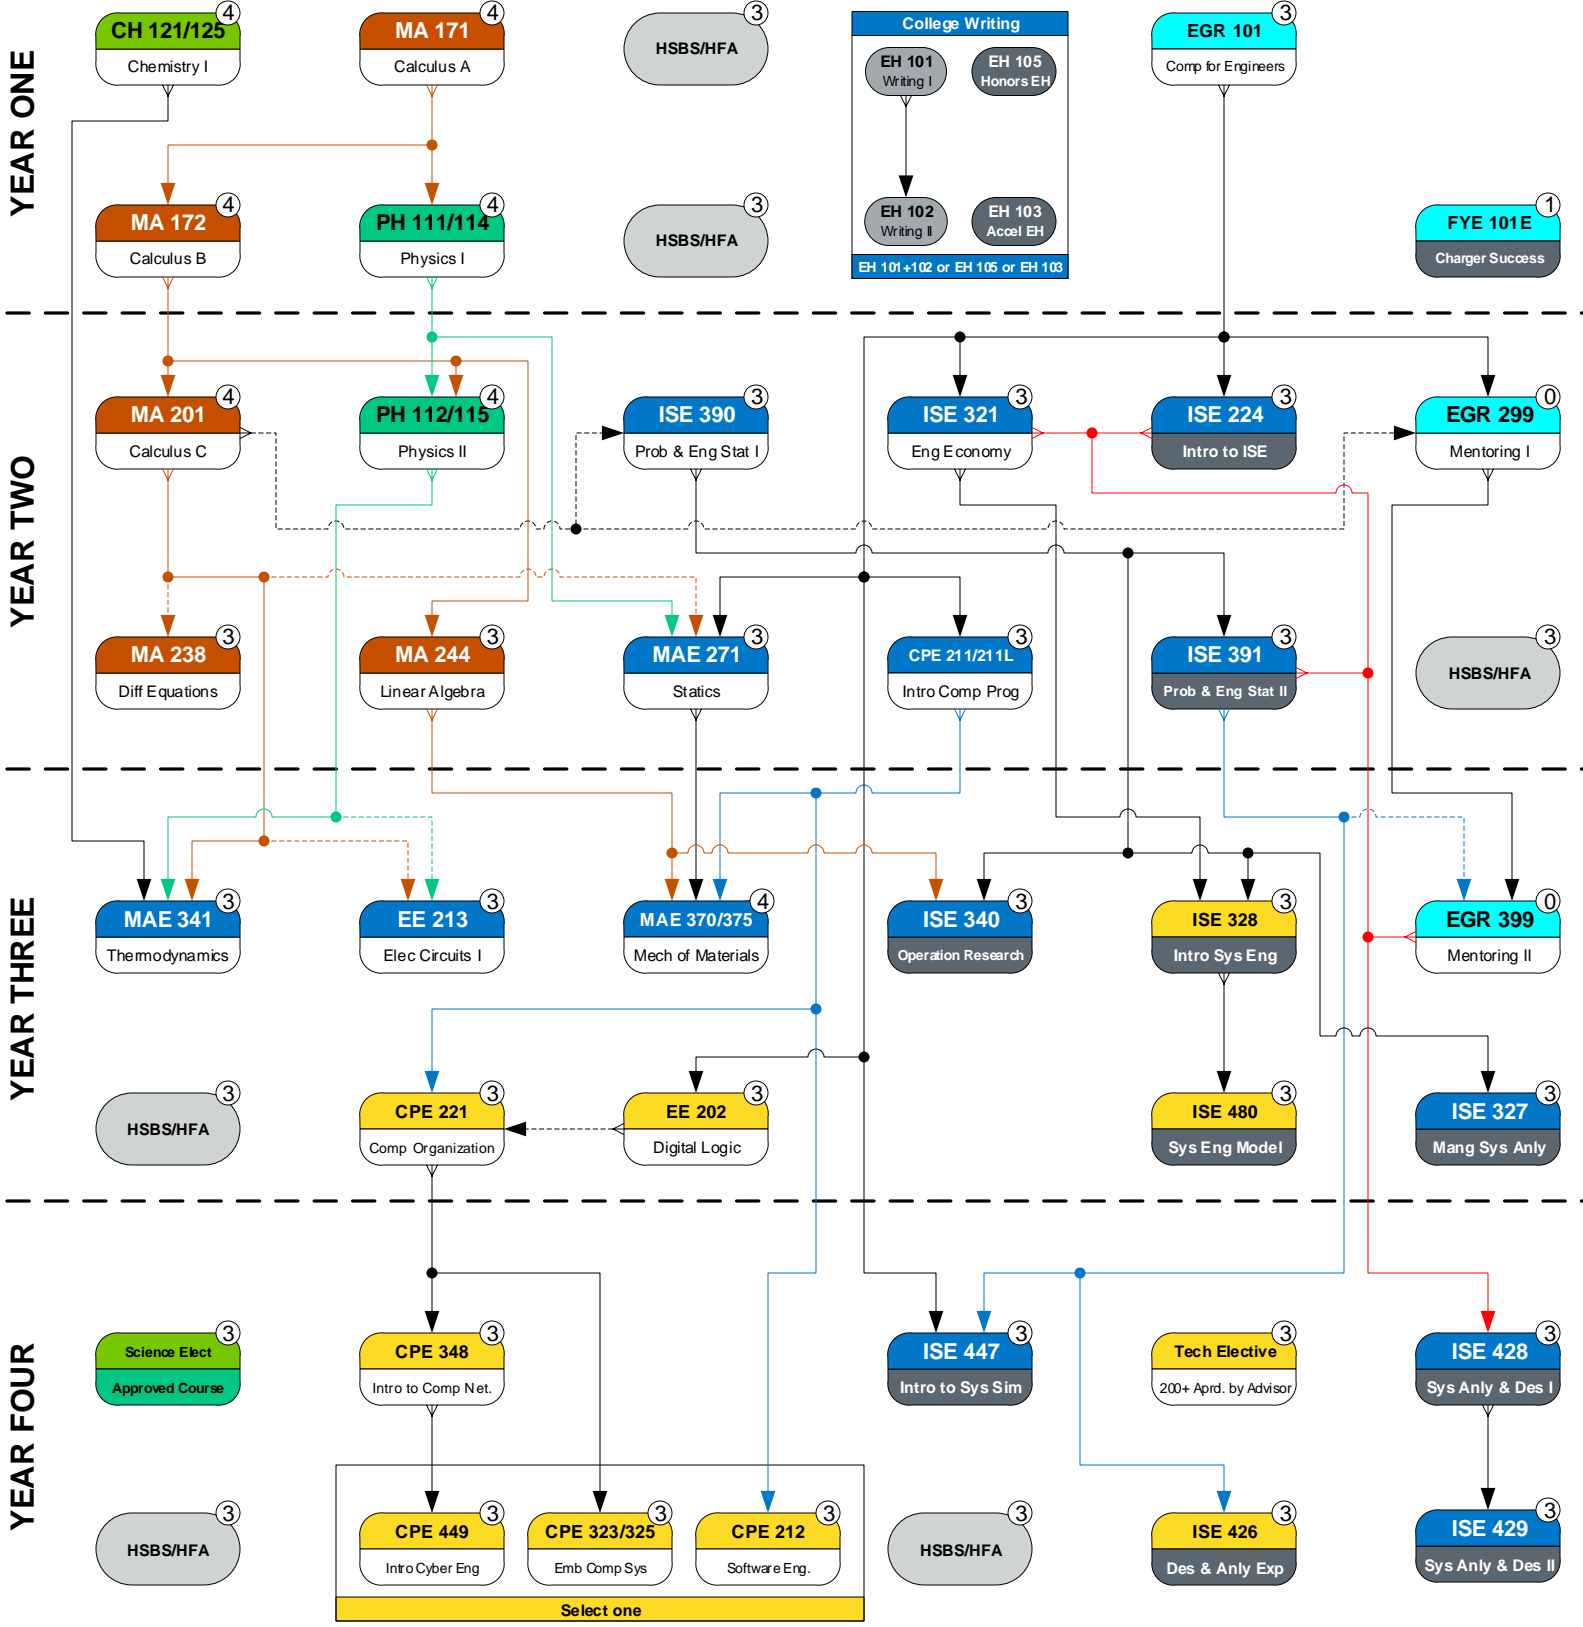

**Legend**  
Updated: 8/1/21

Mathematics	Engineering General	College Writing	Credit Hours
Physics	Engineering Major	History, Social & Behavioral Science Humanity & Fine Art (HSBS/HFA)	Prerequisite
Chemistry / Biology	Engineering Elective	Offered only in semester listed	Prereq w/concurrency

**Legend**  
Updated: 8/1/21

<span style="color: orange;">■</span> Mathematics	<span style="color: cyan;">■</span> Engineering General	<span style="border: 1px solid gray; border-radius: 50%; padding: 2px;"> </span> College Writing	<span style="border: 1px solid gray; border-radius: 50%; padding: 2px;"> </span> Credit Hours
<span style="color: green;">■</span> Physics	<span style="color: blue;">■</span> Engineering Major	<span style="border: 1px solid gray; border-radius: 50%; padding: 2px;"> </span> History, Social & Behavioral Science Humanity & Fine Art (HSBS/HFA)	<span style="color: gray;">→</span> Prerequisite
<span style="color: lightgreen;">■</span> Chemistry / Biology	<span style="color: yellow;">■</span> Engineering Elective	<span style="border: 1px solid gray; border-radius: 50%; padding: 2px;"> </span> Offered only in semester listed	<span style="color: gray;">- - - - -&gt;</span> Prereq w/concurrency