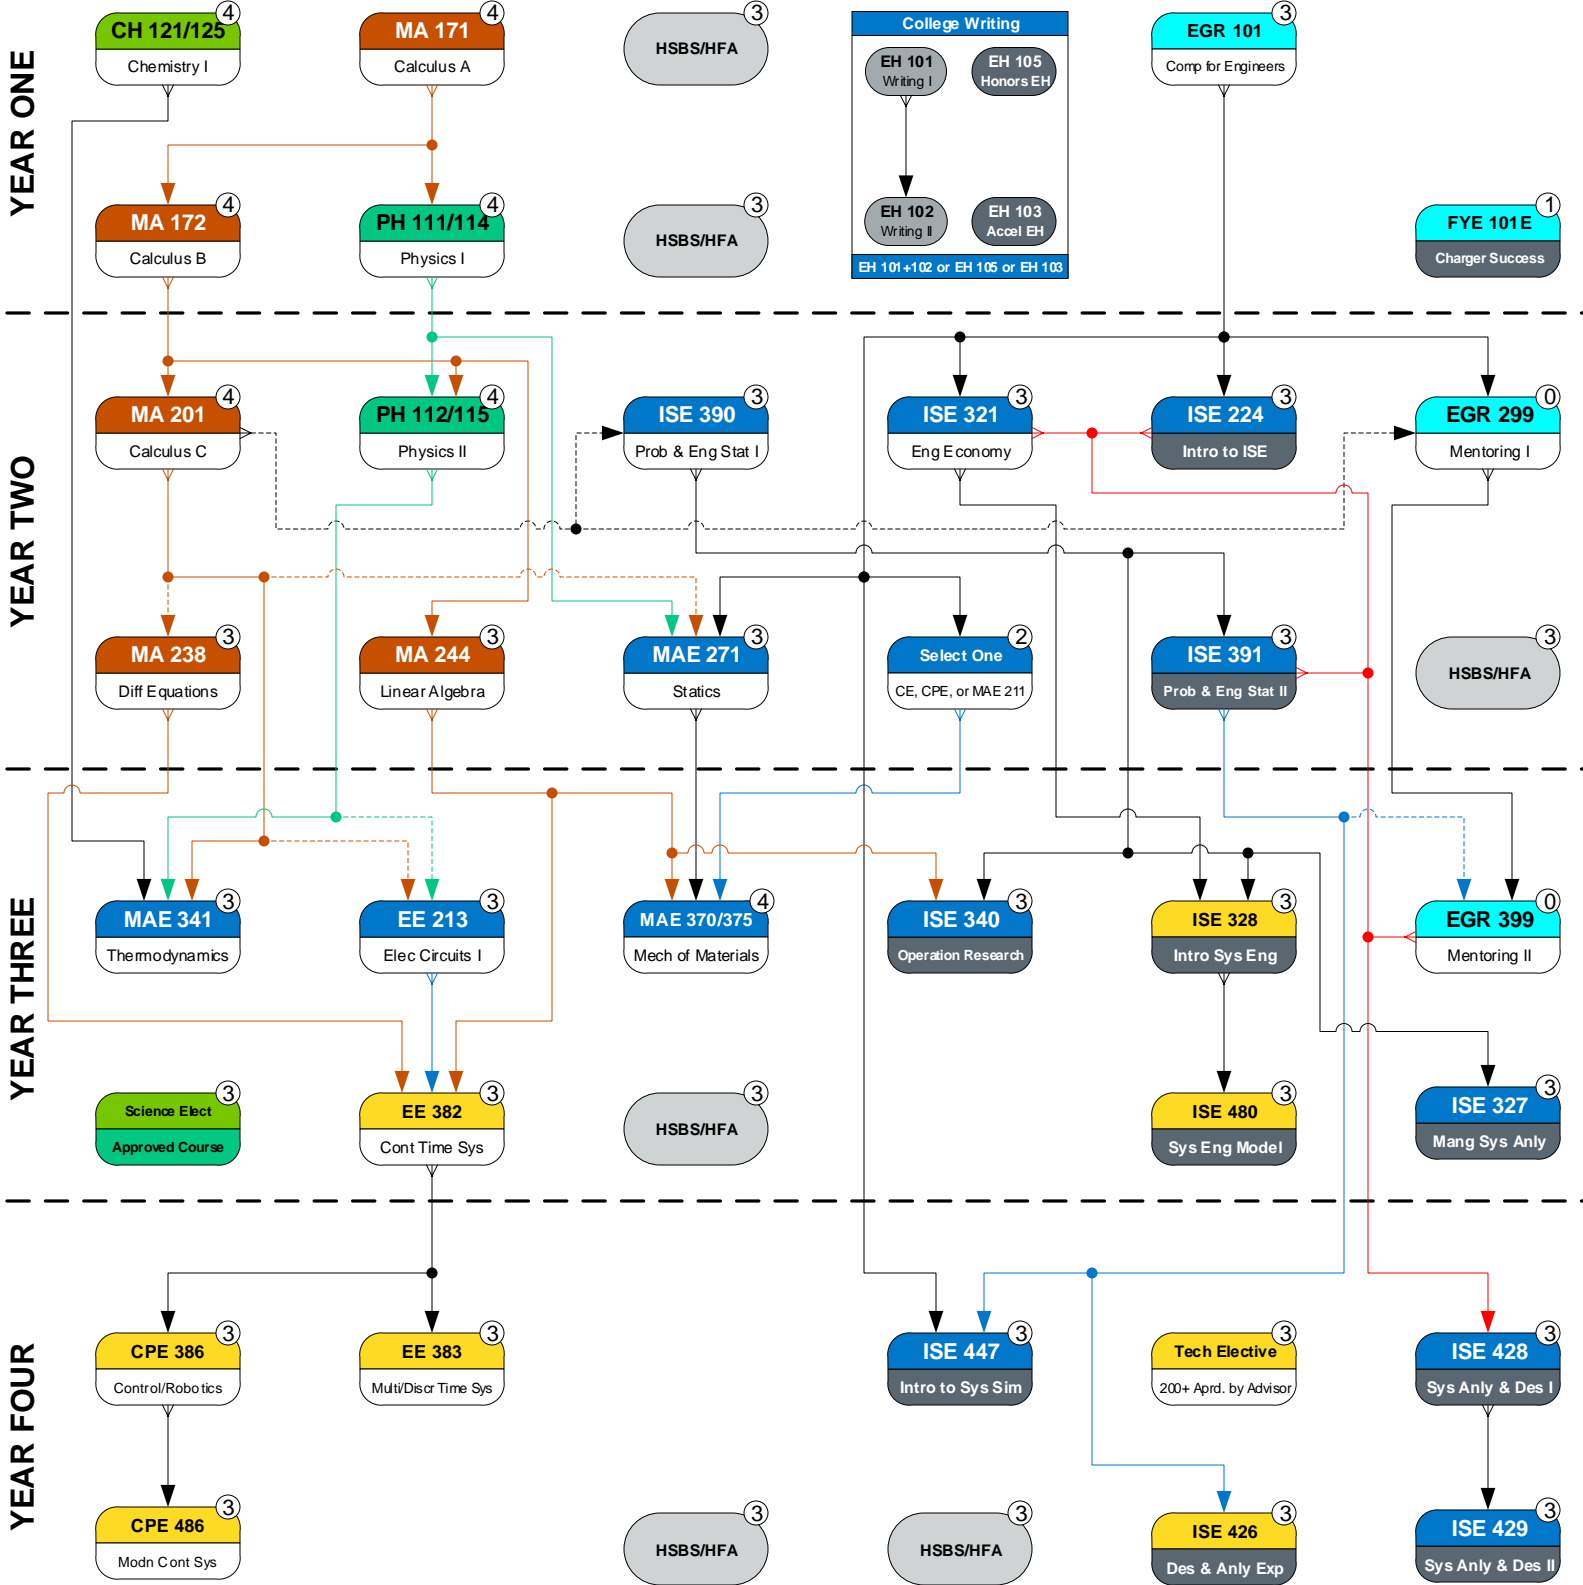

**Legend**  
Updated: 8/1/21

Mathematics	Engineering General	College Writing	Credit Hours
Physics	Engineering Major	History, Social & Behavioral Science Humanity & Fine Art (HSBS/HFA)	Prerequisite
Chemistry / Biology	Engineering Elective	Offered only in semester listed	Prereq w/concurrency

**Legend**  
Updated: 8/1/21

<span style="color: orange;">■</span> Mathematics	<span style="color: cyan;">■</span> Engineering General	<span style="border: 1px solid gray; border-radius: 50%; padding: 2px;"> </span> College Writing	<span style="border: 1px solid gray; border-radius: 50%; padding: 2px;"> </span> Credit Hours
<span style="color: green;">■</span> Physics	<span style="color: blue;">■</span> Engineering Major	<span style="border: 1px solid gray; border-radius: 50%; padding: 2px;"> </span> History, Social & Behavioral Science Humanity & Fine Art (HSBS/HFA)	<span style="color: gray;">→</span> Prerequisite
<span style="color: lightgreen;">■</span> Chemistry / Biology	<span style="color: yellow;">■</span> Engineering Elective	<span style="border: 1px solid gray; border-radius: 50%; padding: 2px;"> </span> Offered only in semester listed	<span style="color: gray;">- - - - -&gt;</span> Prereq w/concurrency