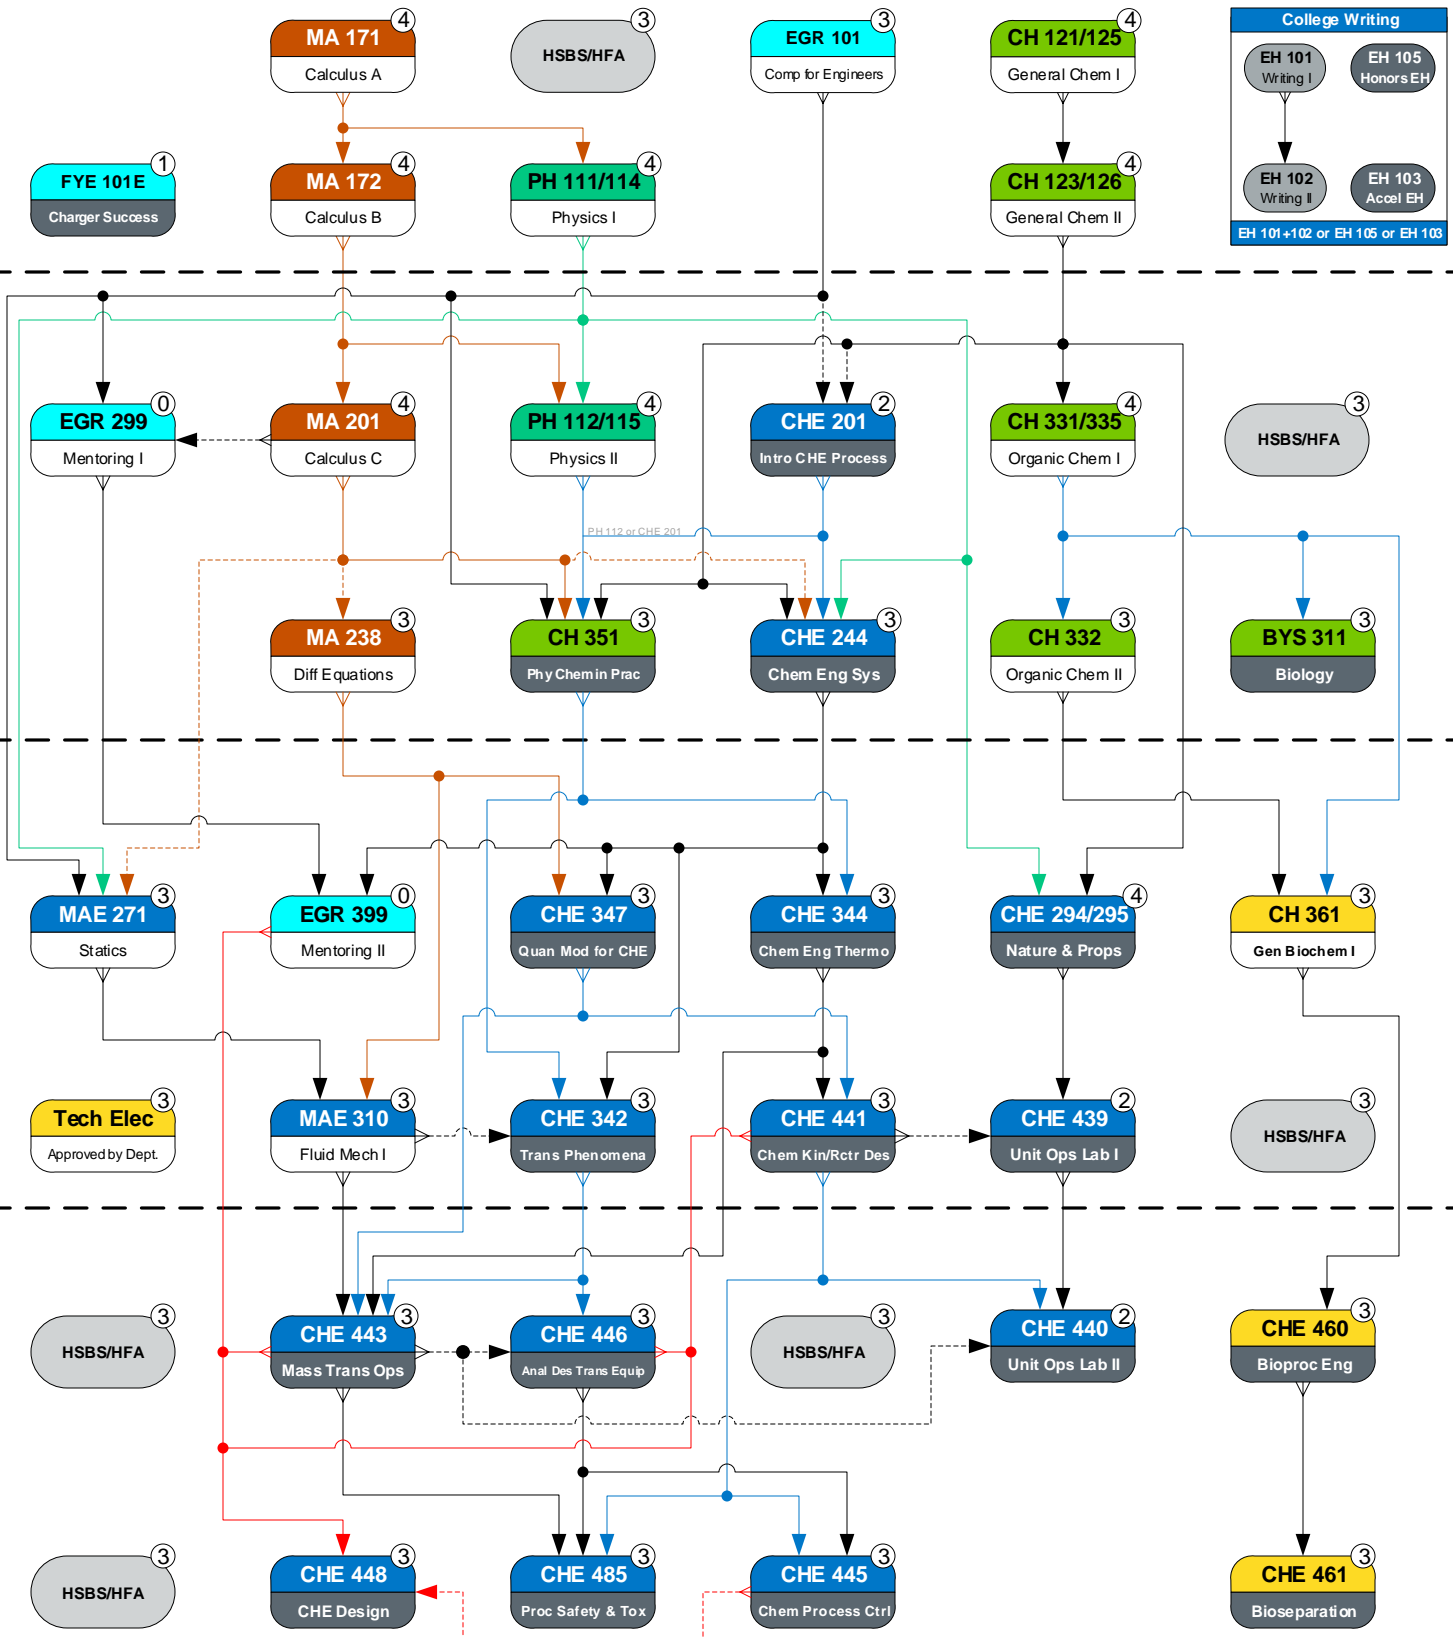

YEAR ONE

YEAR TWO

YEAR THREE

YEAR FOUR

| | | | | |
|----------------------------------|---|---|--|--------------------------------|
| Legend Updated: 4/6/21 | ■ Mathematics | ■ Engineering General | ■ College Writing | ③ Credit Hours |
| | ■ Physics | ■ Engineering Major | ■ History, Social & Behavioral Science Humanity & Fine Art (HSBS/HFA) | → Prerequisite |
| | ■ Chemistry / Biology | ■ Engineering Elective | ■ Offered only in semester listed | - - - - - Prereq w/concurrency |
| | | | | |

YEAR ONE

YEAR TWO

YEAR THREE

YEAR FOUR

| | | | | |
|----------------------------------|---------------------|----------------------|--|----------------------|
| Legend Updated: 4/6/21 | Mathematics | Engineering General | College Writing | Credit Hours |
| | Physics | Engineering Major | History, Social & Behavioral Science Humanity & Fine Art (HSBS/HFA) | Prerequisite |
| | Chemistry / Biology | Engineering Elective | Offered only in semester listed | Prereq w/concurrency |
| | | | | |

YEAR ONE

YEAR TWO

YEAR THREE

YEAR FOUR

| | | | | |
|----------------------------------|--|--|---|---|
| Legend Updated: 4/6/21 | ■ Mathematics | ■ Engineering General | College Writing | ③ Credit Hours |
| | ■ Physics | ■ Engineering Major | History, Social & Behavioral Science Humanity & Fine Art (HSBS/HFA) | → Prerequisite |
| | ■ Chemistry / Biology | ■ Engineering Elective | Offered only in semester listed | - - - - - Prereq w/concurrency |
| | | | | |