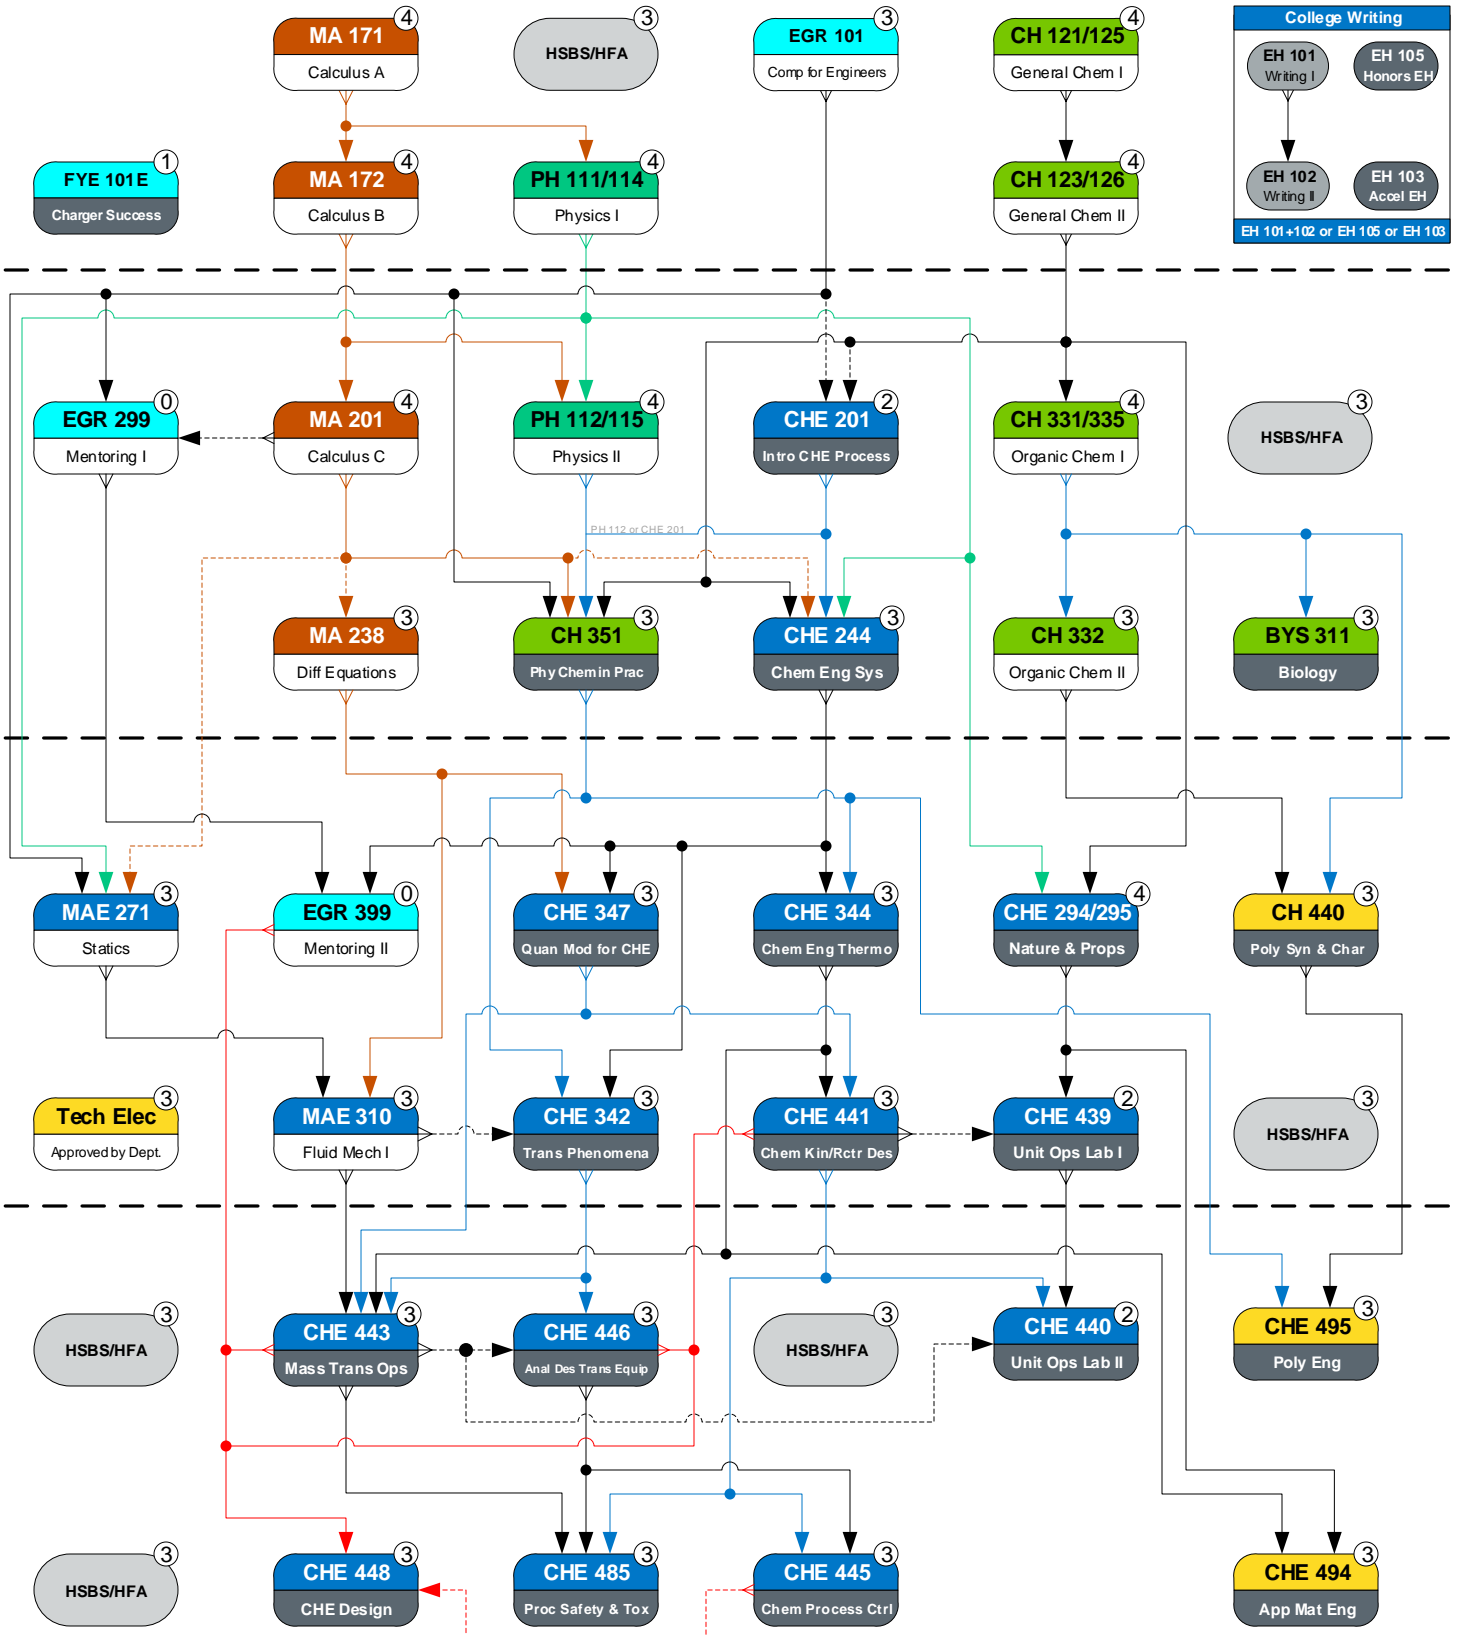

YEAR ONE

YEAR TWO

YEAR THREE

YEAR FOUR

| | | | | |
|----------------------------------|---|---|--|--------------------------------|
| Legend Updated: 4/6/21 | ■ Mathematics | ■ Engineering General | ■ College Writing | ③ Credit Hours |
| | ■ Physics | ■ Engineering Major | ■ History, Social & Behavioral Science Humanity & Fine Art (HSBS/HFA) | → Prerequisite |
| | ■ Chemistry / Biology | ■ Engineering Elective | ■ Offered only in semester listed | - - - - - Prereq w/concurrency |
| | | | | |

YEAR ONE

YEAR TWO

YEAR THREE

YEAR FOUR

| | | | | |
|----------------------------------|---------------------|----------------------|--|----------------------|
| Legend Updated: 4/6/21 | Mathematics | Engineering General | College Writing | Credit Hours |
| | Physics | Engineering Major | History, Social & Behavioral Science Humanity & Fine Art (HSBS/HFA) | Prerequisite |
| | Chemistry / Biology | Engineering Elective | Offered only in semester listed | Prereq w/concurrency |
| | | | | |

YEAR ONE

YEAR TWO

YEAR THREE

YEAR FOUR

| | | | | |
|----------------------------------|--|--|---|---|
| Legend Updated: 4/6/21 | ■ Mathematics | ■ Engineering General | College Writing | ③ Credit Hours |
| | ■ Physics | ■ Engineering Major | History, Social & Behavioral Science Humanity & Fine Art (HSBS/HFA) | → Prerequisite |
| | ■ Chemistry / Biology | ■ Engineering Elective | Offered only in semester listed | - - - - - Prereq w/concurrency |
| | | | | |