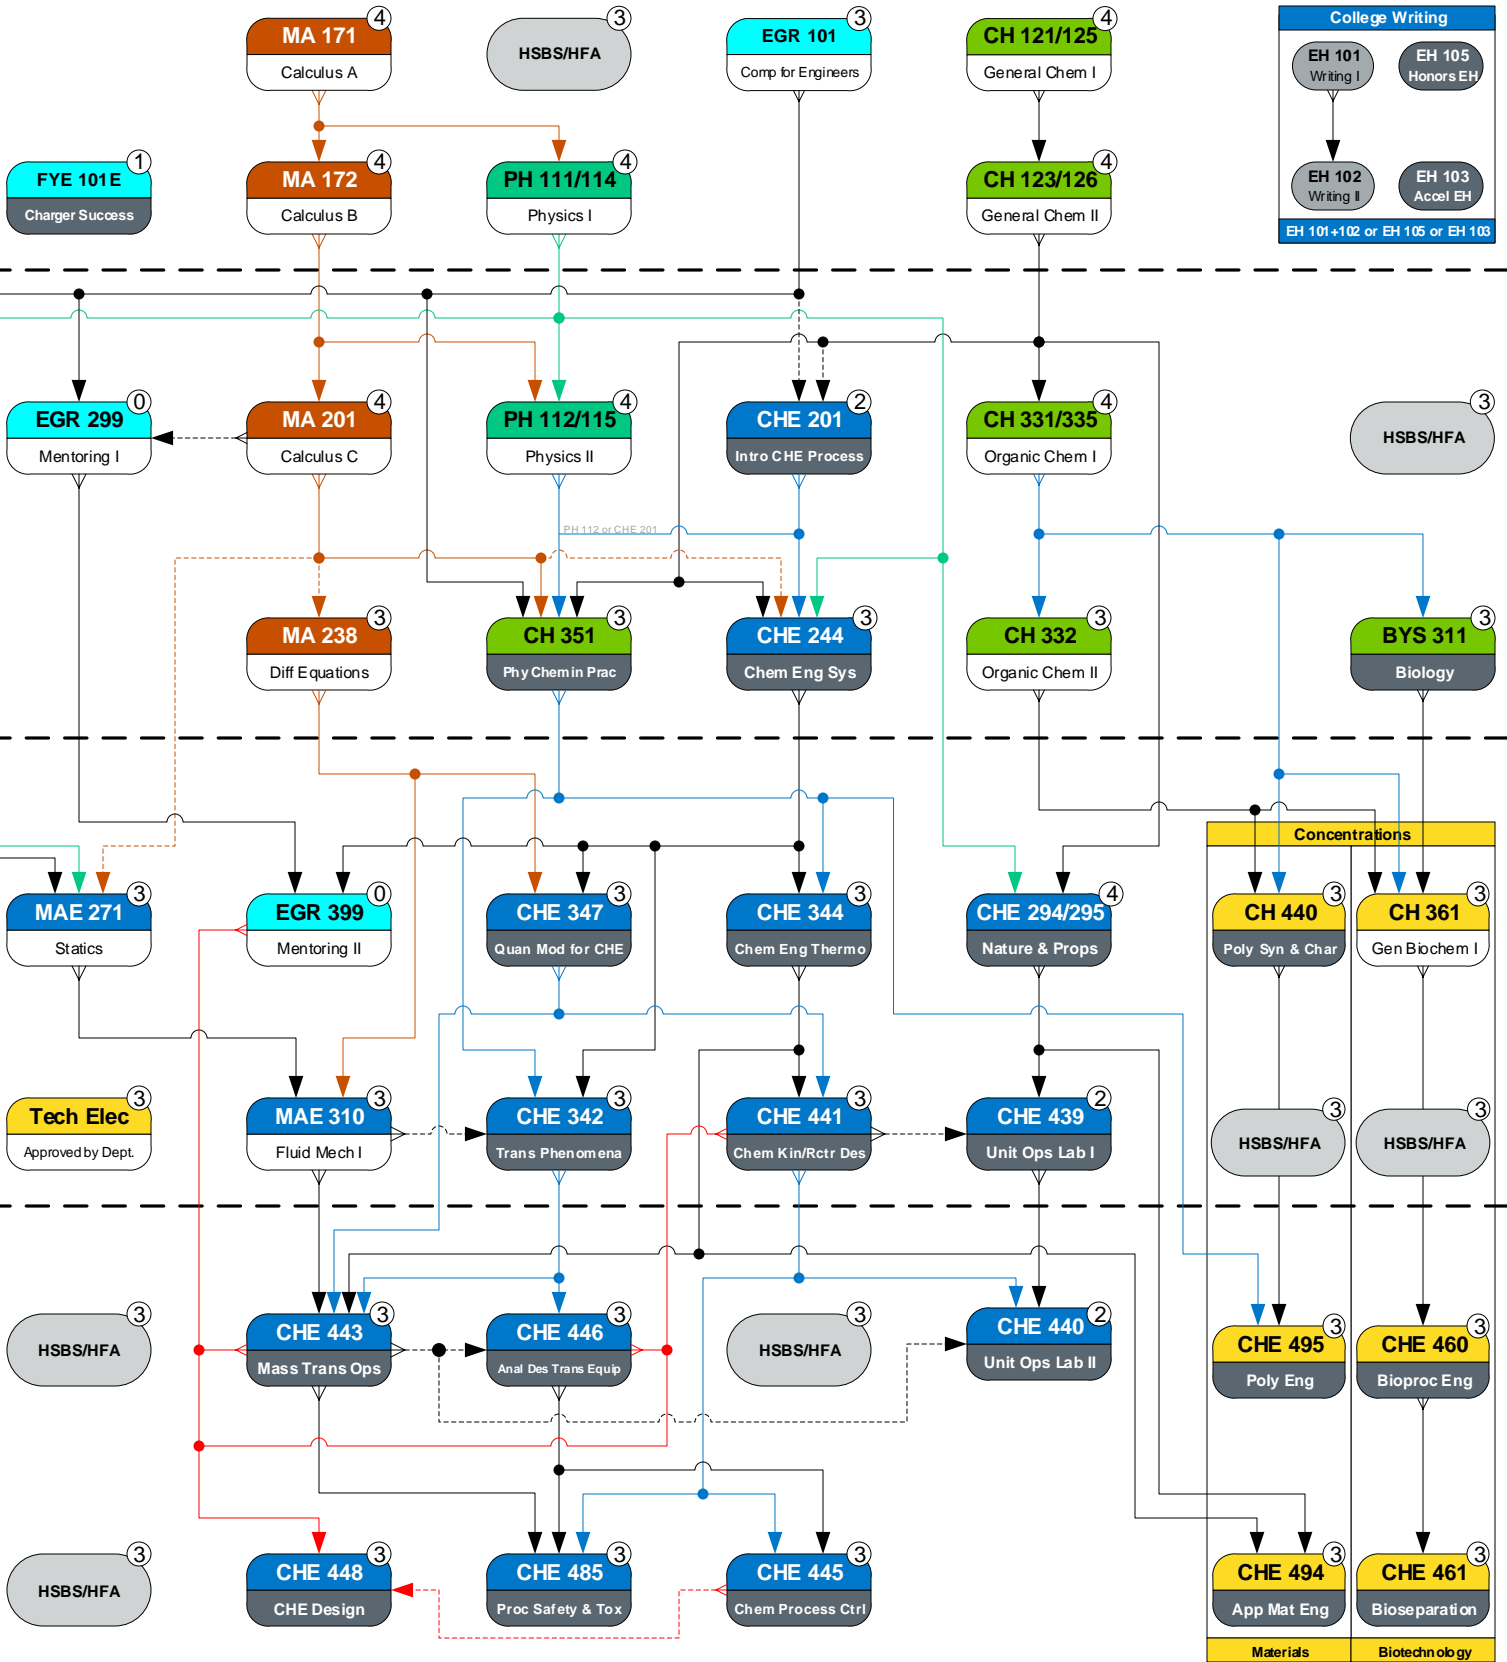

YEAR ONE

YEAR TWO

YEAR THREE

YEAR FOUR

| | | | | |
|----------------------------------|---|---|--|--------------------------------|
| Legend Updated: 4/6/21 | ■ Mathematics | ■ Engineering General | ■ College Writing | ③ Credit Hours |
| | ■ Physics | ■ Engineering Major | ■ History, Social & Behavioral Science Humanity & Fine Art (HSBS/HFA) | → Prerequisite |
| | ■ Chemistry / Biology | ■ Engineering Elective | ■ Offered only in semester listed | - - - - - Prereq w/concurrency |
| | | | | |

YEAR ONE

YEAR TWO

YEAR THREE

YEAR FOUR

| | | | | |
|----------------------------------|---------------------|----------------------|--|----------------------|
| Legend Updated: 4/6/21 | Mathematics | Engineering General | College Writing | Credit Hours |
| | Physics | Engineering Major | History, Social & Behavioral Science Humanity & Fine Art (HSBS/HFA) | Prerequisite |
| | Chemistry / Biology | Engineering Elective | Offered only in semester listed | Prereq w/concurrency |
| | | | | |

YEAR ONE

YEAR TWO

YEAR THREE

YEAR FOUR

| | | | | |
|----------------------------------|--|--|---|---|
| Legend Updated: 4/6/21 | ■ Mathematics | ■ Engineering General | College Writing | ③ Credit Hours |
| | ■ Physics | ■ Engineering Major | History, Social & Behavioral Science Humanity & Fine Art (HSBS/HFA) | → Prerequisite |
| | ■ Chemistry / Biology | ■ Engineering Elective | Offered only in semester listed | - - - - - Prereq w/concurrency |
| | | | | |