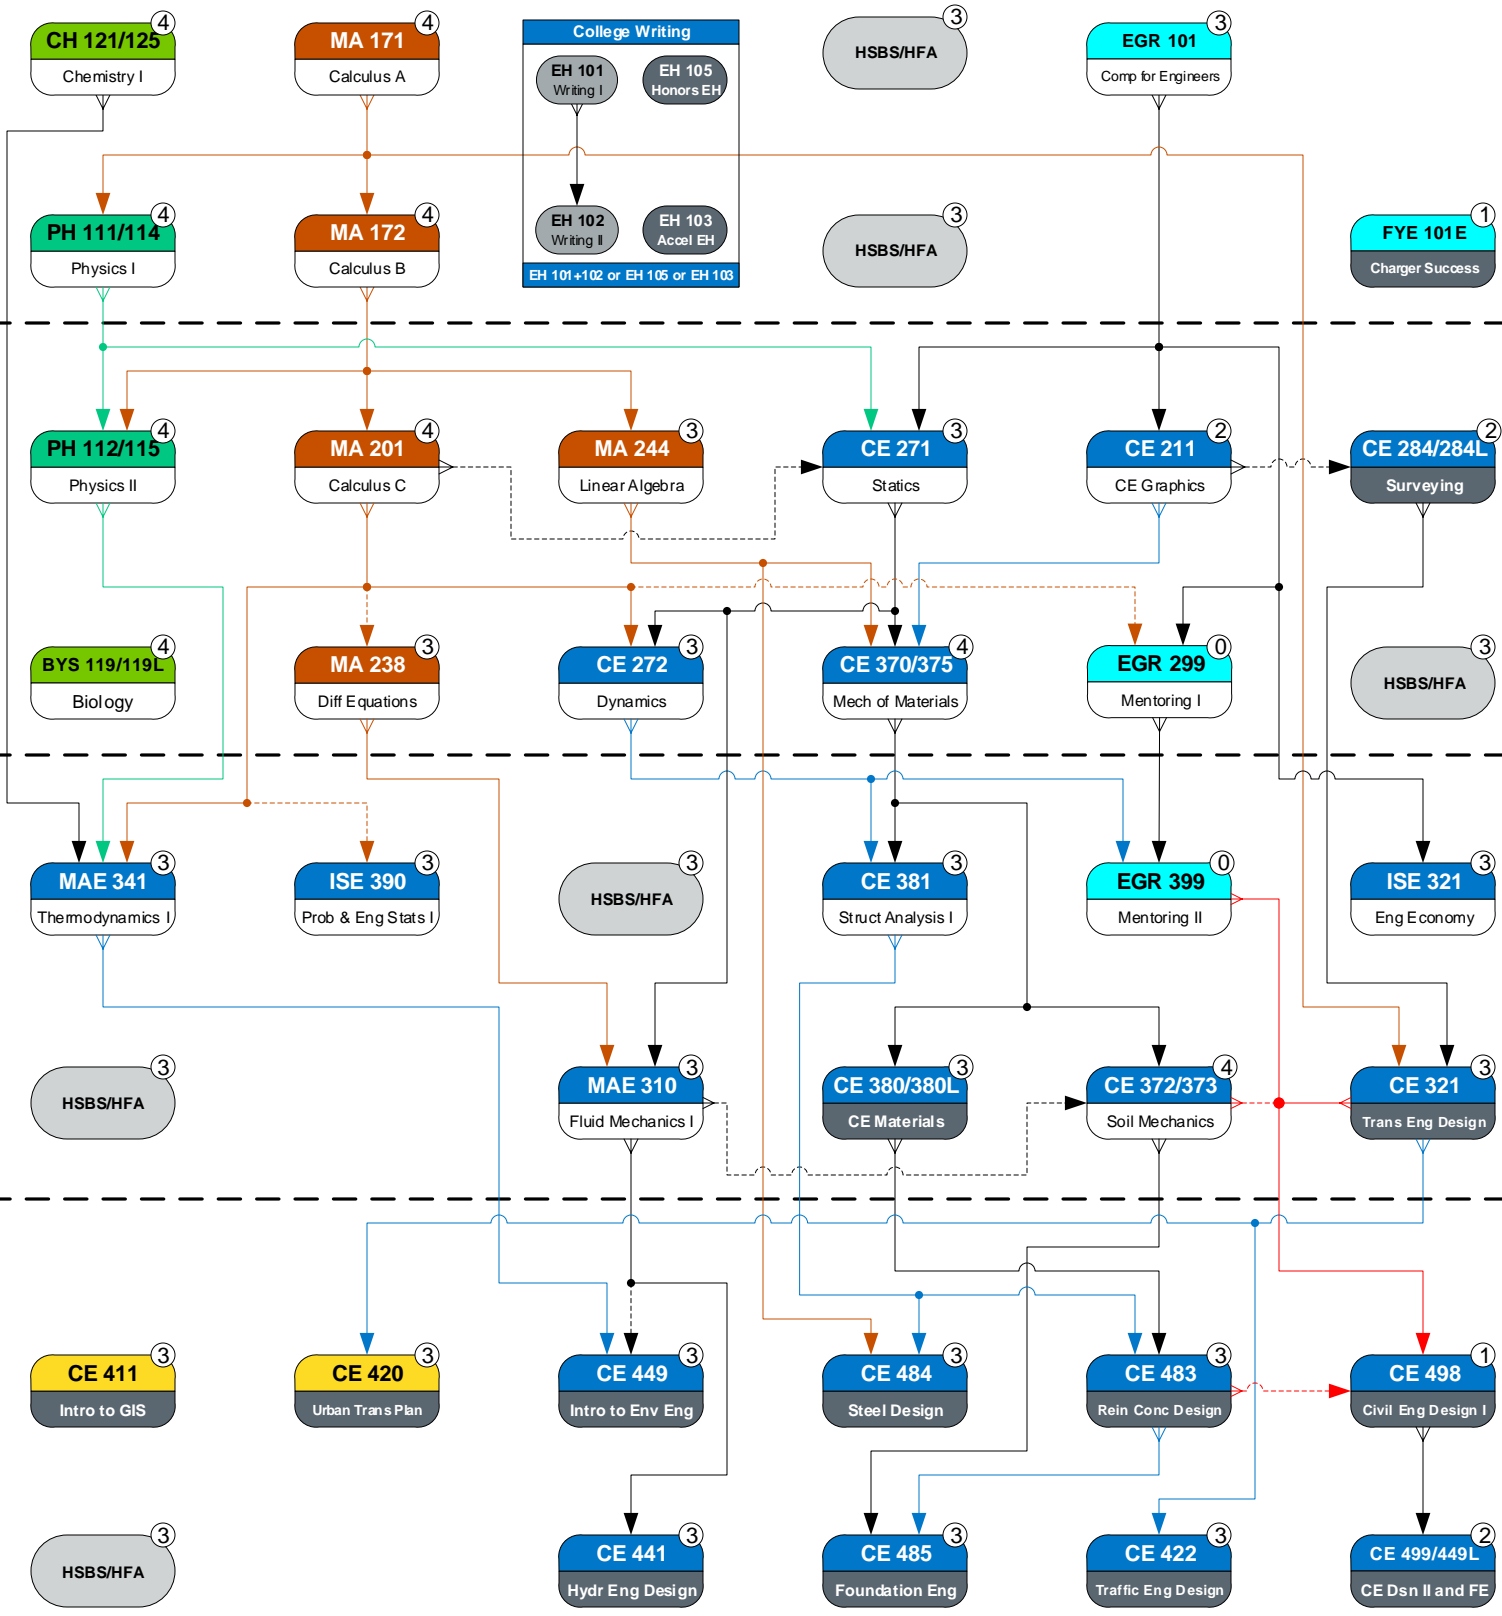

YEAR ONE

YEAR TWO

YEAR THREE

YEAR FOUR

Legend
Updated: 4/6/21

- Mathematics
- Physics
- Chemistry / Biology
- Engineering General
- Engineering Major
- Engineering Elective
- College Writing
- History, Social & Behavioral Science
Humanity & Fine Art (HSBS/HFA)
- Offered only in semester listed
- Credit Hours
- Prerequisite
- Prereq w/concurrency

YEAR ONE

YEAR TWO

YEAR THREE

YEAR FOUR

Legend
Updated: 4/6/21

Mathematics	Engineering General	College Writing	Credit Hours
Physics	Engineering Major	History, Social & Behavioral Science Humanity & Fine Art (HSBS/HFA)	Prerequisite
Chemistry / Biology	Engineering Elective	Offered only in semester listed	Prereq/concurrency

YEAR ONE

YEAR TWO

YEAR THREE

YEAR FOUR

Legend
Updated: 4/6/21

Mathematics	Engineering General	College Writing	Credit Hours
Physics	Engineering Major	History, Social & Behavioral Science Humanity & Fine Art (HSBS/HFA)	Prerequisite
Chemistry / Biology	Engineering Elective	Offered only in semester listed	Prereq w/concurrency