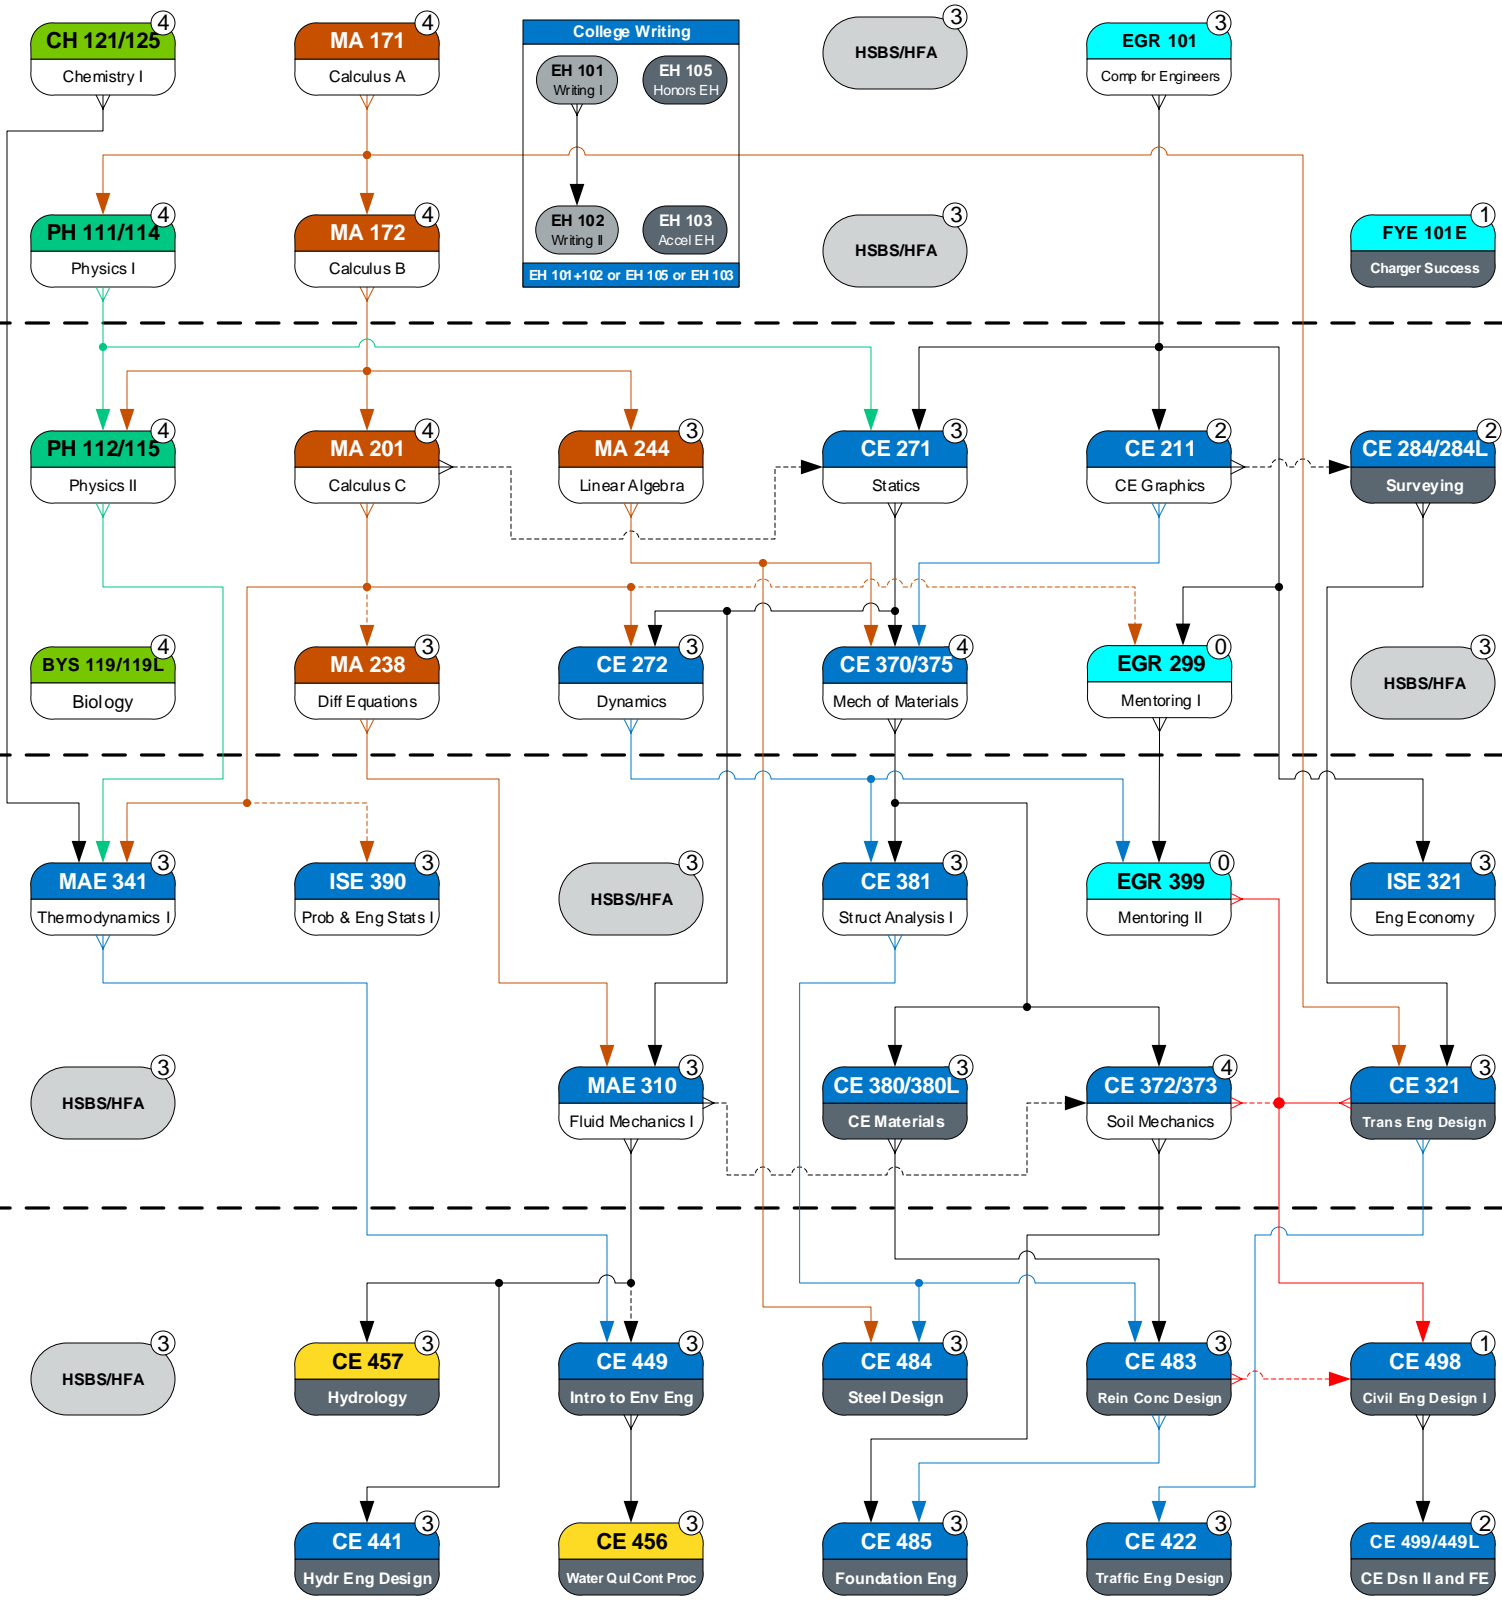

YEAR ONE

YEAR TWO

YEAR THREE

YEAR FOUR

Legend
Updated: 4/6/21

- Mathematics
- Physics
- Chemistry / Biology
- Engineering General
- Engineering Major
- Engineering Elective
- College Writing
- History, Social & Behavioral Science
Humanity & Fine Art (HSBS/HFA)
- Offered only in semester listed
- Credit Hours
- Prerequisite
- Prereq w/concurrency

YEAR ONE

YEAR TWO

YEAR THREE

YEAR FOUR

Legend
Updated: 4/6/21

Mathematics	Engineering General	College Writing	Credit Hours
Physics	Engineering Major	History, Social & Behavioral Science Humanity & Fine Art (HSBS/HFA)	Prerequisite
Chemistry / Biology	Engineering Elective	Offered only in semester listed	Prereq/concurrency

YEAR ONE

YEAR TWO

YEAR THREE

YEAR FOUR

Legend
Updated: 4/6/21

Mathematics	Engineering General	College Writing	Credit Hours
Physics	Engineering Major	History, Social & Behavioral Science Humanity & Fine Art (HSBS/HFA)	Prerequisite
Chemistry / Biology	Engineering Elective	Offered only in semester listed	Prereq w/concurrency