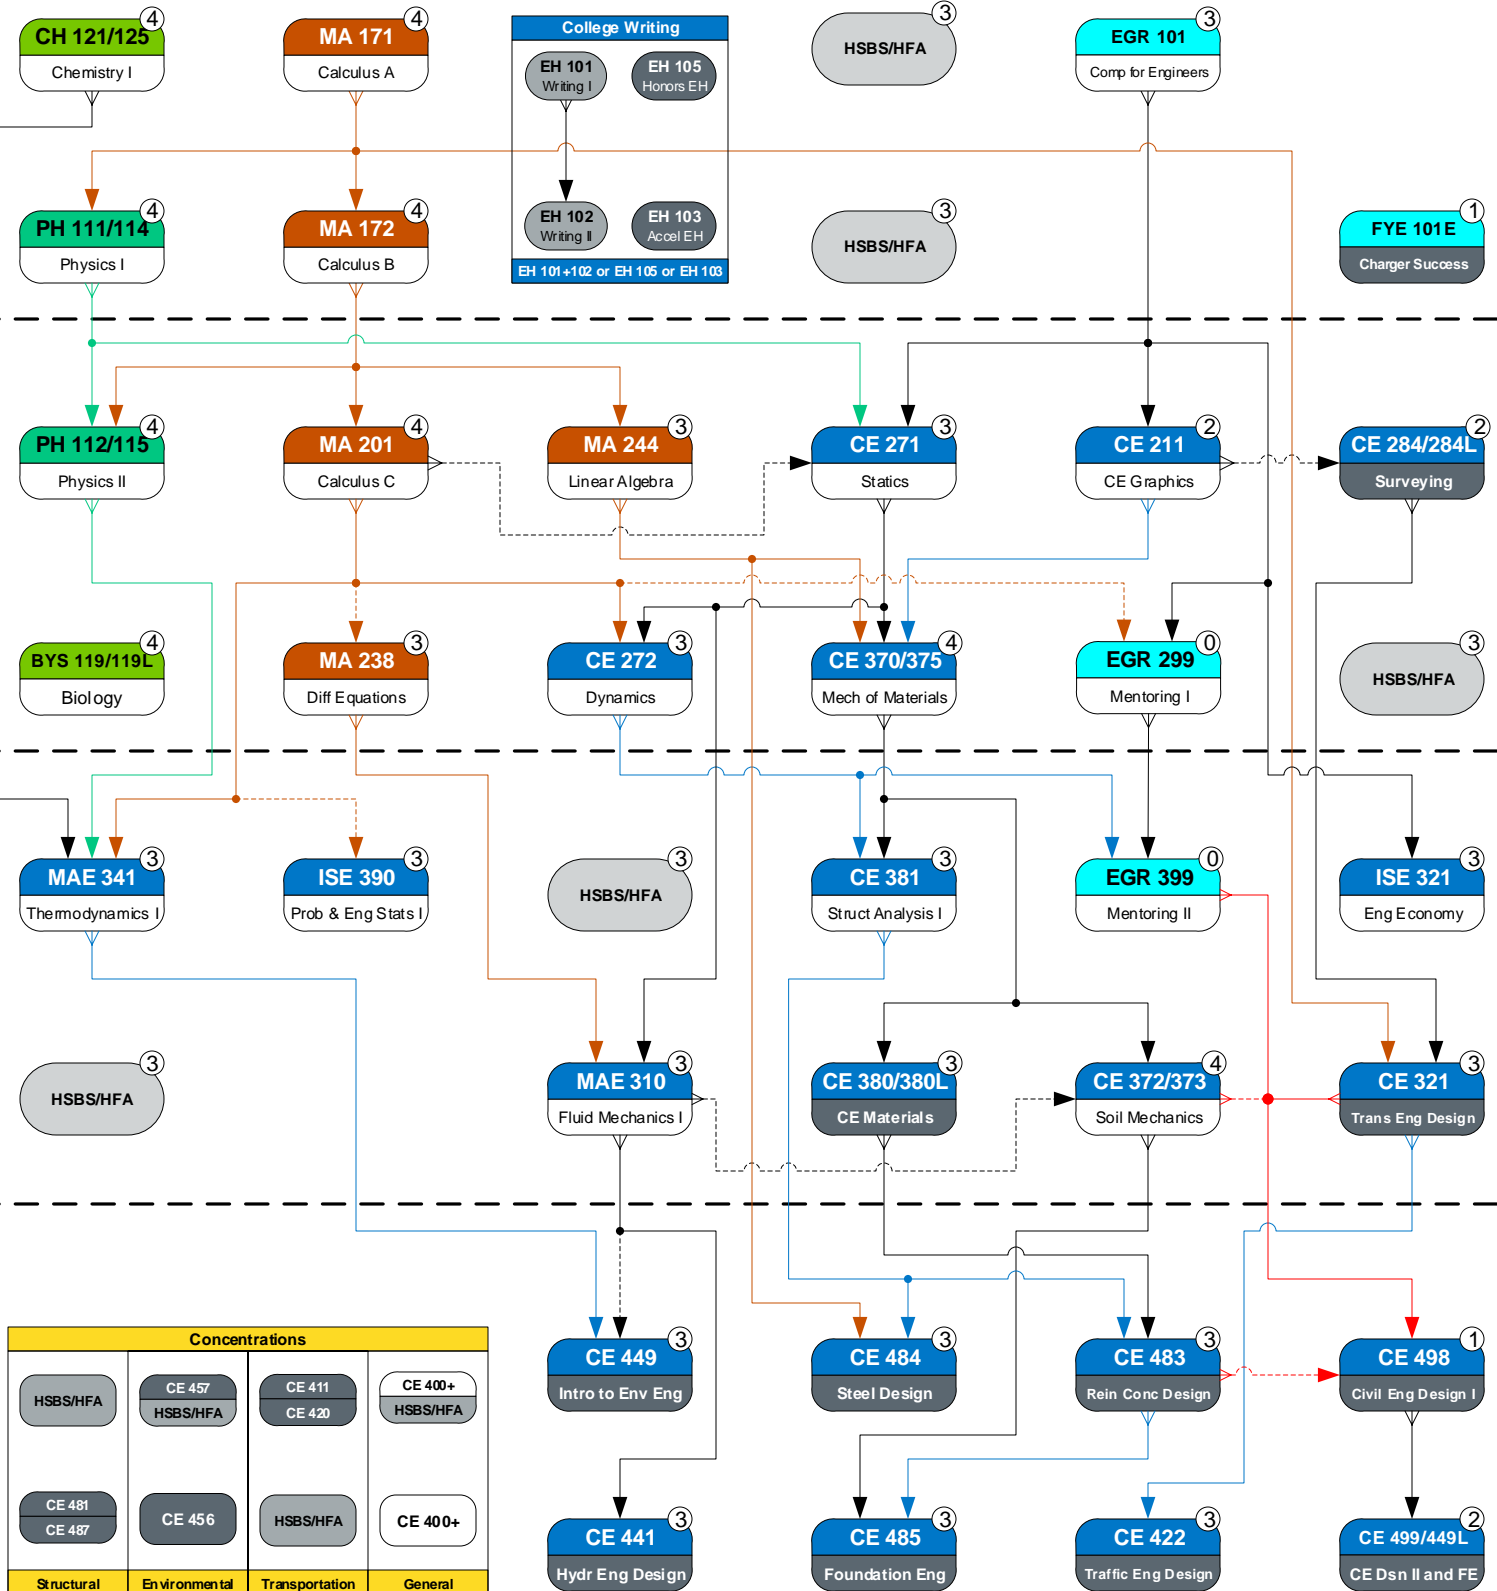

YEAR ONE

YEAR TWO

YEAR THREE

YEAR FOUR

Legend
Updated: 4/6/21

- Mathematics
- Physics
- Chemistry / Biology
- Engineering General
- Engineering Major
- Engineering Elective
- College Writing
- History, Social & Behavioral Science
Humanity & Fine Art (HSBS/HFA)
- Offered only in semester listed
- Credit Hours
- Prerequisite
- Prereq w/concurrency

YEAR ONE

YEAR TWO

YEAR THREE

YEAR FOUR

Legend
Updated: 4/6/21

Mathematics	Engineering General	College Writing	Credit Hours
Physics	Engineering Major	History, Social & Behavioral Science Humanity & Fine Art (HSBS/HFA)	Prerequisite
Chemistry / Biology	Engineering Elective	Offered only in semester listed	Prereq/concurrency

YEAR ONE

YEAR TWO

YEAR THREE

YEAR FOUR

Legend
Updated: 4/6/21

Mathematics	Engineering General	College Writing	Credit Hours
Physics	Engineering Major	History, Social & Behavioral Science Humanity & Fine Art (HSBS/HFA)	Prerequisite
Chemistry / Biology	Engineering Elective	Offered only in semester listed	Prereq w/concurrency