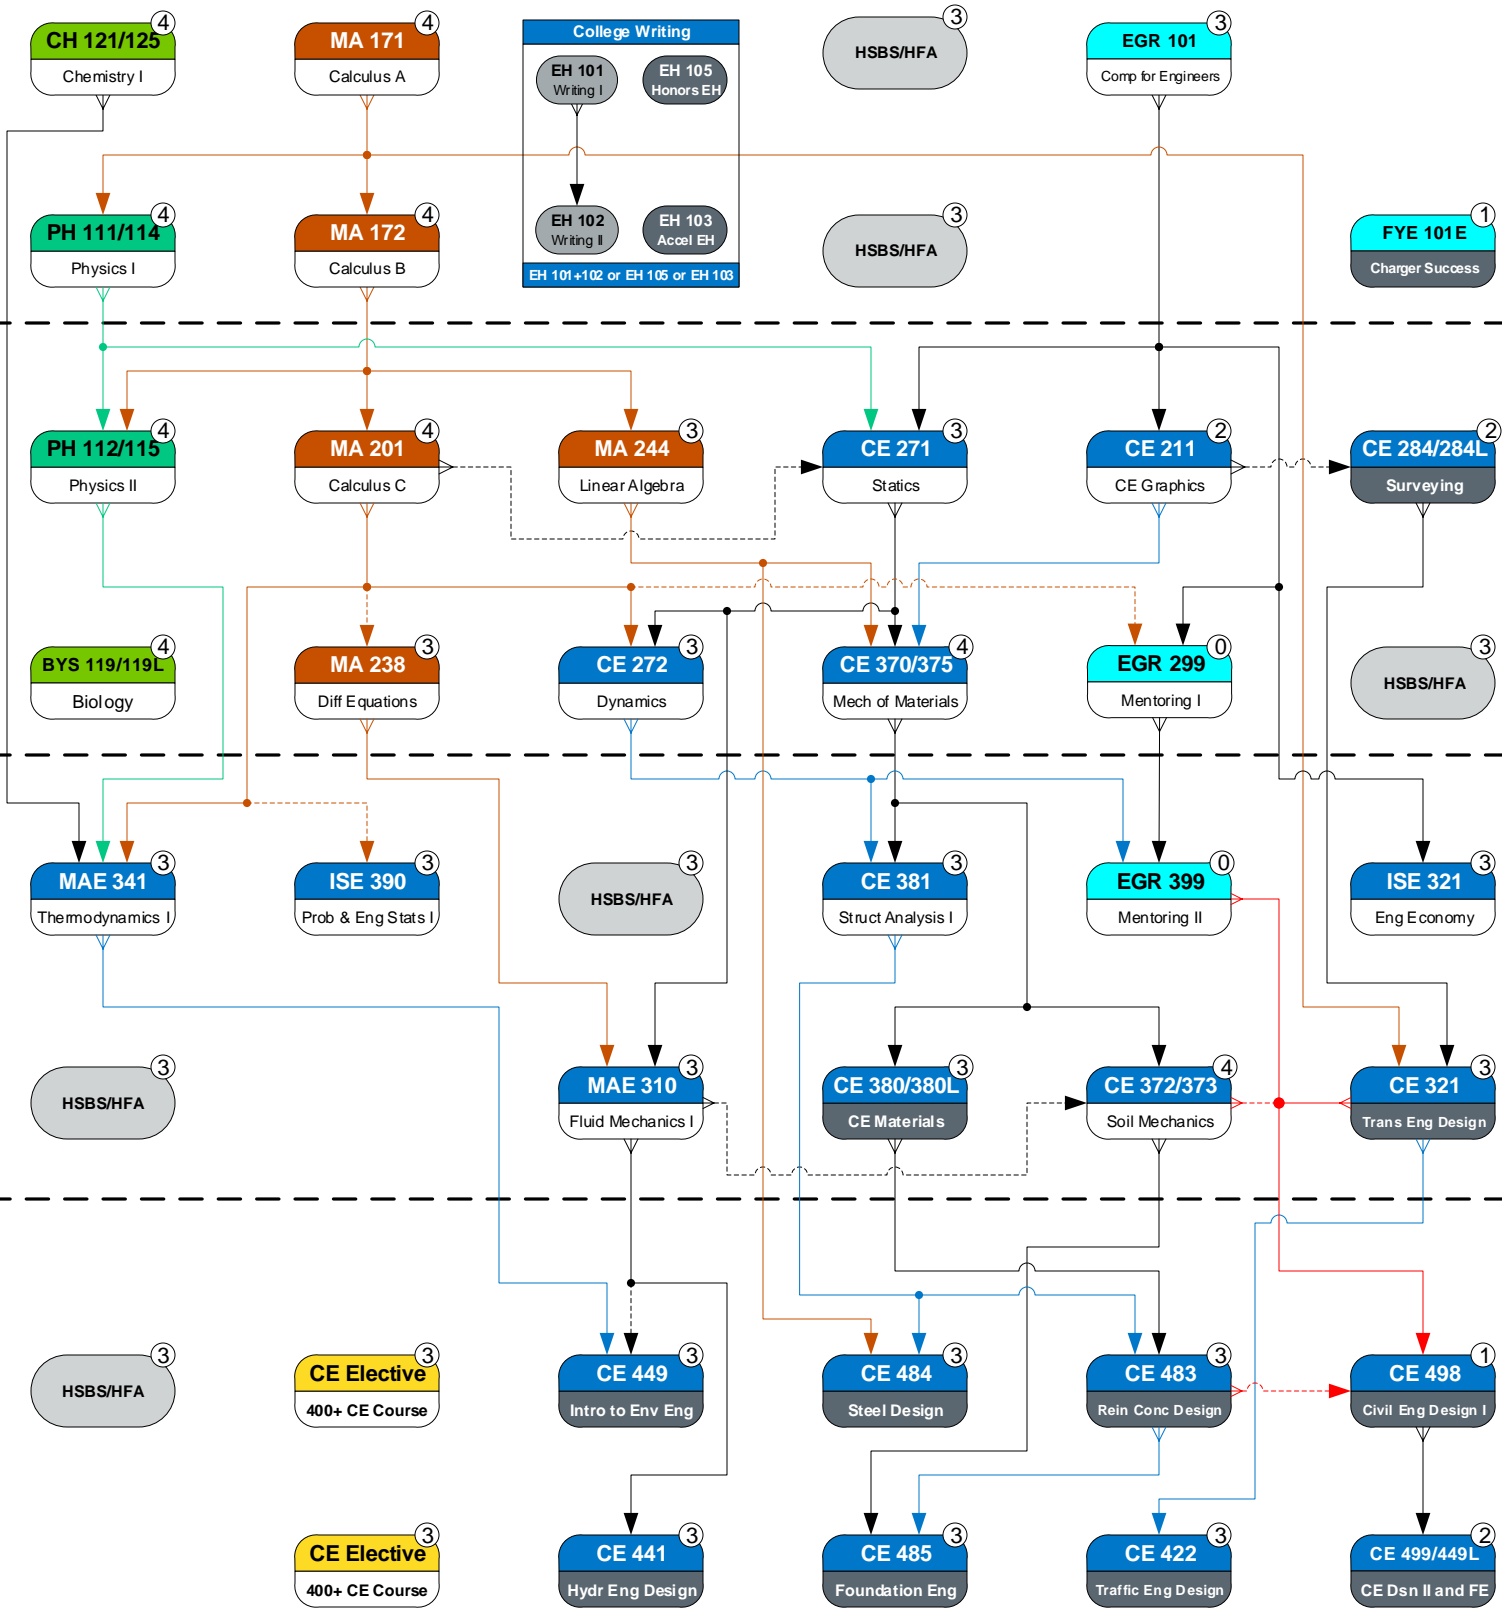

YEAR ONE

YEAR TWO

YEAR THREE

YEAR FOUR

Legend
Updated: 4/6/21

- Mathematics
- Physics
- Chemistry / Biology
- Engineering General
- Engineering Major
- Engineering Elective
- College Writing
- History, Social & Behavioral Science
Humanity & Fine Art (HSBS/HFA)
- Offered only in semester listed
- Credit Hours
- Prerequisite
- Prereq w/concurrency

YEAR ONE

YEAR TWO

YEAR THREE

YEAR FOUR

Legend
Updated: 4/6/21

Mathematics	Engineering General	College Writing	Credit Hours
Physics	Engineering Major	History, Social & Behavioral Science Humanity & Fine Art (HSBS/HFA)	Prerequisite
Chemistry / Biology	Engineering Elective	Offered only in semester listed	Prereq/concurrency

YEAR ONE

YEAR TWO

YEAR THREE

YEAR FOUR

Legend
Updated: 4/6/21

Mathematics	Engineering General	College Writing	Credit Hours
Physics	Engineering Major	History, Social & Behavioral Science Humanity & Fine Art (HSBS/HFA)	Prerequisite
Chemistry / Biology	Engineering Elective	Offered only in semester listed	Prereq w/concurrency