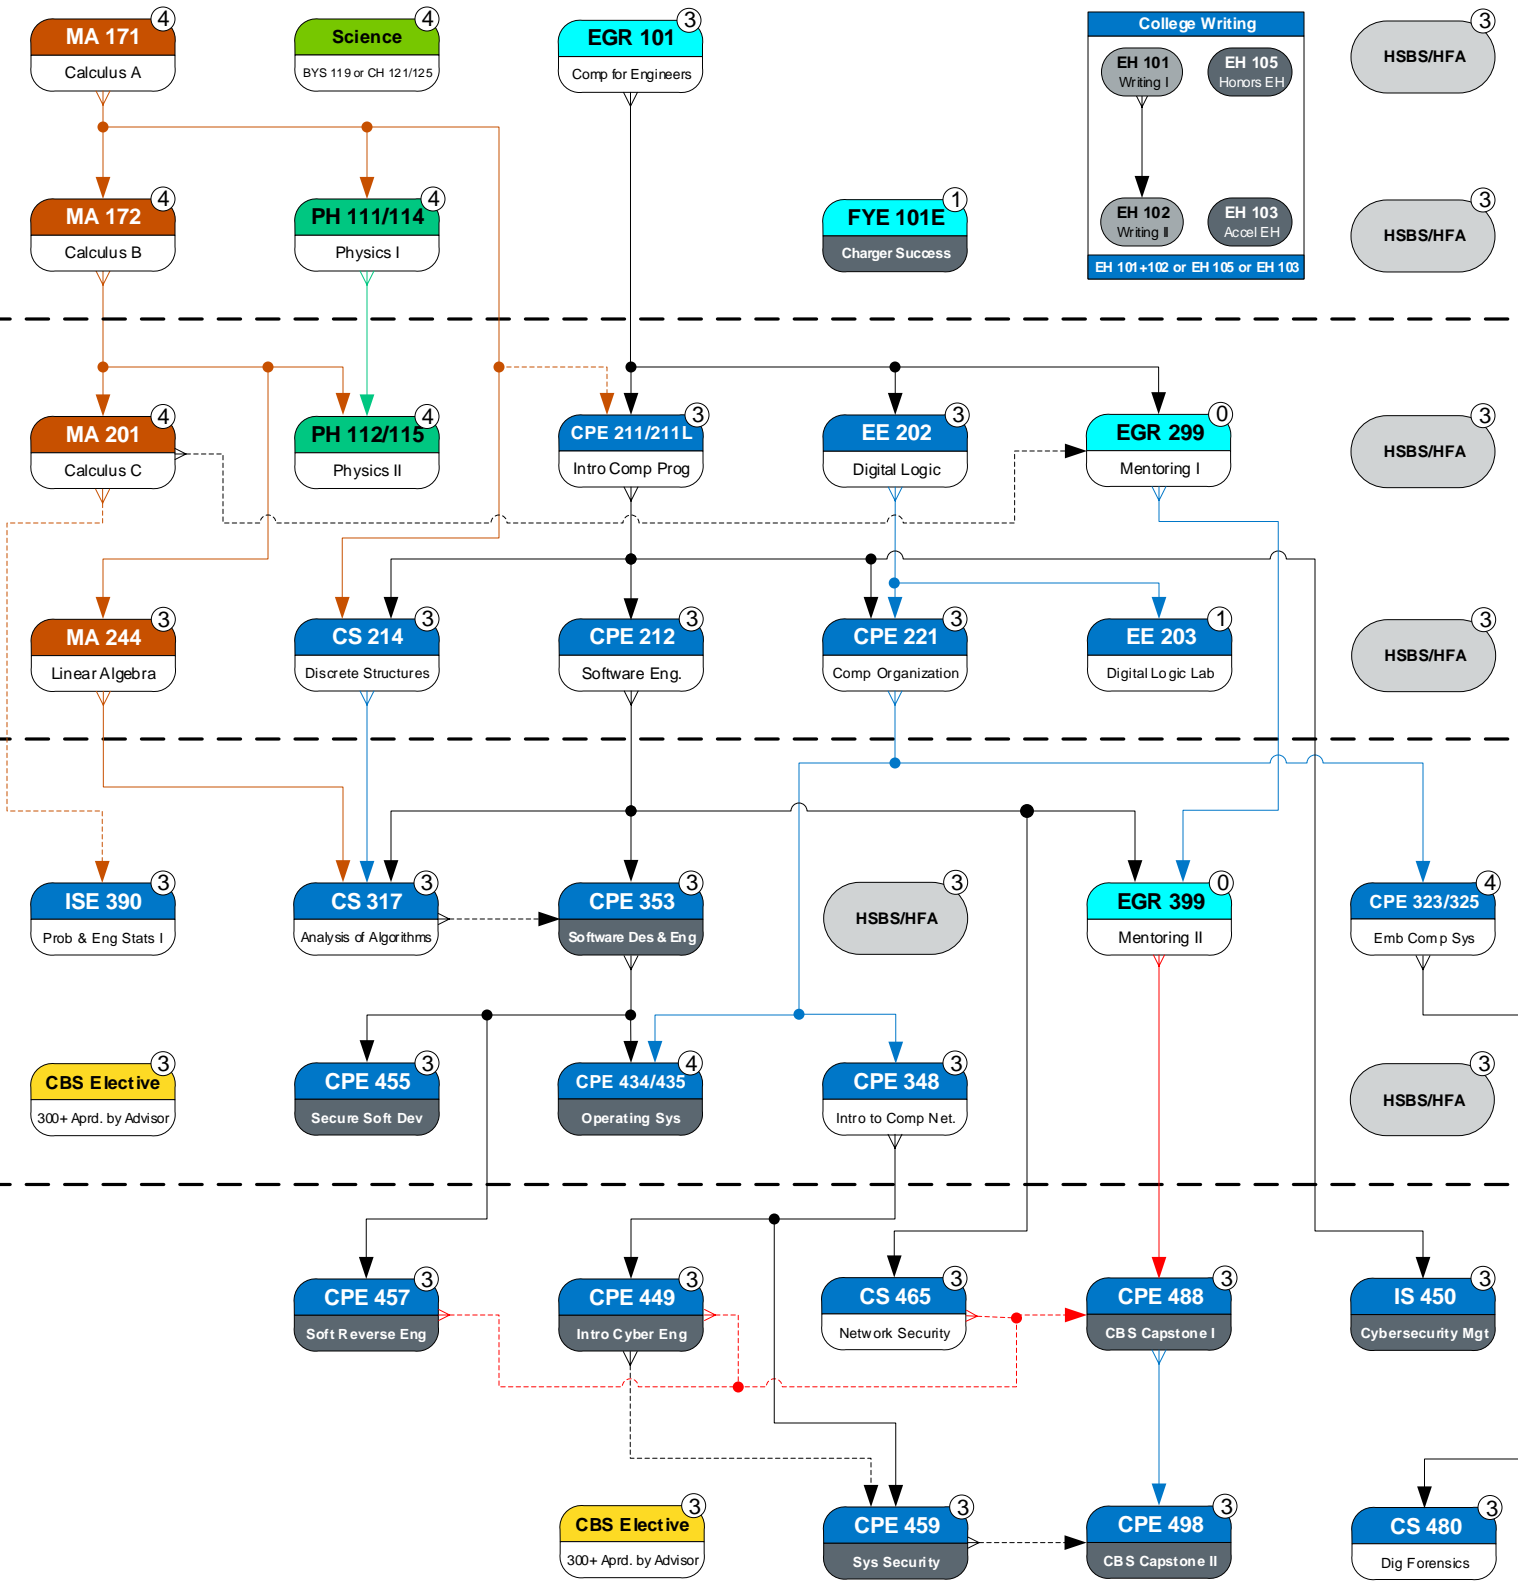

YEAR ONE

YEAR TWO

YEAR THREE

YEAR FOUR

Legend
Updated: 4/6/21

Mathematics	Engineering General	College Writing	Credit Hours
Physics	Engineering Major	History, Social & Behavioral Science Humanity & Fine Art (HSBS/HFA)	Prerequisite
Chemistry / Biology	Engineering Elective	Offered only in semester listed	Prereq w/concurrency