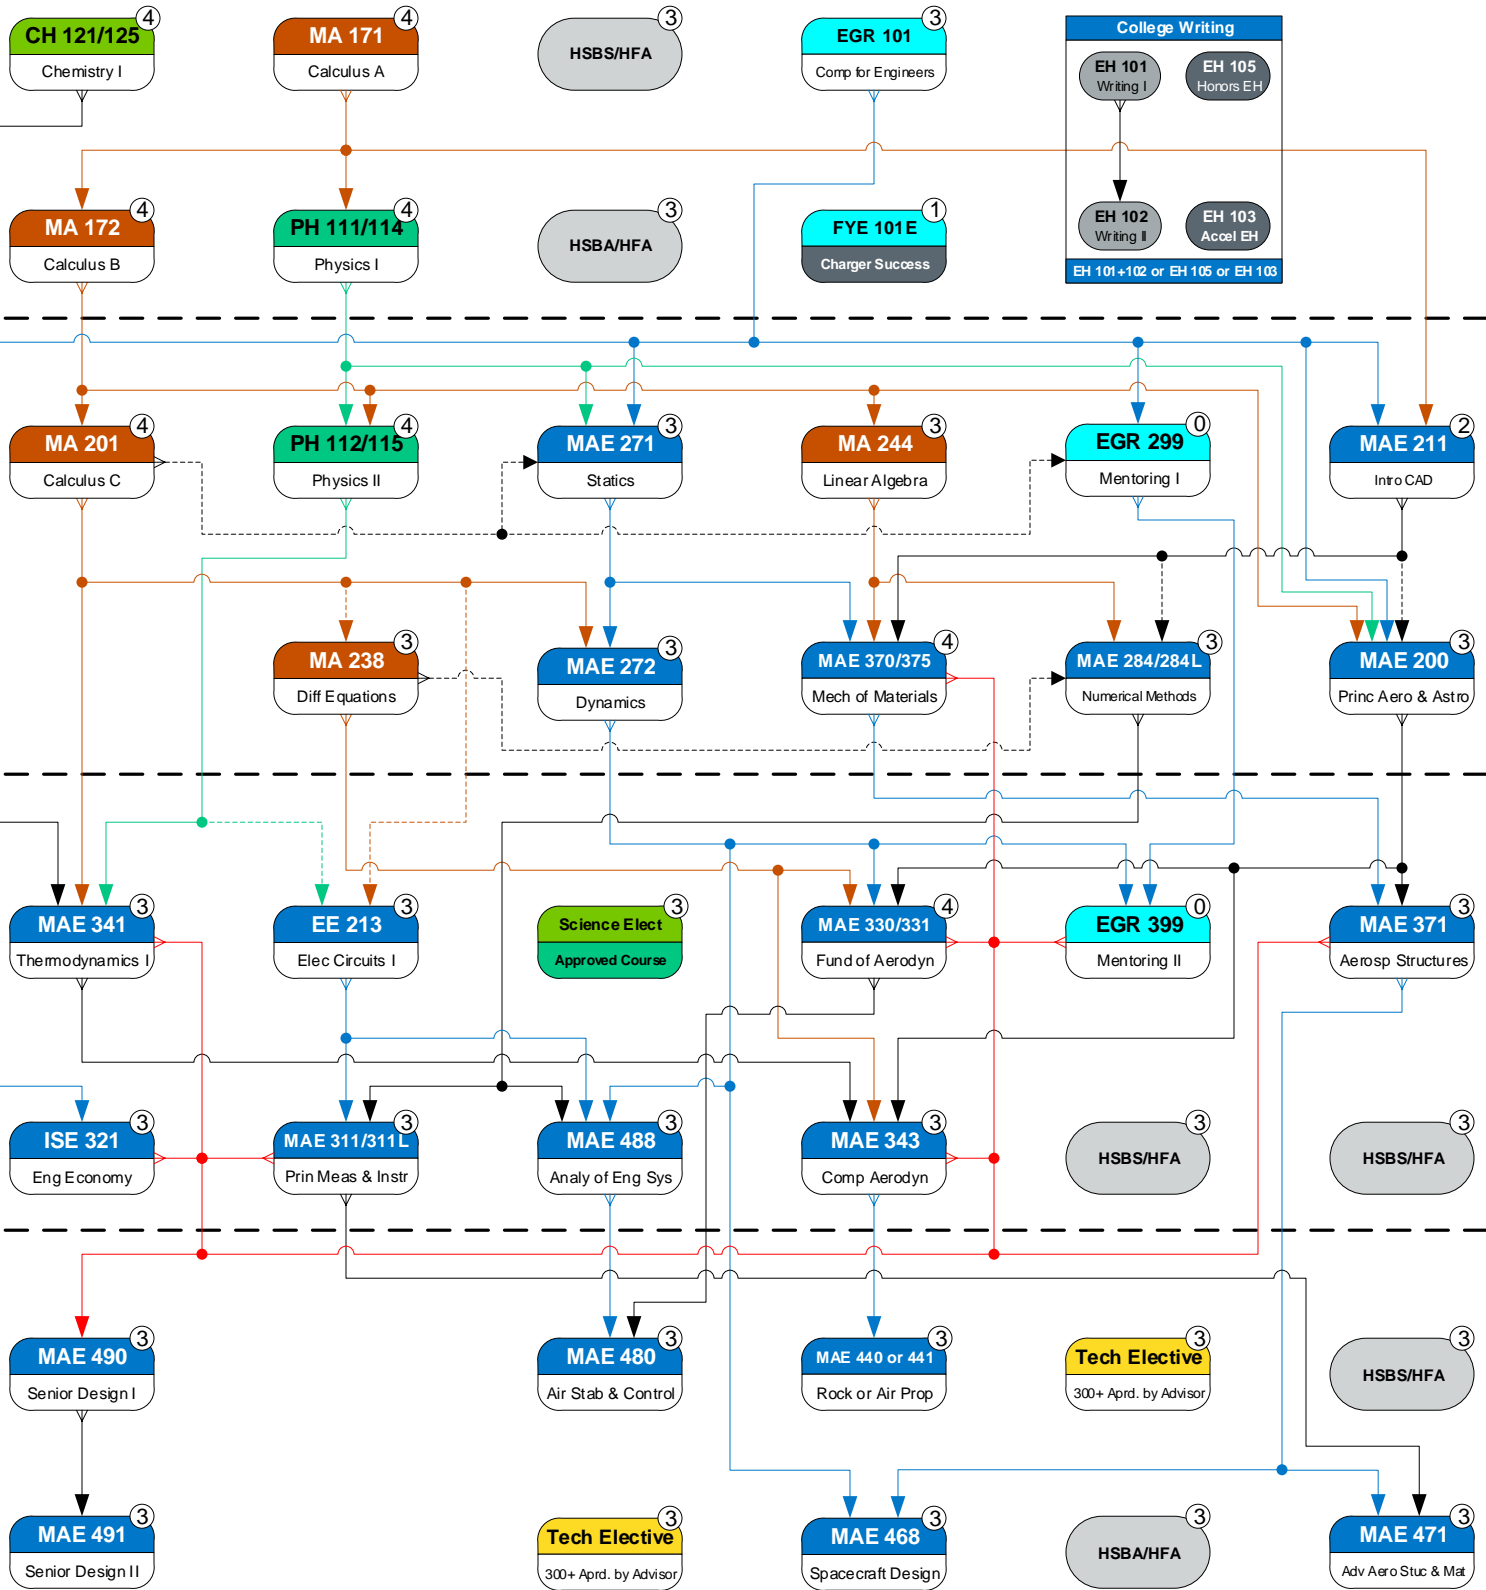

YEAR ONE

YEAR TWO

YEAR THREE

YEAR FOUR

**Legend**  
Updated: 4/6/21

Mathematics	Engineering General	College Writing	Credit Hours
Physics	Engineering Major	History, Social & Behavioral Science Humanity & Fine Art	Prerequisite
Chemistry / Biology	Engineering Elective	Offered only in semester listed	Prereq/concurrency