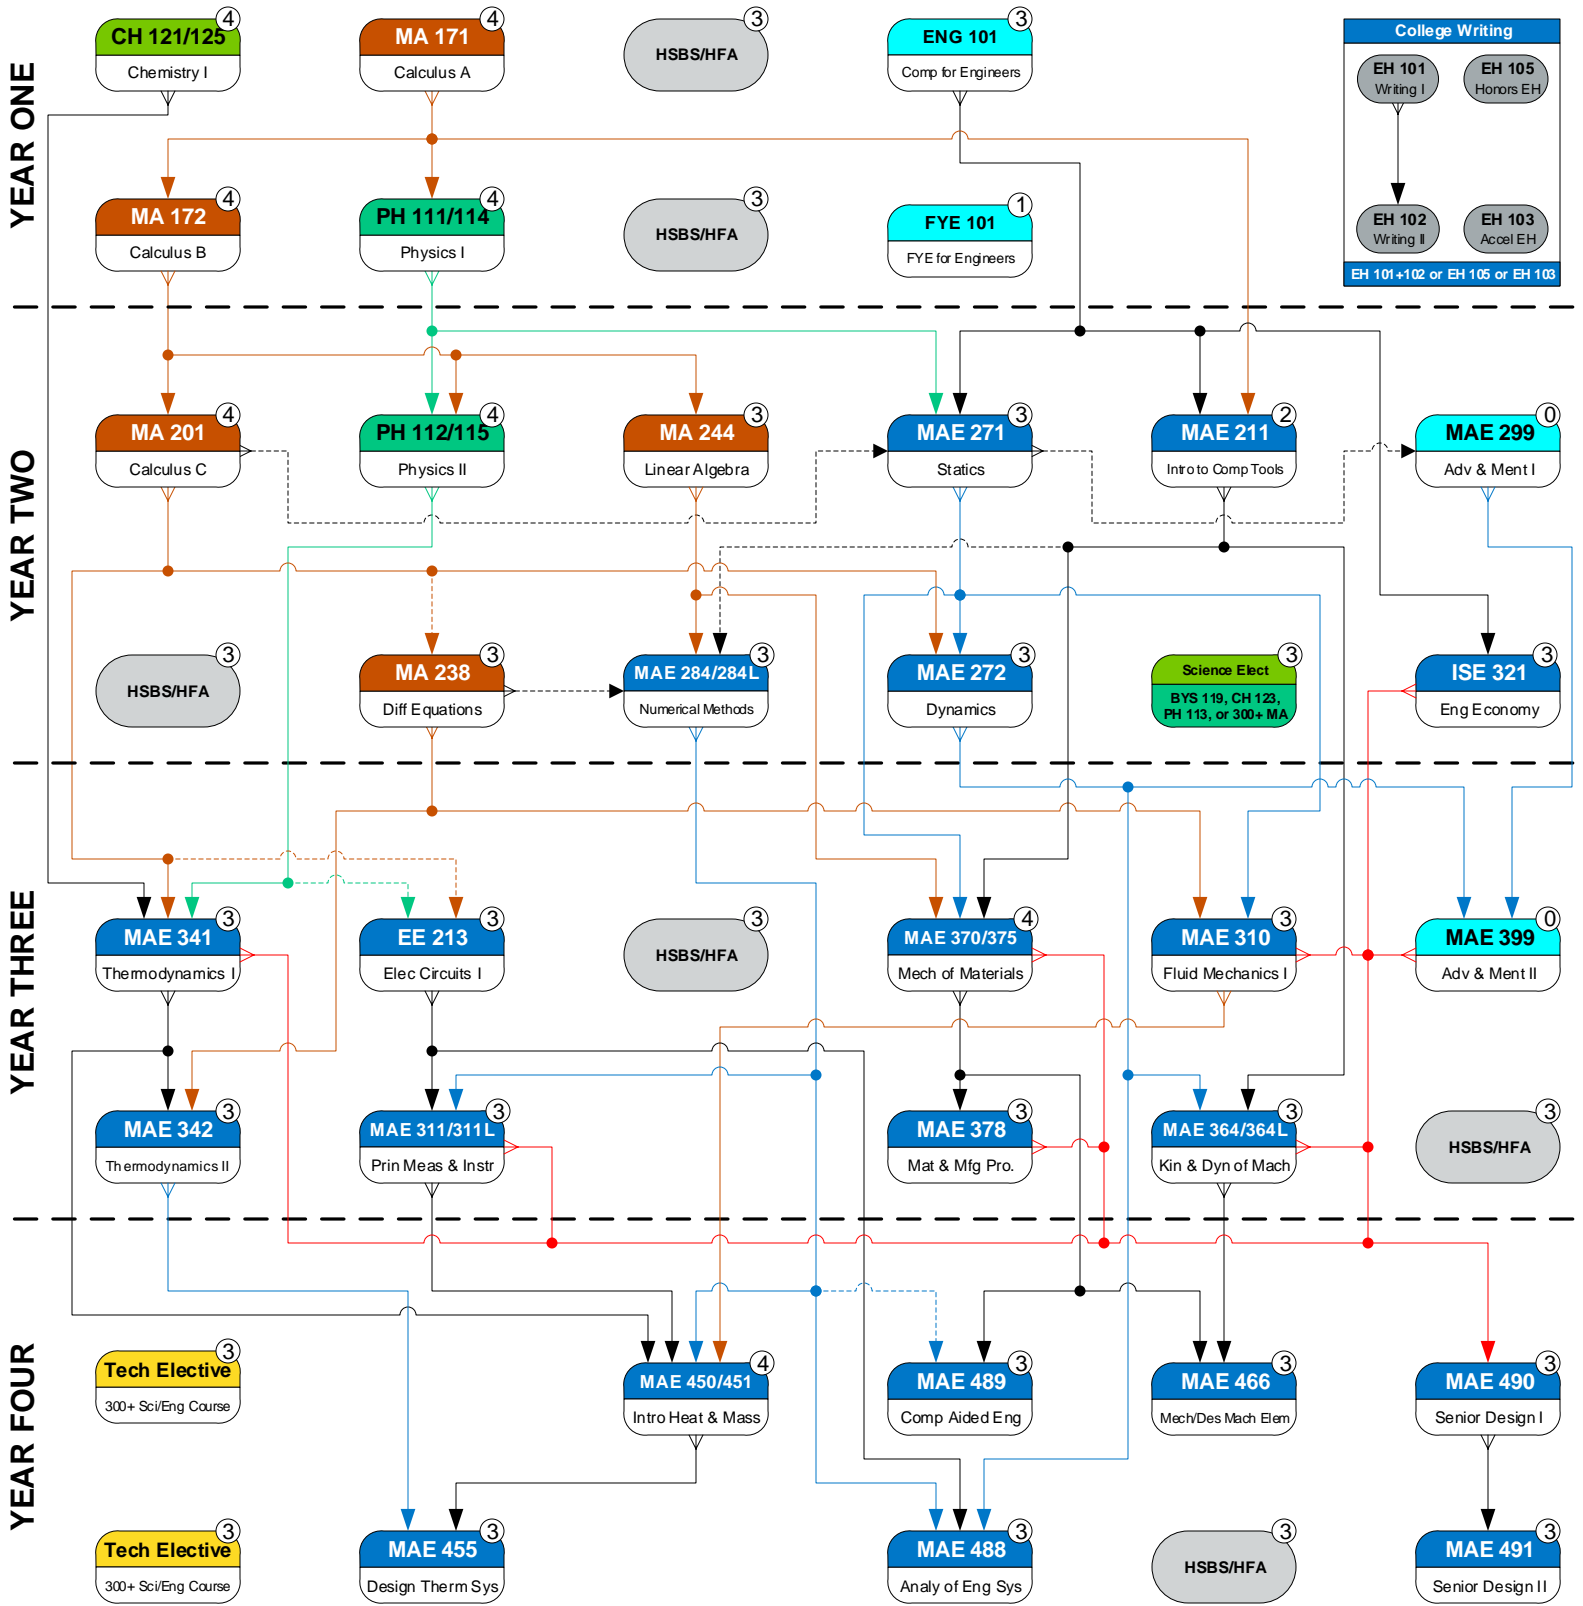

# Academic Flowchart

# Mechanical Engineering 2020/2021 (128 Hours)

<b>Legend</b> Updated: 5/1/20	Mathematics	Engineering General	College Writing	Credit Hours
	Physics	Engineering Major	History, Social & Behavioral Science Humanity & Fine Art (HSBS/HFA)	Prerequisite
	Chemistry / Biology	Engineering Elective	Offered only in semester listed	Prereq w/concurrency