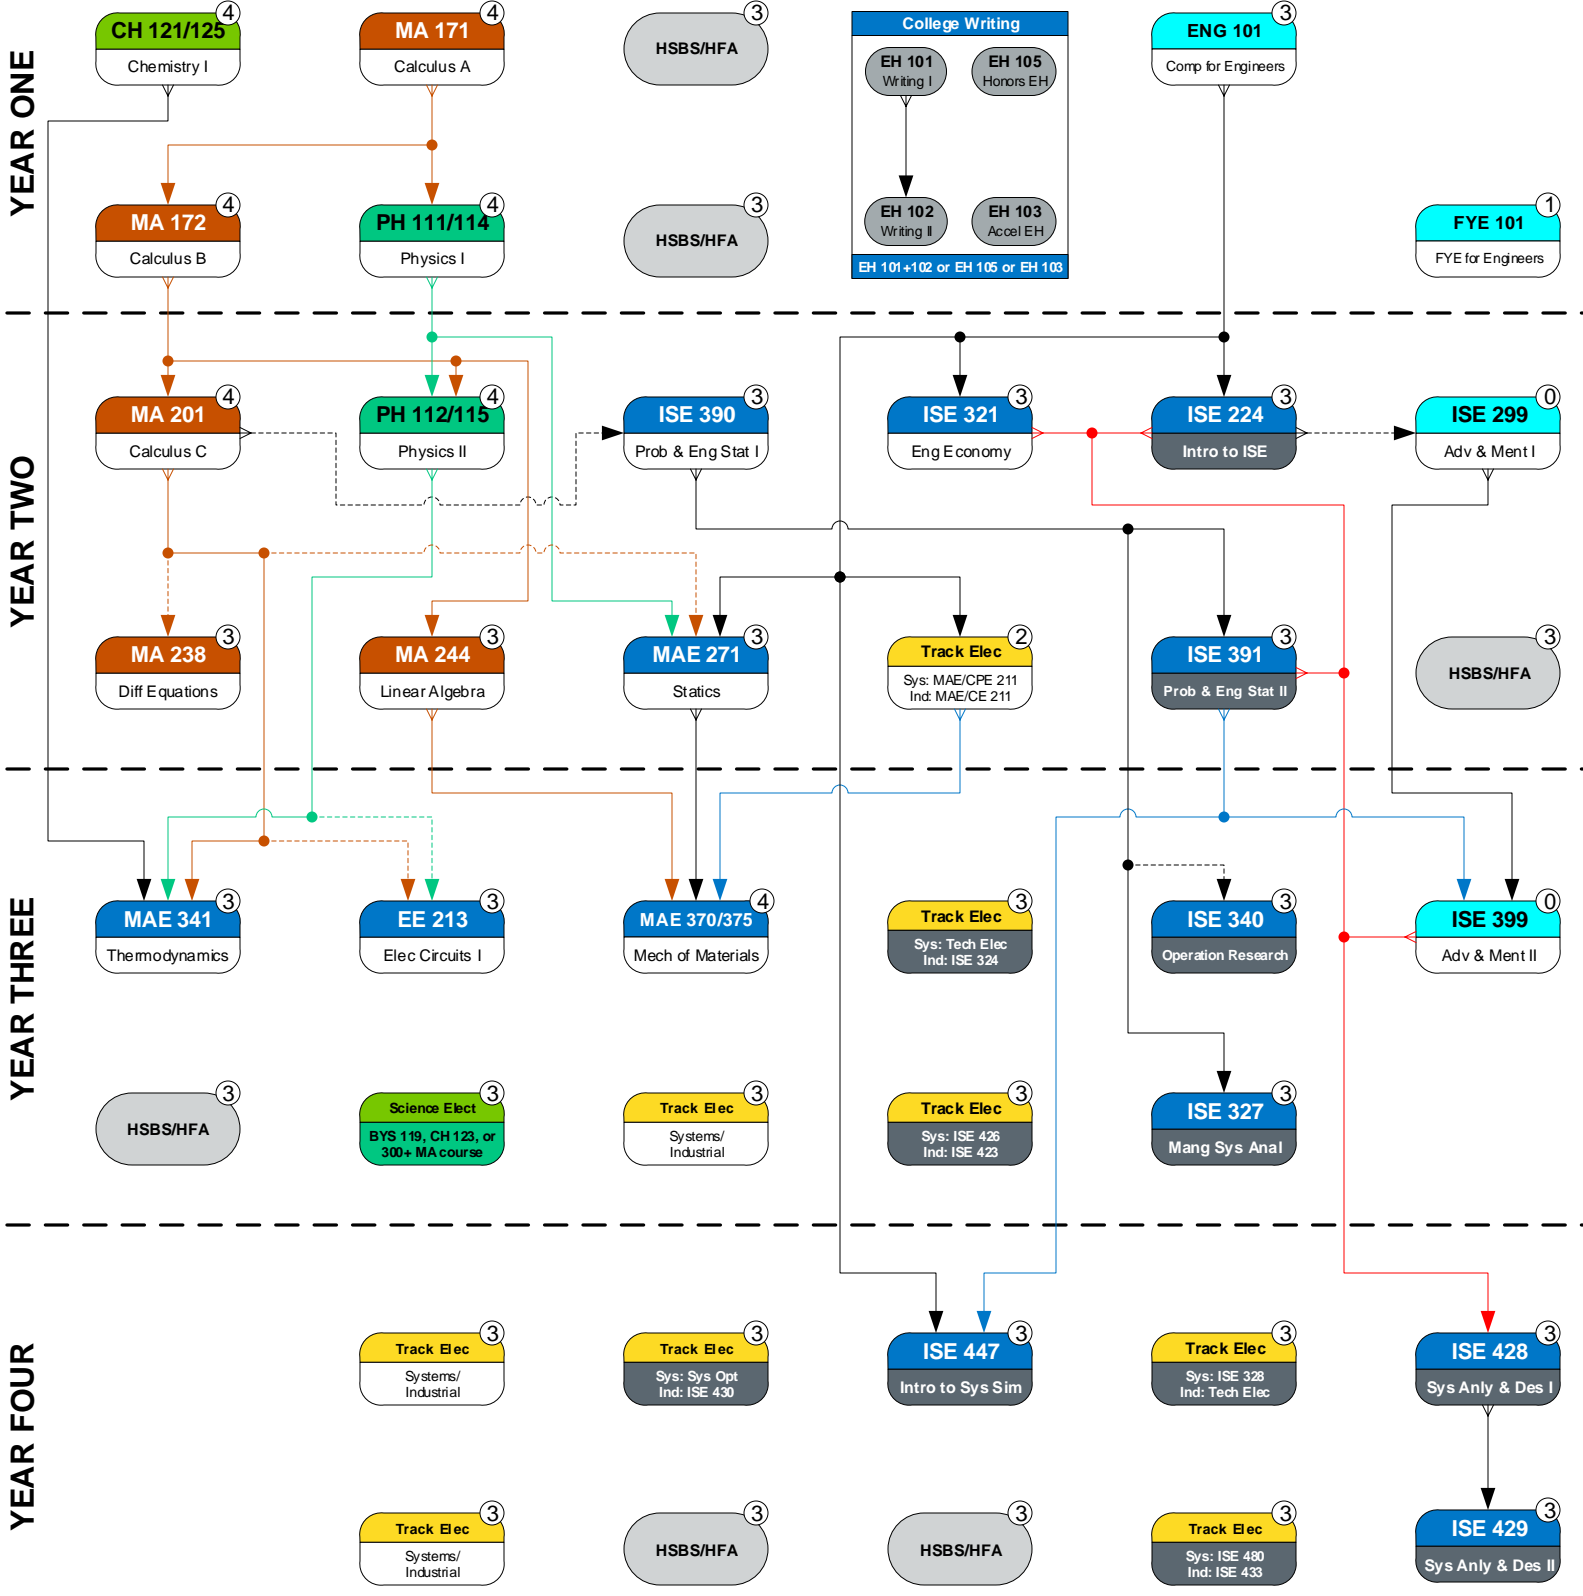

# Academic Flowchart

<b>Legend</b> Updated: 5/1/20	Mathematics	Engineering General	College Writing	Credit Hours
	Physics	Engineering Major	History, Social & Behavioral Science Humanity & Fine Art (HSBS/HFA)	Prerequisite
	Chemistry / Biology	Engineering Elective	Offered only in semester listed	Prereq w/concurrency