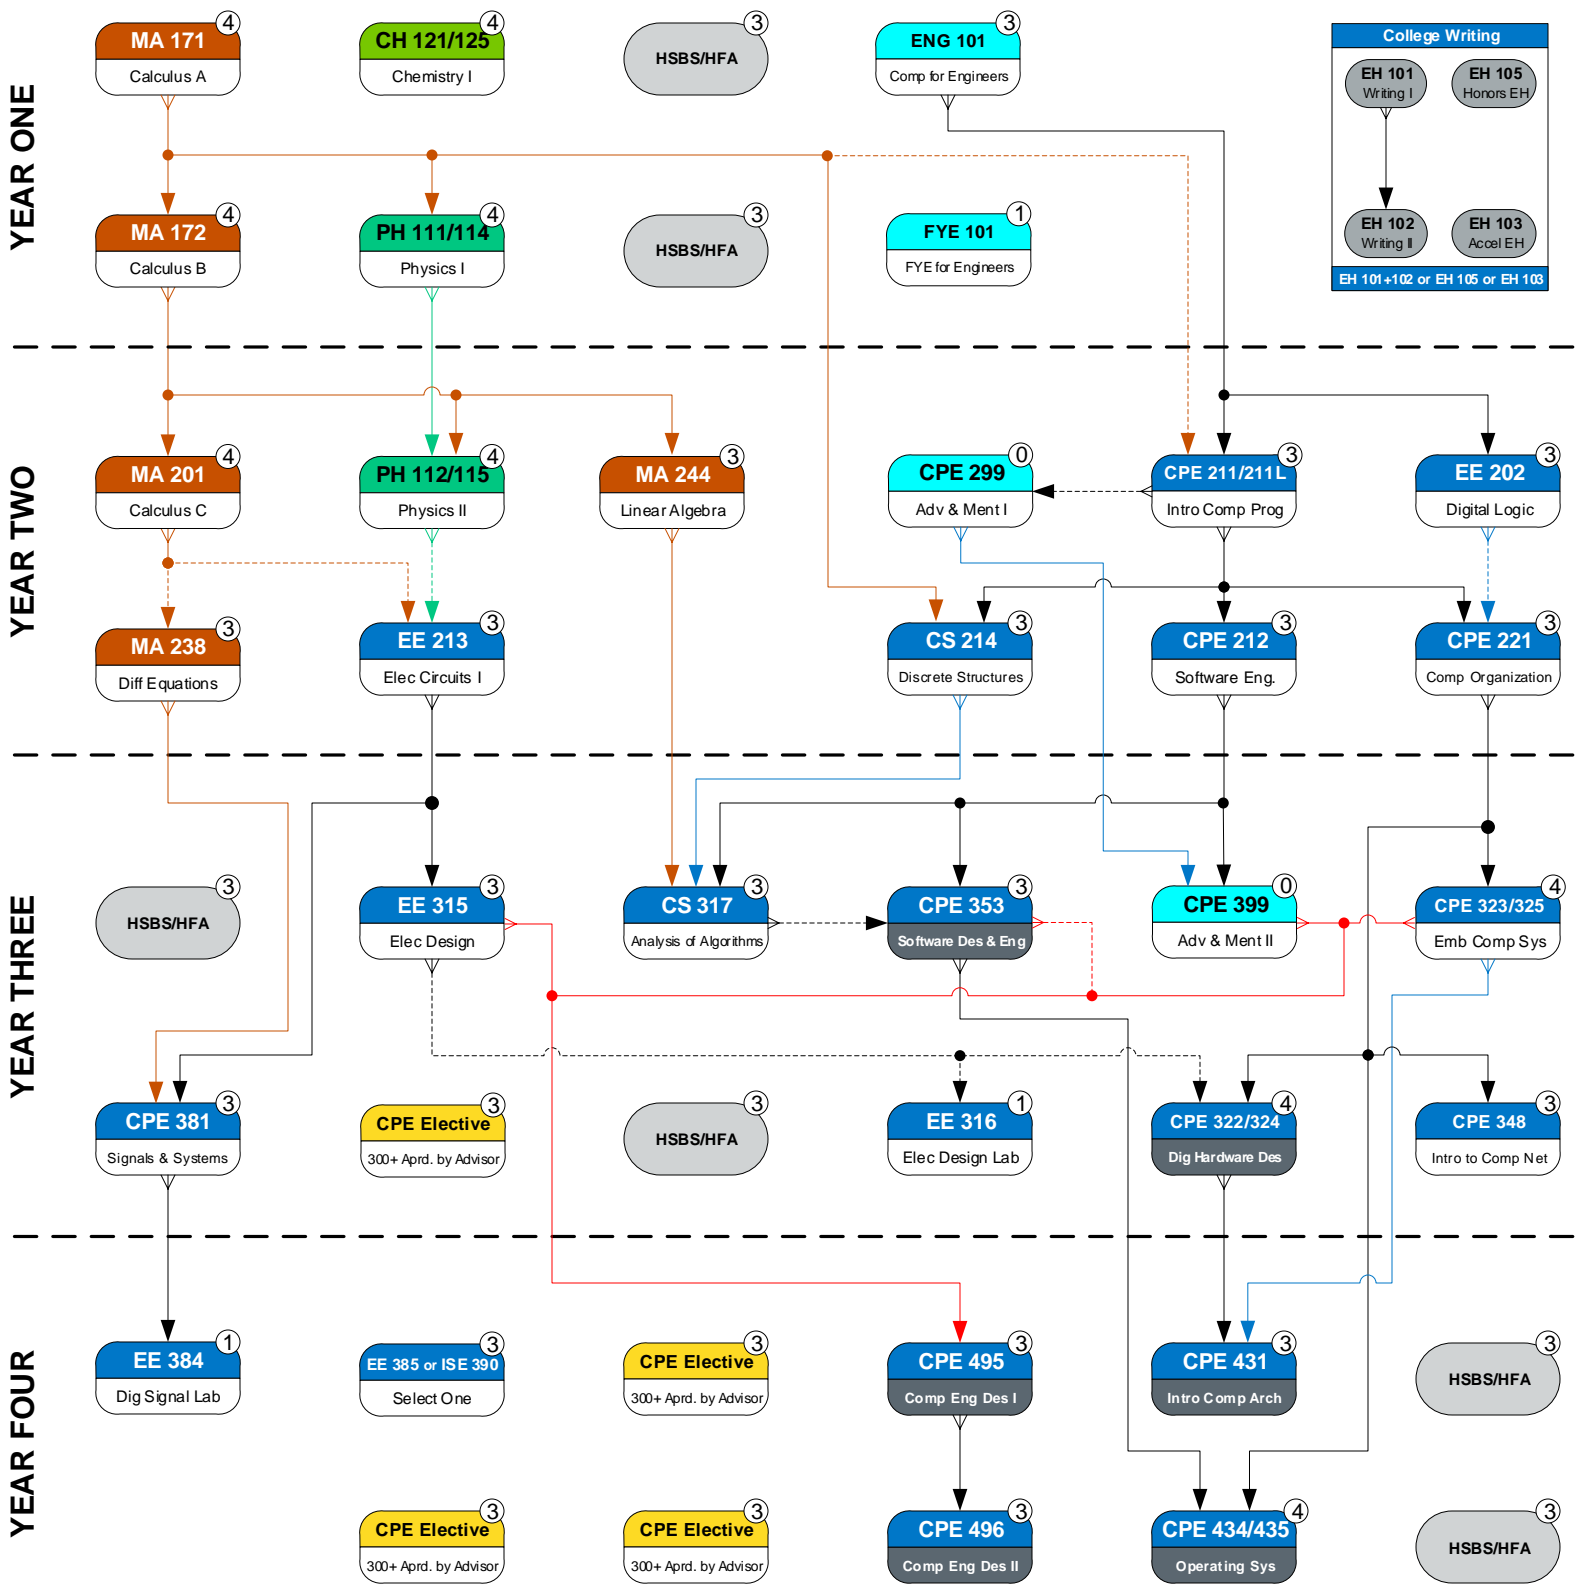

# Academic Flowchart

# Computer Engineering 2020/2021 (129 Hours)

<b>Legend</b> Updated: 5/1/20	<span style="color: orange;">■</span> Mathematics	<span style="color: cyan;">■</span> Engineering General	<span style="background-color: lightgrey;">■</span> College Writing	③ Credit Hours
	<span style="color: green;">■</span> Physics	<span style="color: blue;">■</span> Engineering Major	<span style="background-color: lightgrey;">■</span> History, Social & Behavioral Science	→ Prerequisite
	<span style="color: lightgreen;">■</span> Chemistry / Biology	<span style="color: yellow;">■</span> Engineering Elective	<span style="background-color: lightgrey;">■</span> Humanity & Fine Art (HSBS/HFA)	- - - - - Prereq w/concurrency
			<span style="background-color: grey;">■</span> Offered only in semester listed	