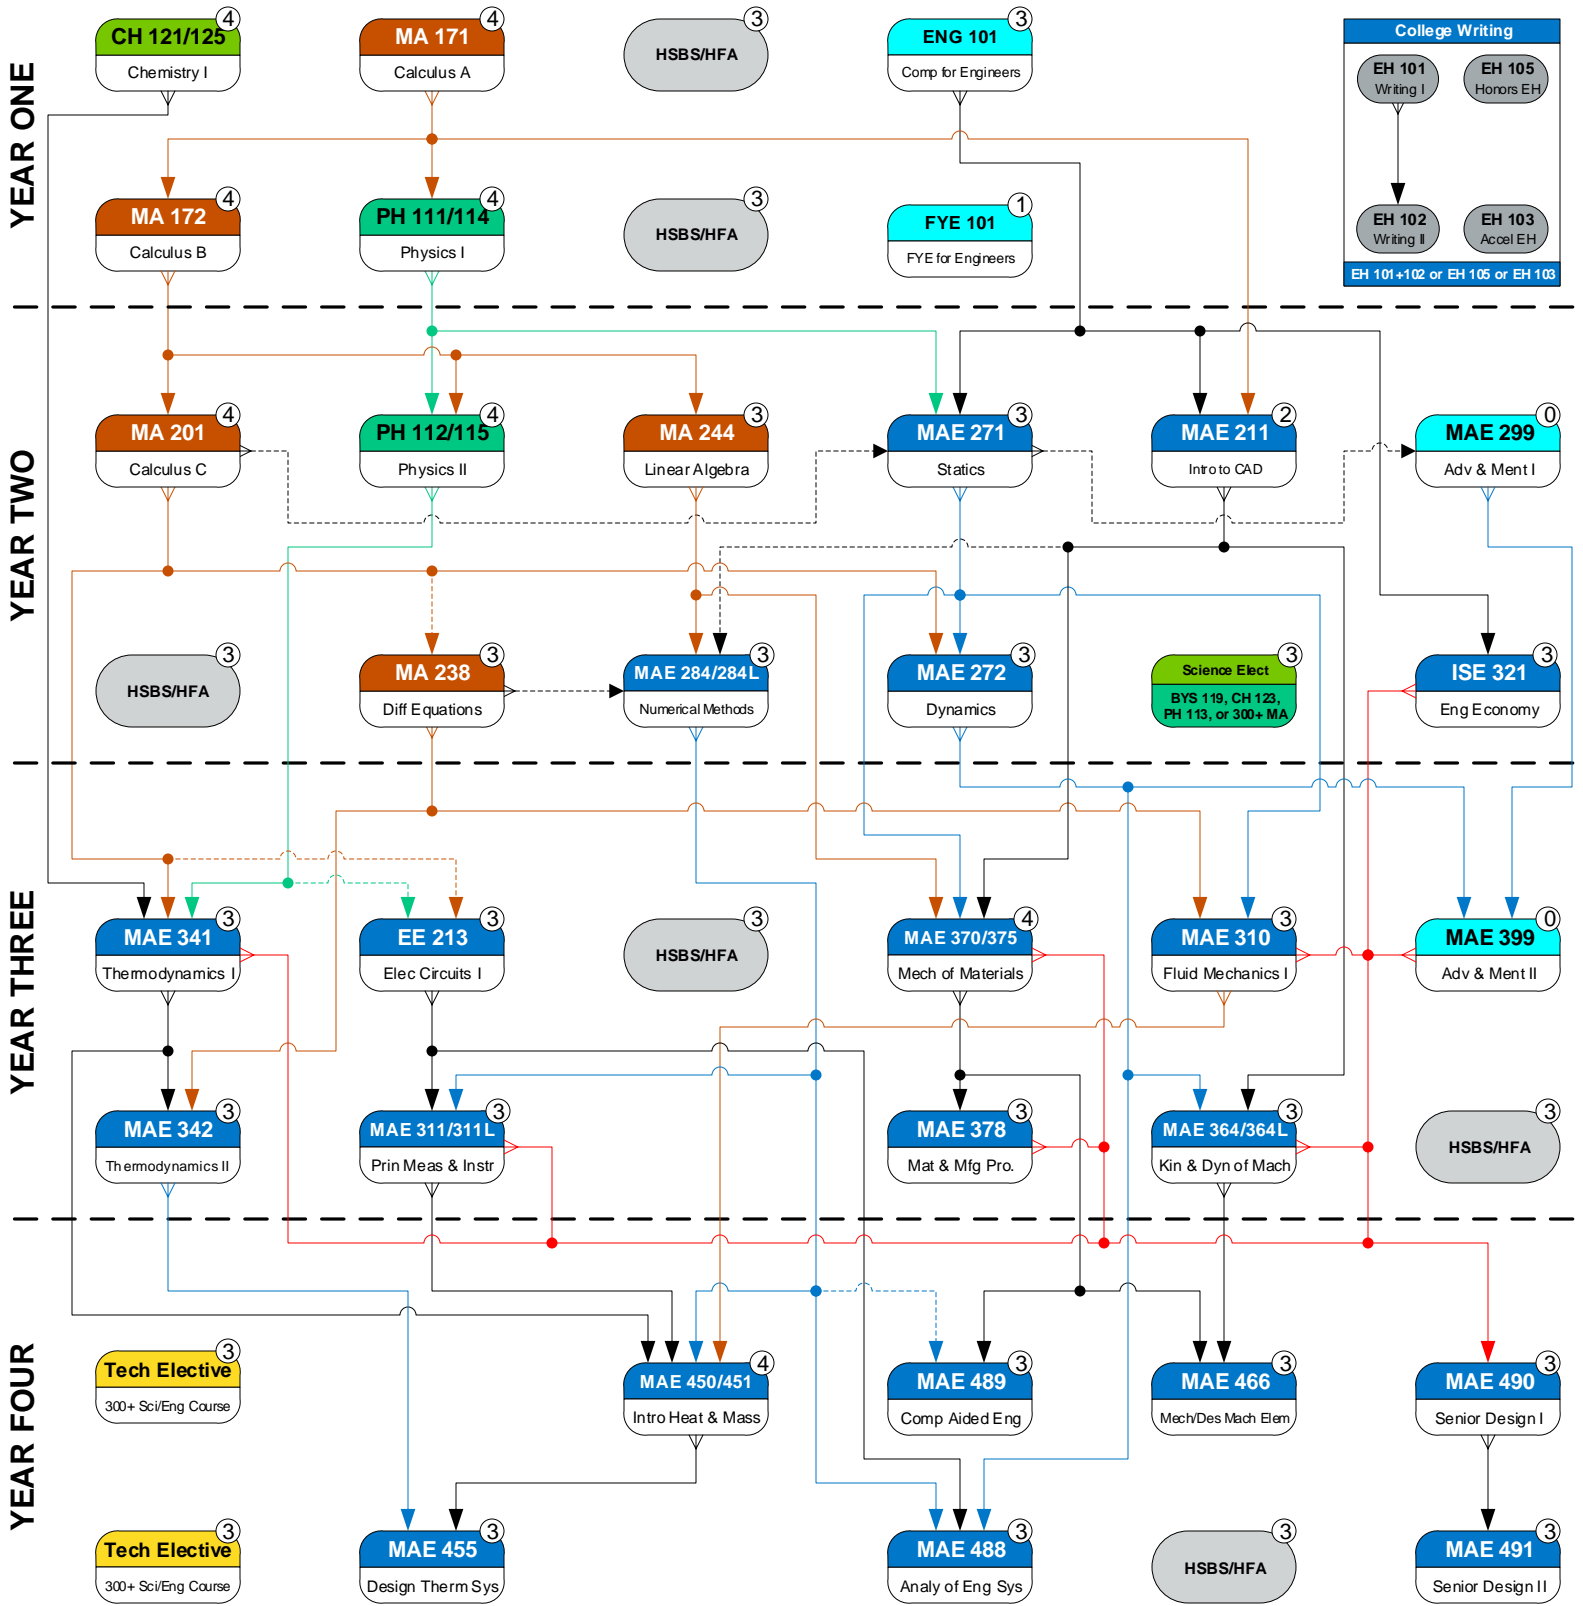

Academic Flowchart

Mechanical Engineering 2019/2020 (128 Hours)

Legend Updated: 6/2/19	Mathematics	Engineering General	College Writing	Credit Hours
	Physics	Engineering Major	History, Social & Behavioral Science Humanity & Fine Art (HSBS/HFA)	Prerequisite
	Chemistry / Biology	Engineering Elective	Offered only in semester listed	Prereq/concurrency