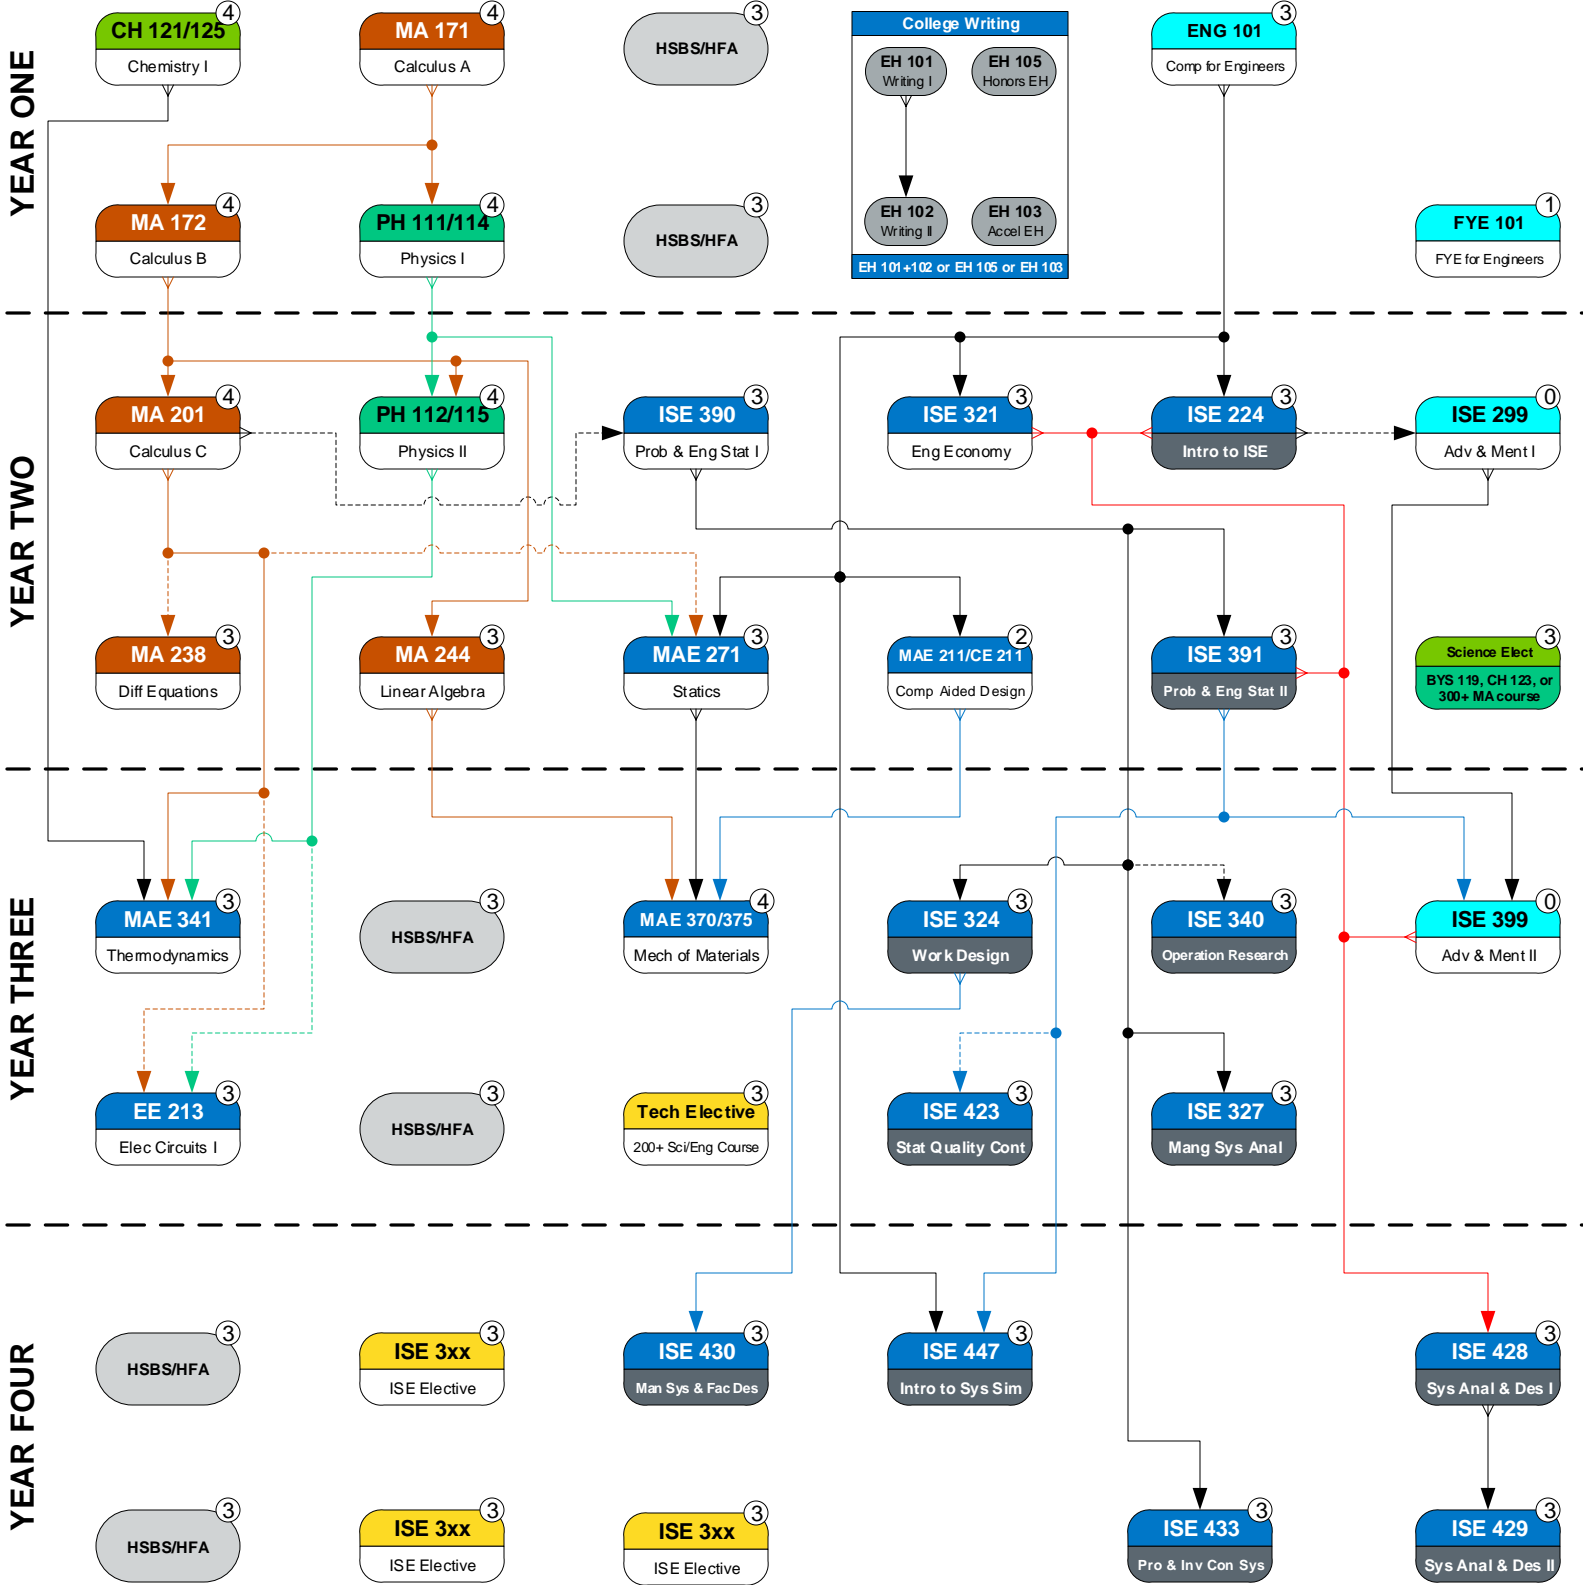

Academic Flowchart

Legend Updated: 6/2/19	Mathematics	Engineering General	College Writing	Credit Hours
	Physics	Engineering Major	History, Social & Behavioral Science Humanity & Fine Art (HSBS/HFA)	Prerequisite
	Chemistry / Biology	Engineering Elective	Offered only in semester listed	Prereq w/concurrency