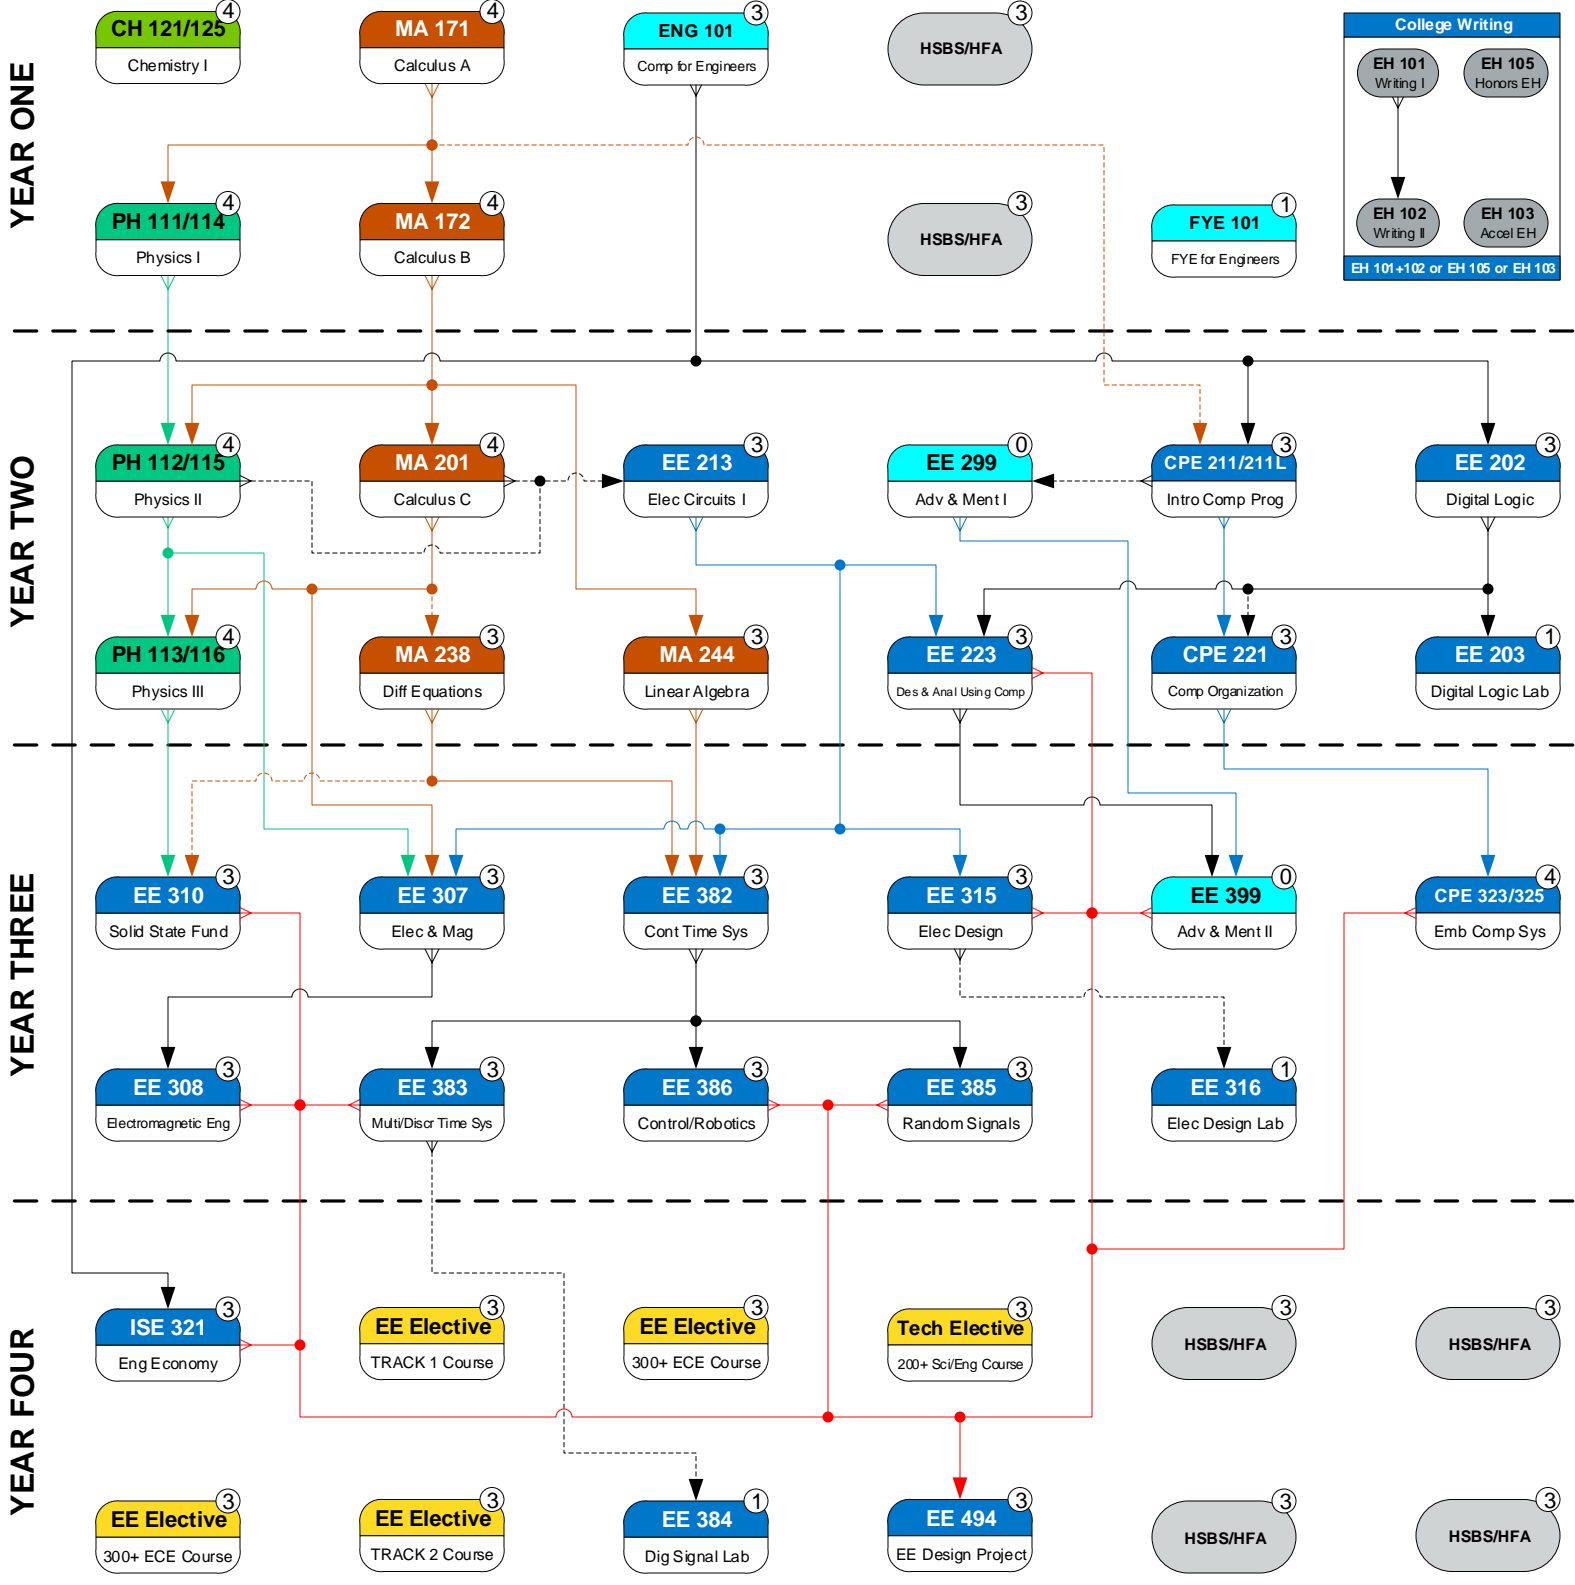

Academic Flowchart

Electrical Engineering 2019/2020 (129 Hours)

Legend Updated: 6/21/19	Mathematics	Engineering General	College Writing	Credit Hours
	Physics	Engineering Major	History, Social & Behavioral Science Humanity & Fine Art (HSBS/HFA)	Prerequisite
	Chemistry	Engineering Elective		Prereq w/concurrency