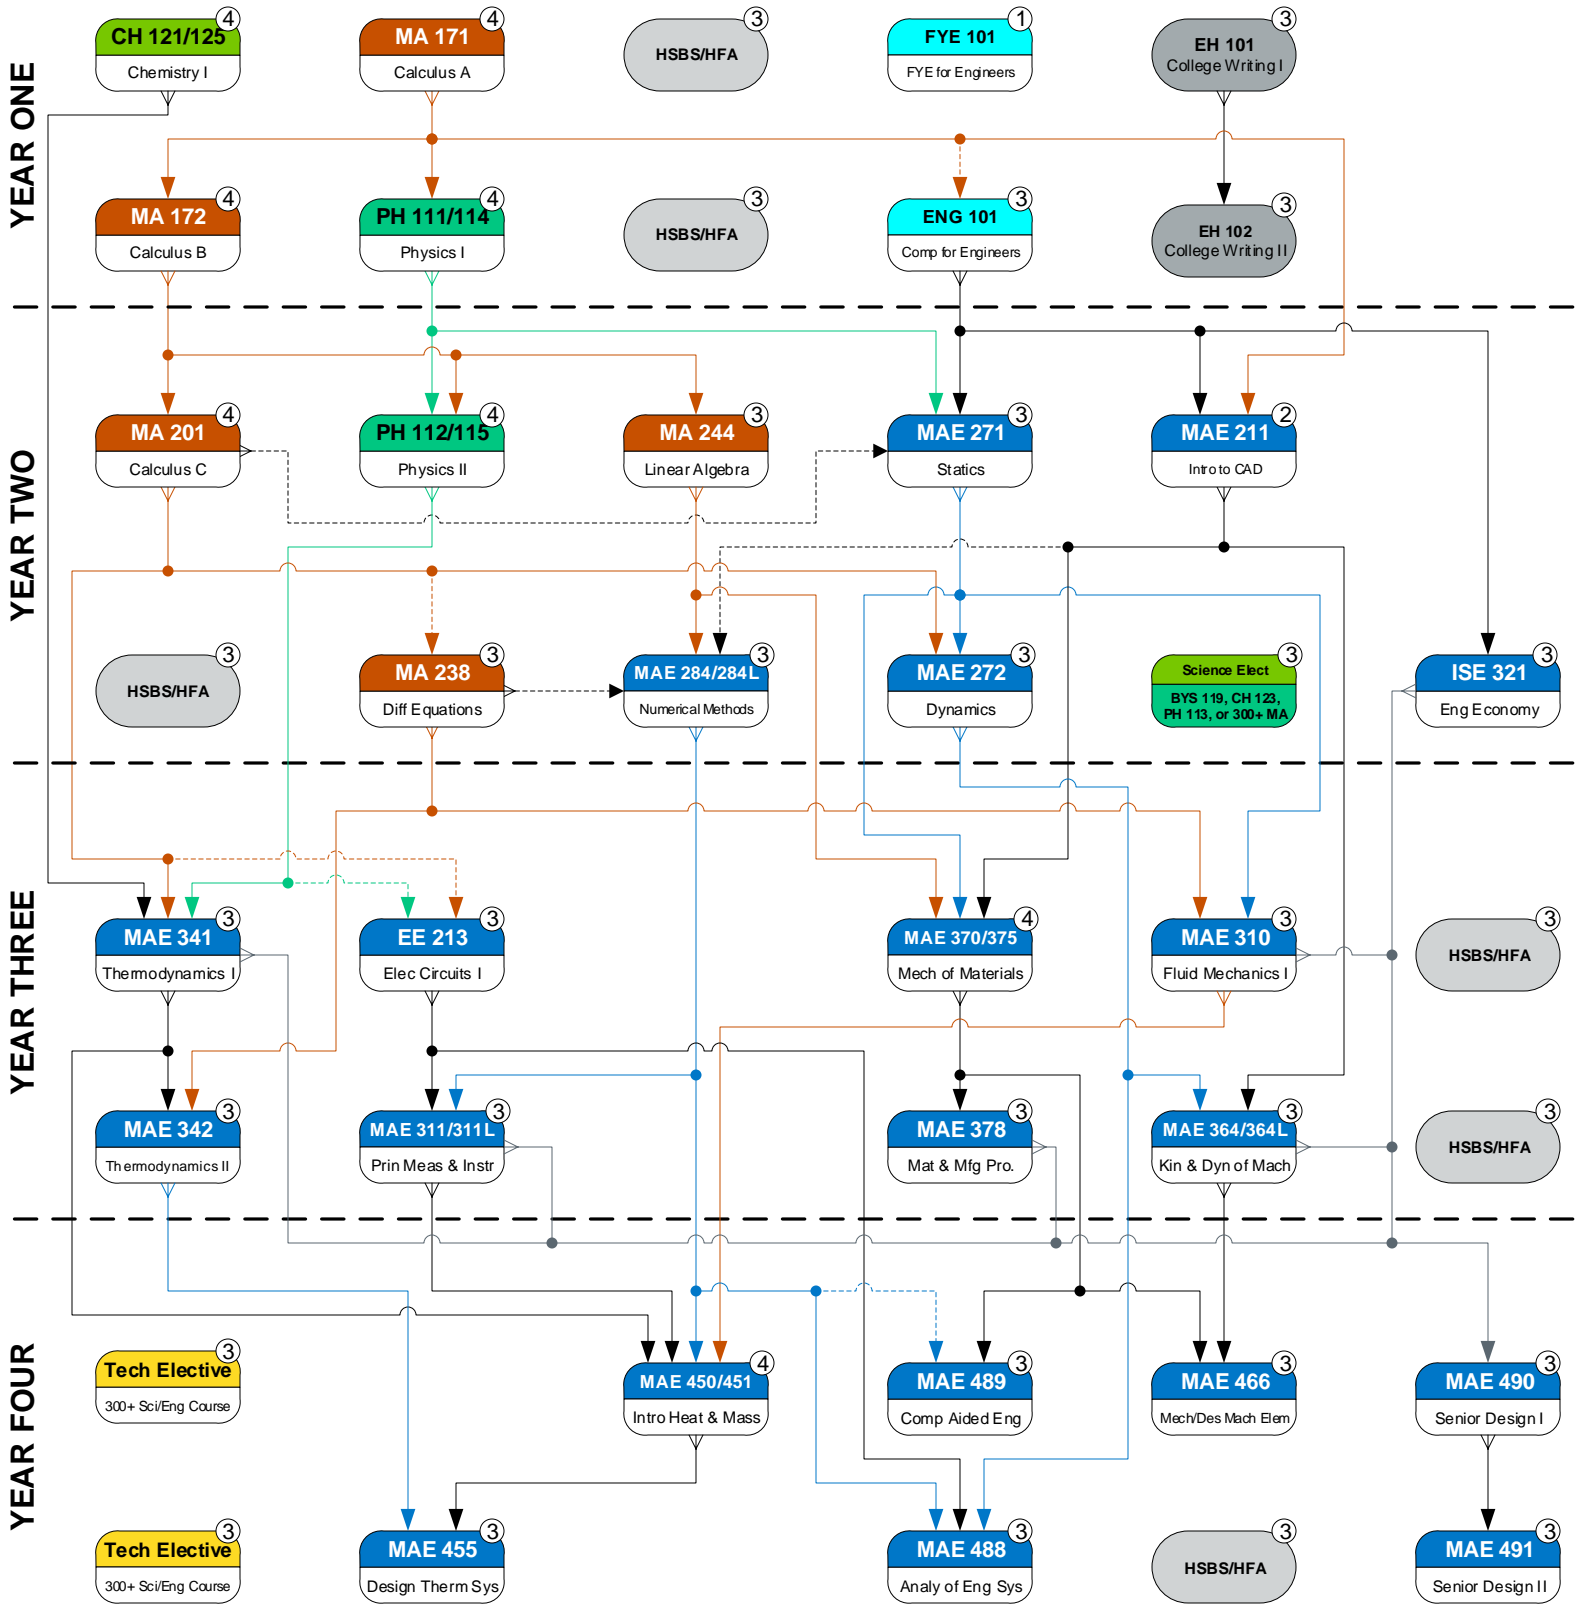

Academic Flowchart

Mechanical Engineering 2018/2019 (128 Hours)

Legend Updated: 8/8/18	Mathematics	First-Year Engineering	Freshman Completion	Credit Hours
	Physics	Engineering	History, Social & Behavioral Science	Prerequisite
	Chemistry / Biology	Technical Elective	Offered only in semester listed	Prereq w/concurrency