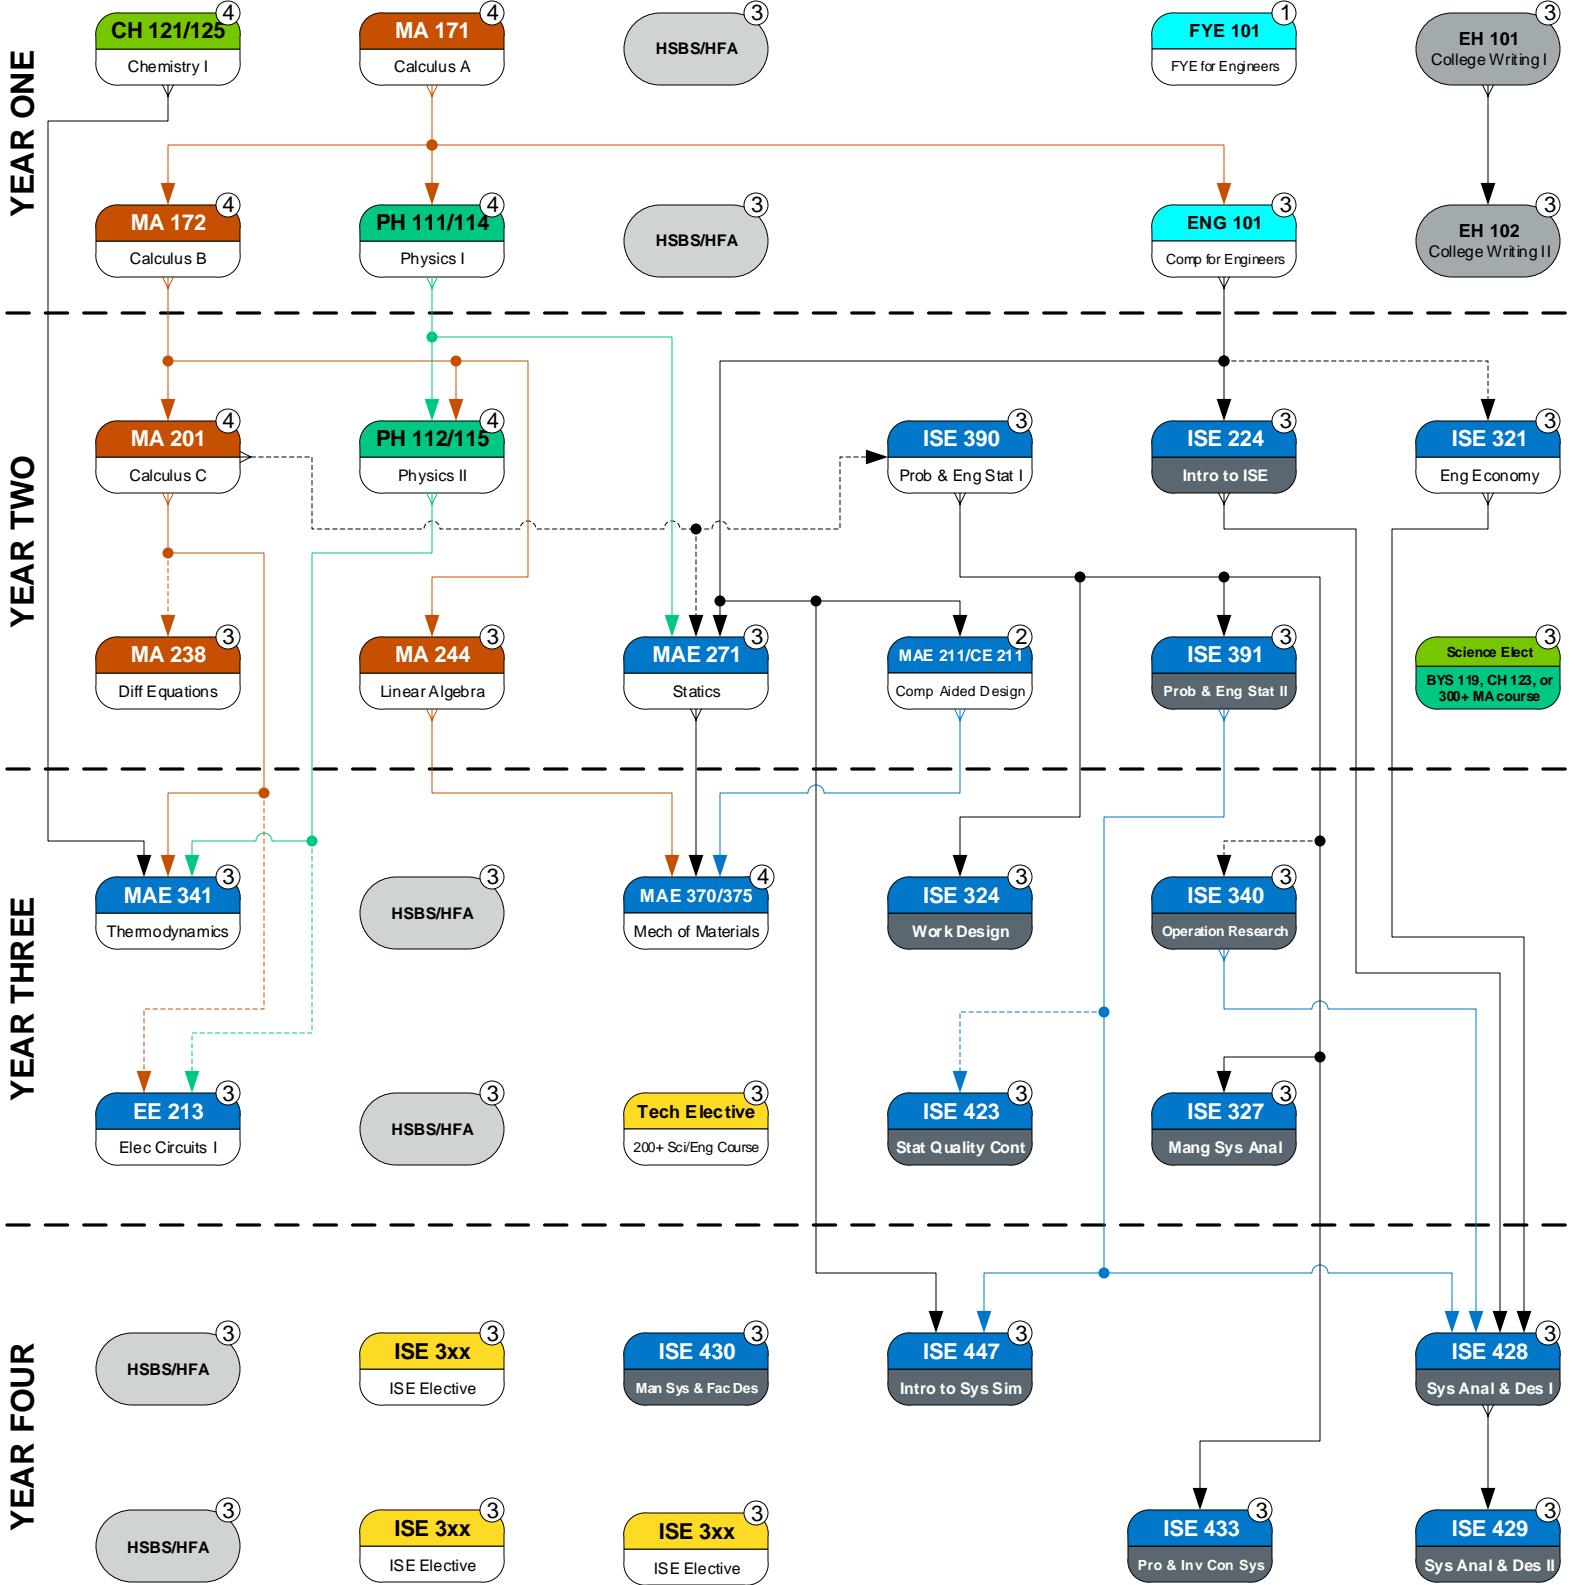

Academic Flowchart

Legend Updated: 8/8/18	Mathematics	First Year Engineering	Freshman Composition	Credit Hours
	Physics	Engineering	History, Social & Behavioral Science Humanity & Fine Art	Prerequisite
	Chemistry / Biology	Electives	Offered only in semester listed	Prereq w/concurrency