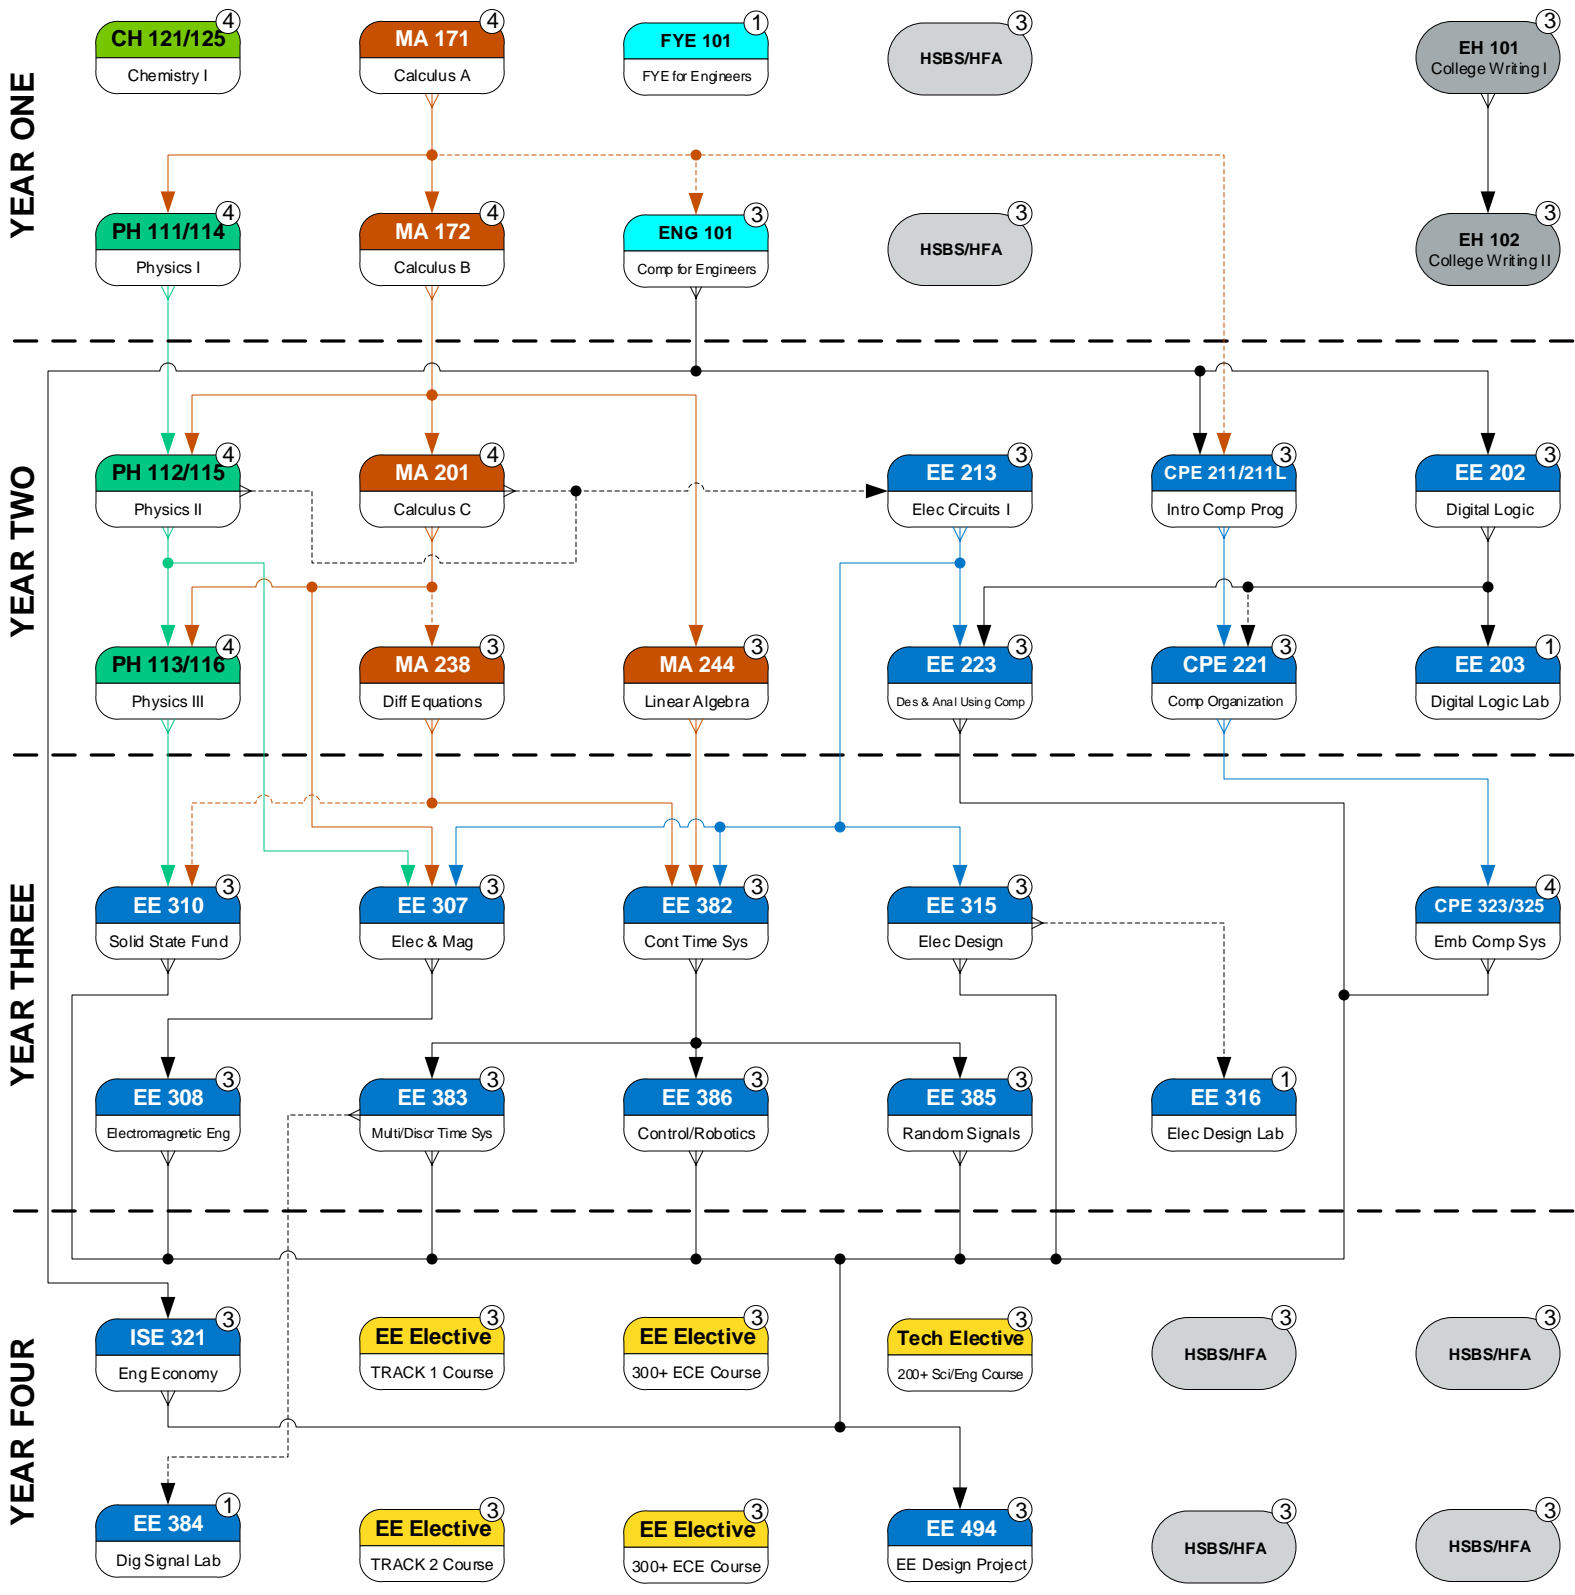

Academic Flowchart

Electrical Engineering 2018/2019 (129 Hours)

Legend Updated: 8/8/18	Mathematics	First-Year Engineering	Freshman Composition	Credit Hours
	Physics	Engineering	History, Social & Behavioral Science Humanity & Fine Art	Prerequisite
	Chemistry	Engineering Electives		Prereq w/concurrency