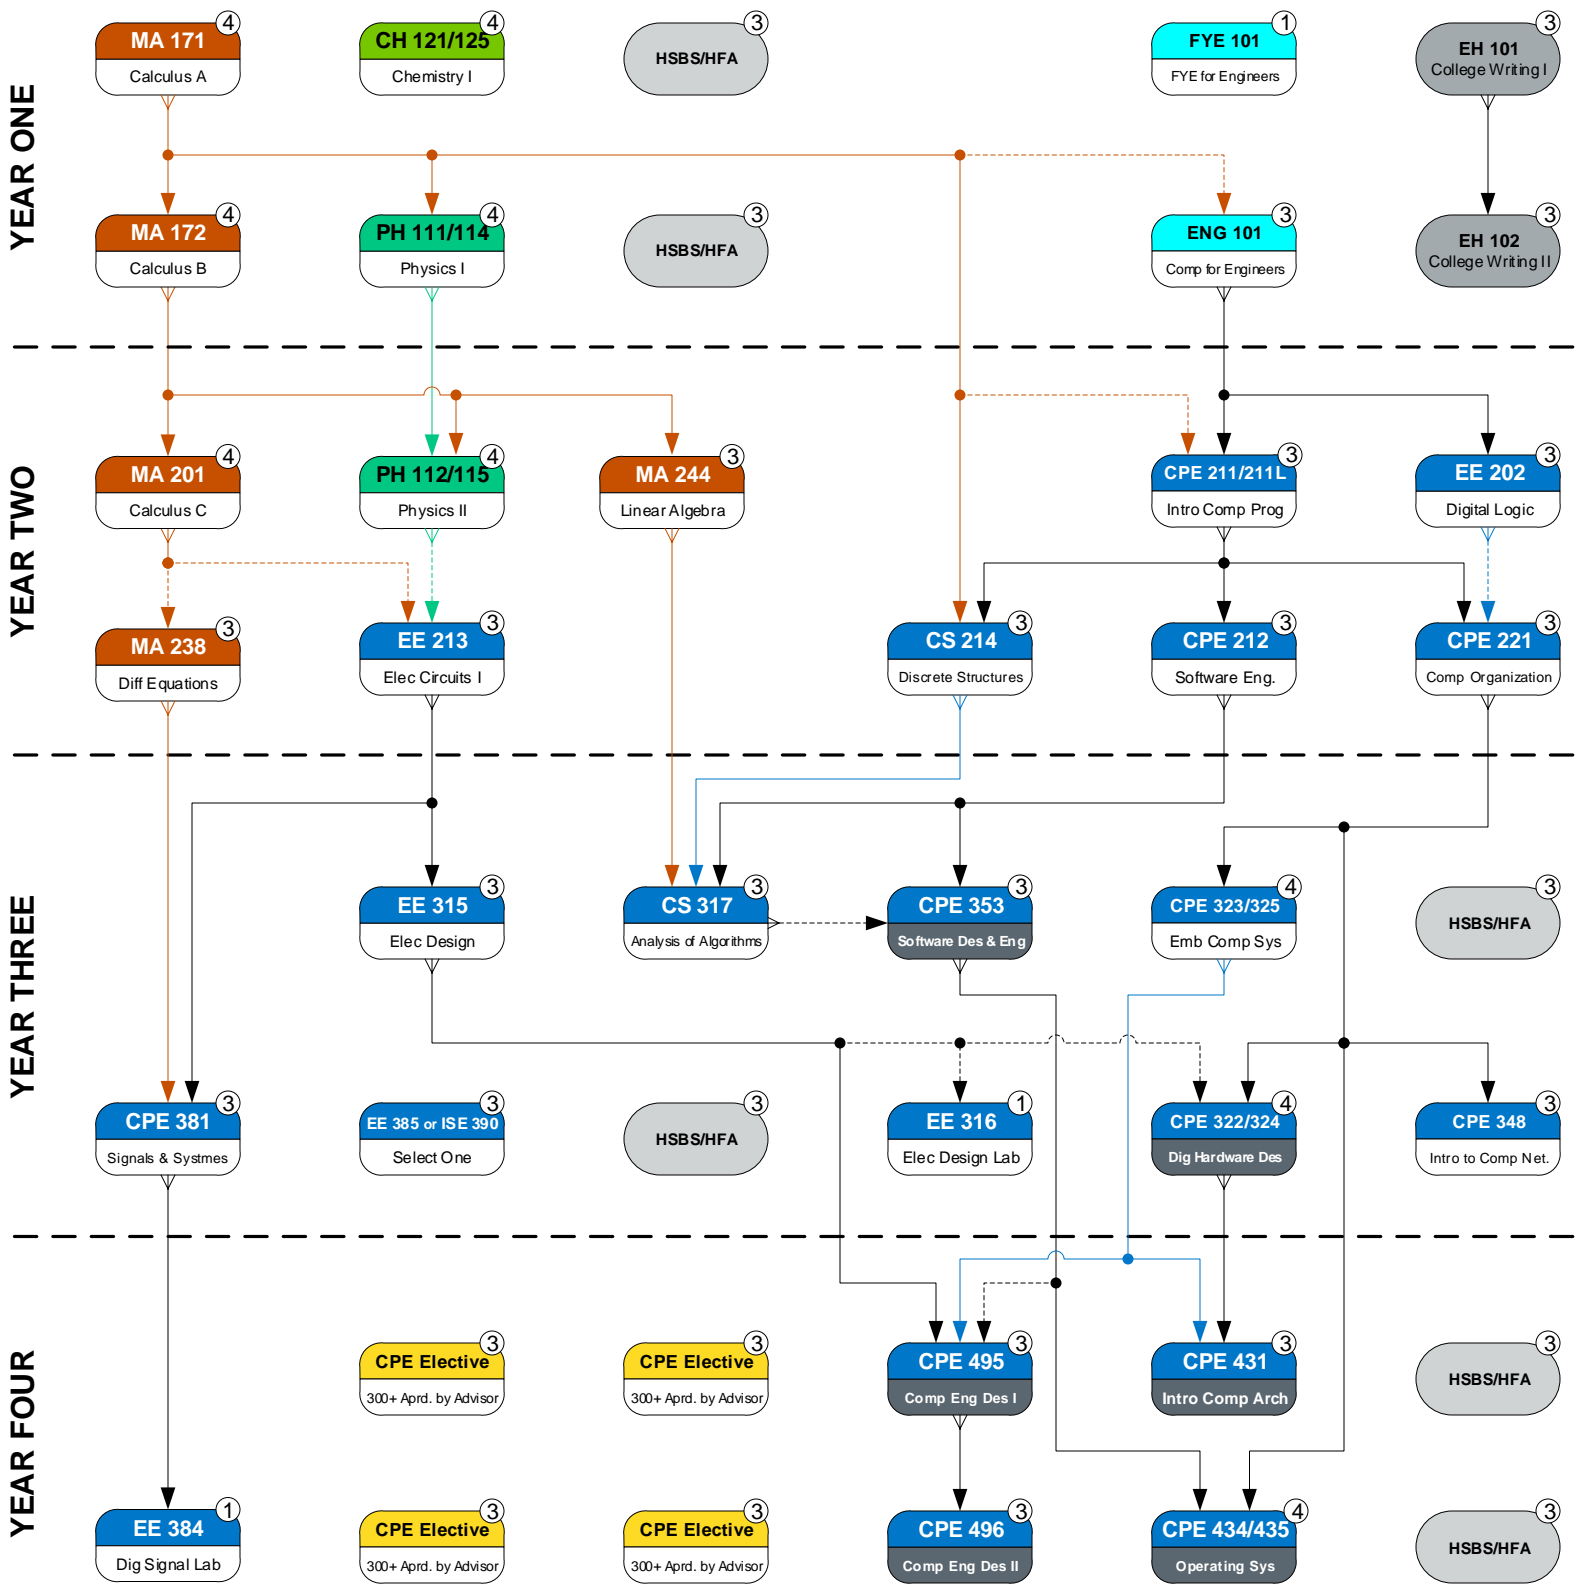

Academic Flowchart

Computer Engineering 2018/2019 (129 Hours)

Legend Updated: 8/8/18	Mathematics	First Year Engineering	Freshman Comp	Credit Hours
	Physics	Engineering	History, Social & Behavioral Science Humanity & Fine Art	Prerequisite
	Chemistry / Biology	Engineering Electives	Offered only in semester listed	Prereq w/concurrency