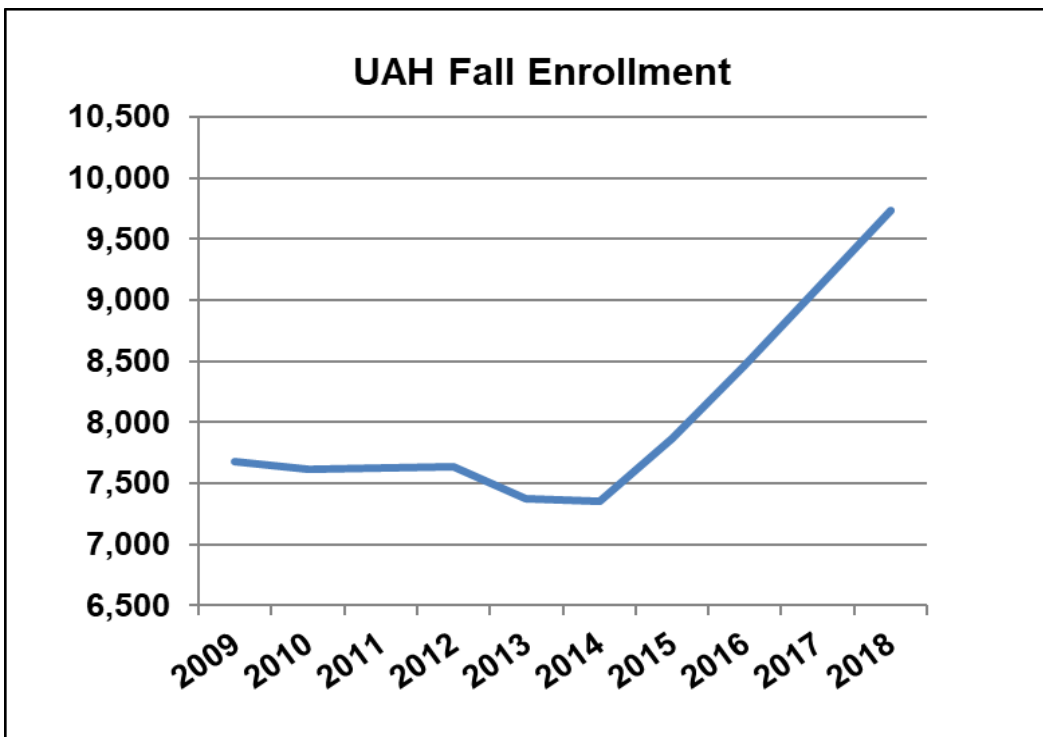

THE UNIVERSITY OF
ALABAMA IN HUNTSVILLE

UAH sets record with nearly 10,000 students enrolled this semester

Sep 04, 2018 RocketCityNow

UAH sets record with nearly 10,000 students enrolled this semester

Sep 04, 2018 RocketCityNow