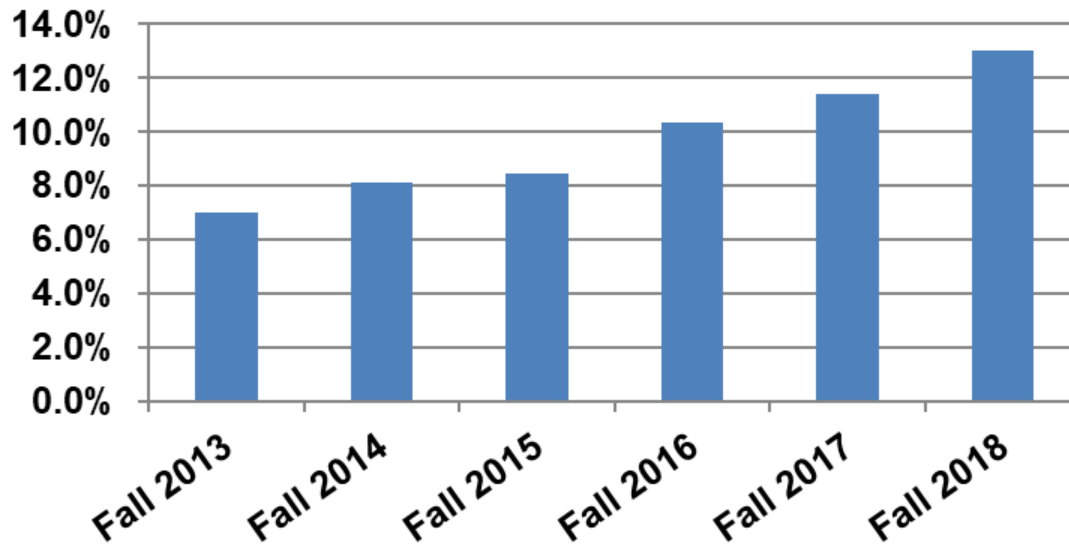

Honors % of Undergraduates

\$54.2K

#1 EARLY CAREER PAY
IN ALABAMA

-PayScale (2017-2018)

Career Services

Aggregate Placement Data					
Graduation Date	Total Grads	Total Successful Contacts	Total Grads "Seeking"	Total Grads Placed	% Placed
December 2016	678	480	9	471	98%
May 2017	782	563	20	543	96%
August 2017	198	121	1	120	99%
Total	1658	1164	30	1134	97%