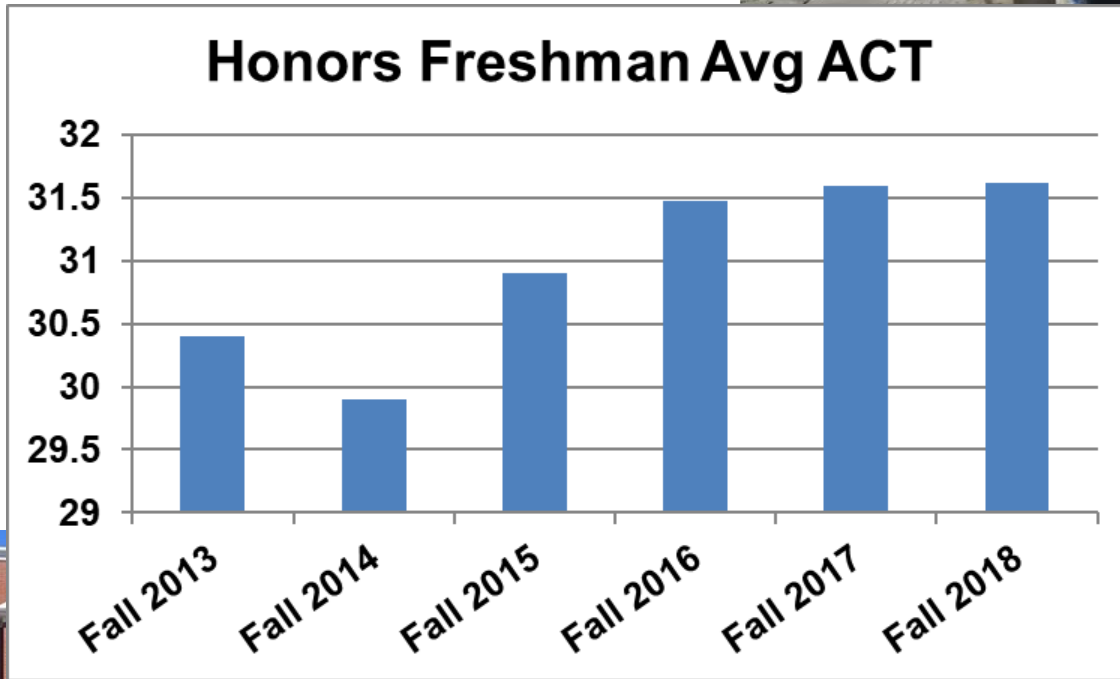

Largest freshman class in UAH History

UAH News SEP 04, 2018 | Ray Garner

Highest ACT test average in UAH history

UAH News SEP 04, 2018 | Ray Garner

45% \geq 4.0 HSGPA; 45% \geq 30 ACT

Honors Enrollment

Honors Freshman Enrollment

Honors % of Undergraduates

\$54.2K

#1 EARLY CAREER PAY
IN ALABAMA

-PayScale (2017-2018)

Career Services

Aggregate Placement Data					
Graduation Date	Total Grads	Total Successful Contacts	Total Grads "Seeking"	Total Grads Placed	% Placed
December 2016	678	480	9	471	98%
May 2017	782	563	20	543	96%
August 2017	198	121	1	120	99%
Total	1658	1164	30	1134	97%