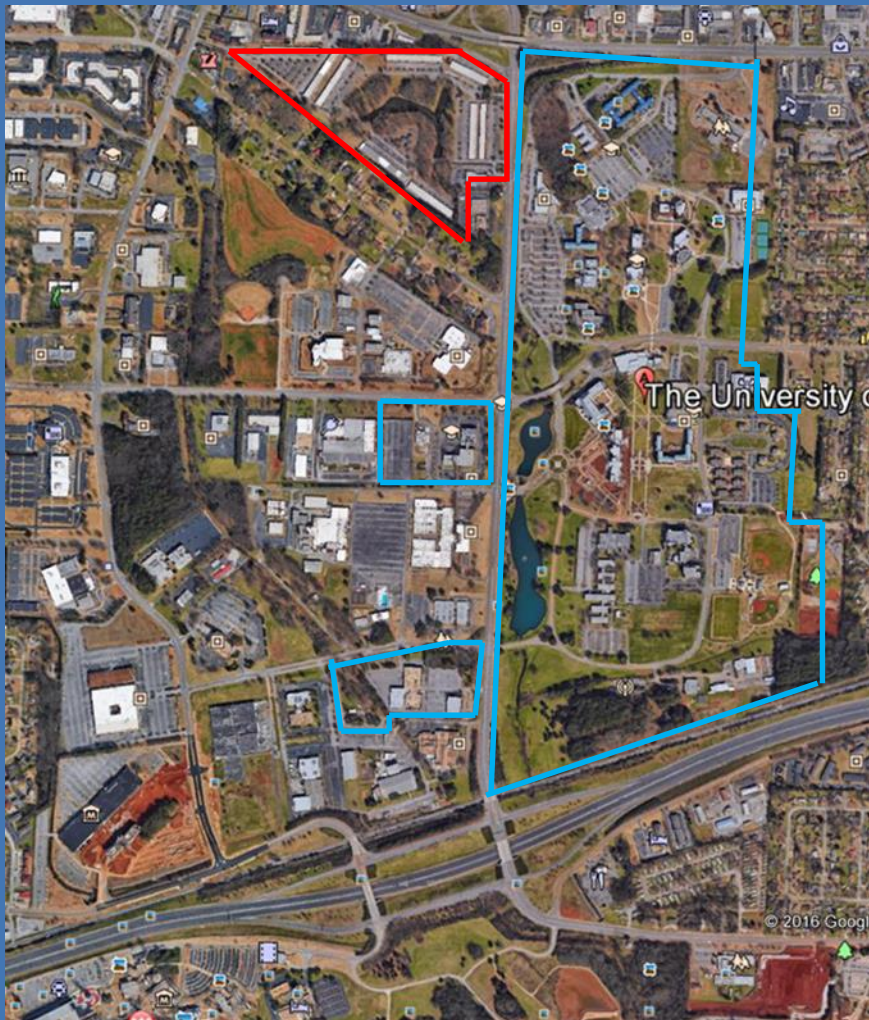

AL.COM Updated Jan 29, 2018; Posted Jan 29, 2018

Research/Commercialization

Campus Enhancements

Morton Hall
Renovation/
Expansion

Charger Village II

Alpha Omicron Pi

EXECUTIVE PLAZA

Campus Master Plan

- Pursue strategic land acquisitions
- Explore collaborative development efforts
 - Holmes to the east
 - Research and commercial areas to the west

Exec Plaza Acquisition

- Future campus expansion
- Development of a “college town neighborhood,” a walkable space of mixed use residential and retail amenities