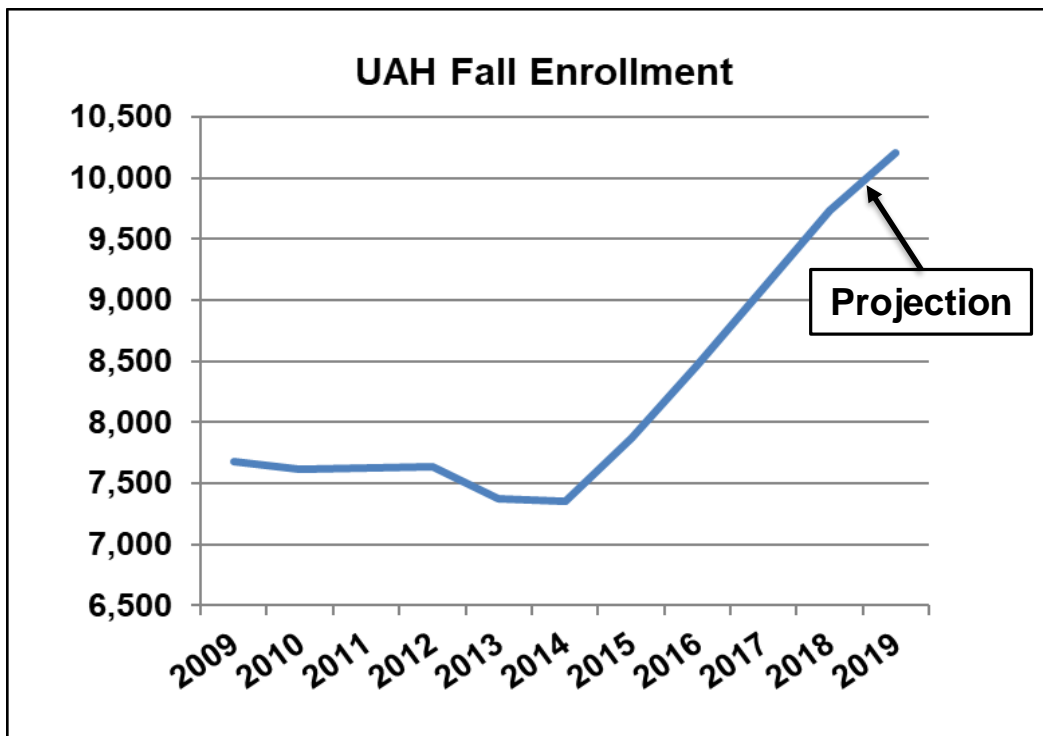

THE UNIVERSITY OF
ALABAMA IN HUNTSVILLE

UAH sets record with nearly 10,000 students enrolled this semester

Sep 04, 2018 RocketCityNow

UAH sets record with nearly 10,000 students enrolled this semester

Sep 04, 2018 RocketCityNow