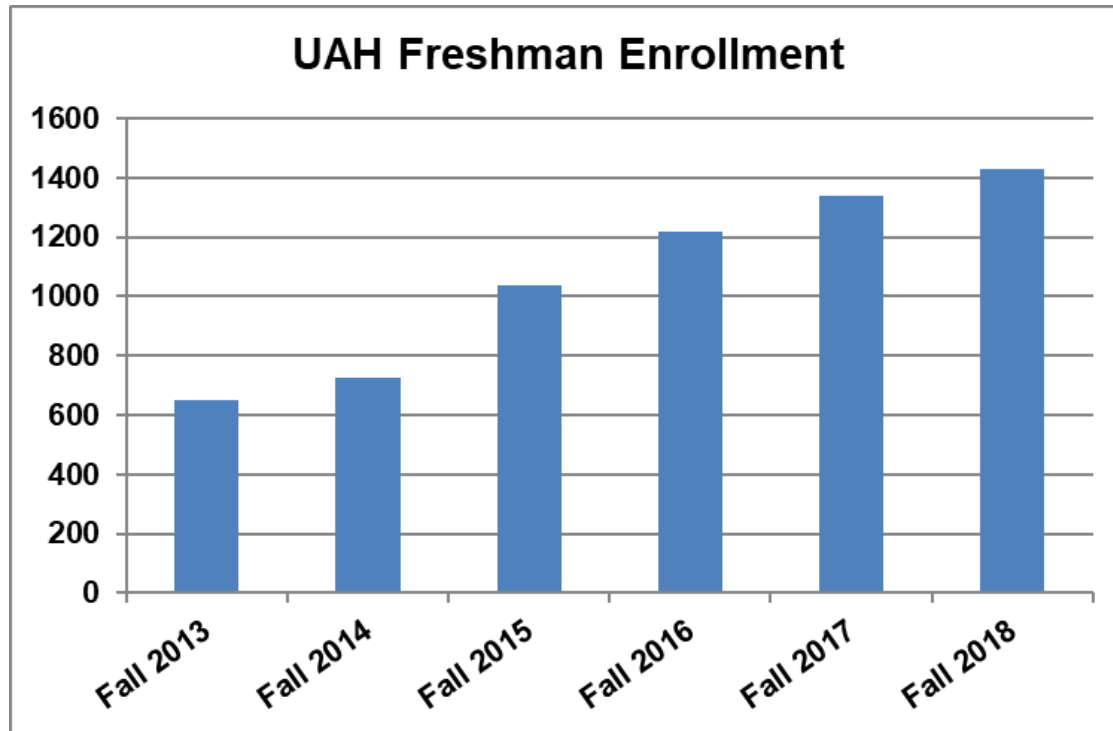

Largest freshman class in UAH History

UAH News SEP 04, 2018 | Ray Garner