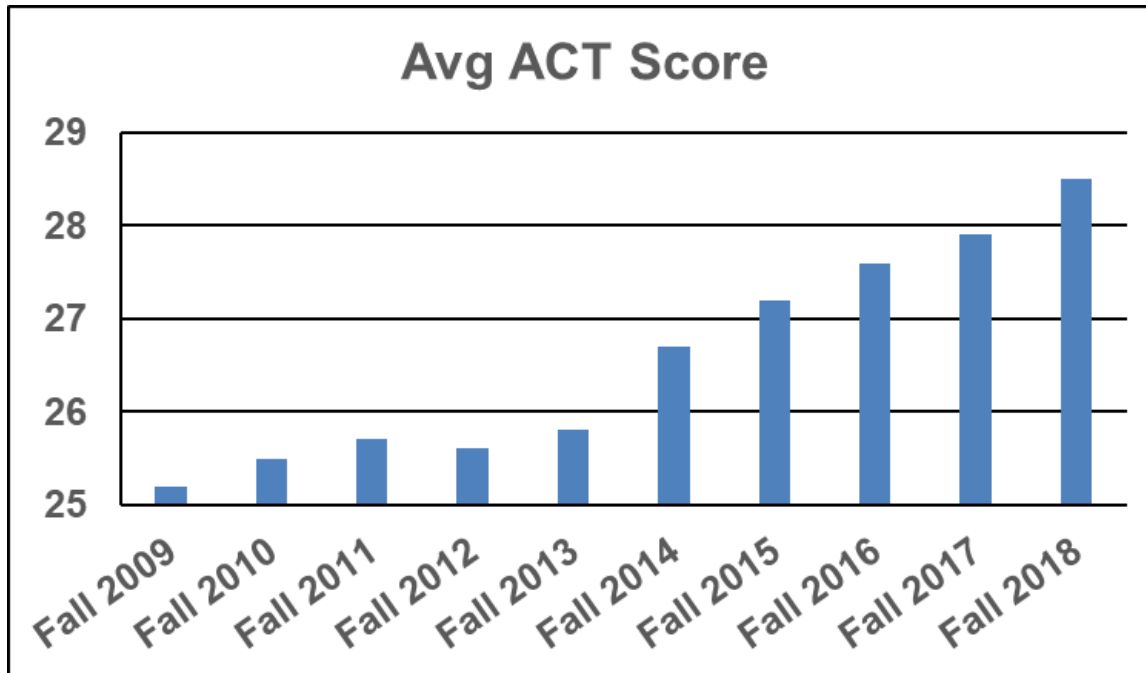

45% $\geq$ 4.0 HSGPA; 45% $\geq$ 30 ACT