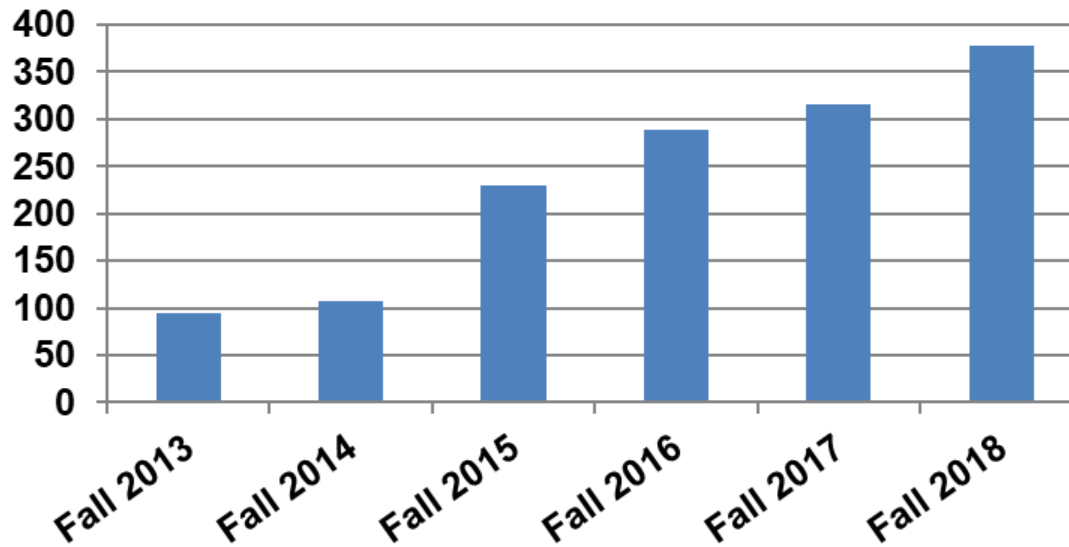

Honors % of Undergraduates

\$54.2K

#1 EARLY CAREER PAY
IN ALABAMA

-PayScale (2017-2018)

Career Services

Aggregate Placement Data					
Graduation Date	Total Grads	Total Successful Contacts	Total Grads "Seeking"	Total Grads Placed	% Placed
December 2016	678	480	9	471	98%
May 2017	782	563	20	543	96%
August 2017	198	121	1	120	99%
Total	1658	1164	30	1134	97%