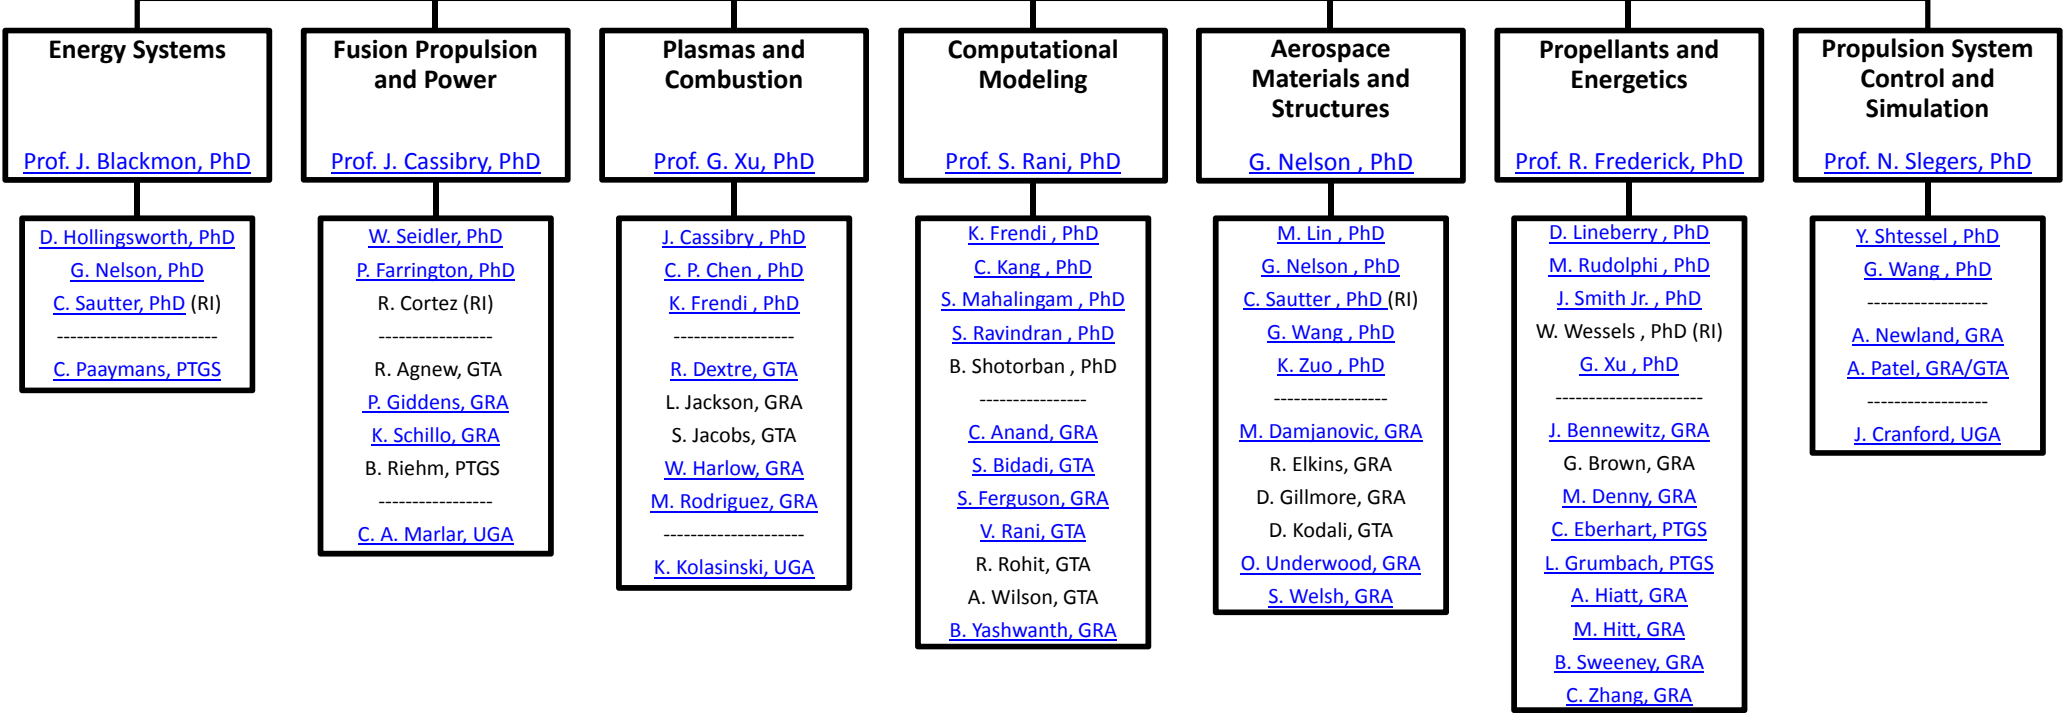

**Eminent Scholar In Propulsion
(Vacant)**

**Aerospace Propulsion and Systems Integration
Strategic Planning**
[R. Tyson](#), Chair; [D. B. Landrum](#), MAE Aero Systems Liaison

Propulsion Laboratory and Safety
[Dr. D. Lineberry, PhD](#), Laboratory Operations
[T. Hall](#), Test Engineer

RI=Research Institute; GRA = Graduate Research Assistant; UGA = Undergraduate Assistant; PTS = Part Time Students; SS4=Student Specialist IV
 Fall 2013, rev30-10