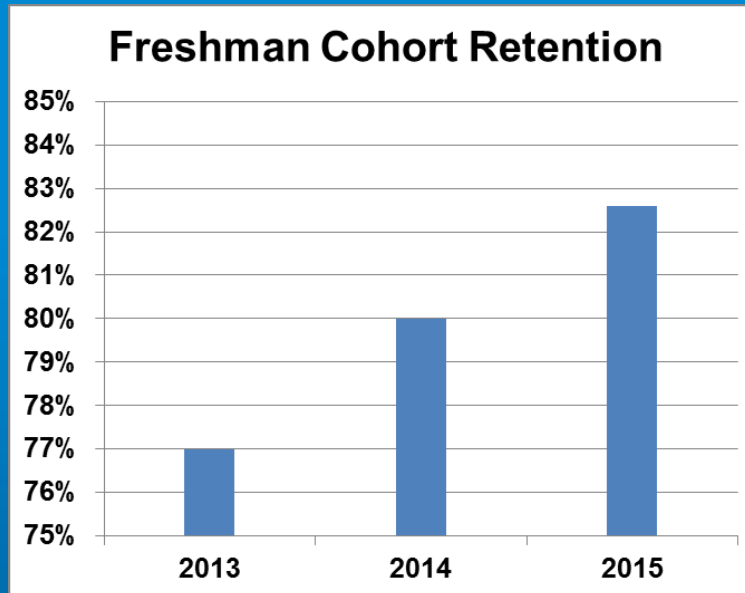

UAH shatters marks, sets record for enrollment AL.com, September 1, 2016

UAH bashes benchmarks

UAH News, SEP 01, 2016

Best ever retention rate

The highest retention rate in UAH's history was recorded for 2015-2016 at 82.6 percent.