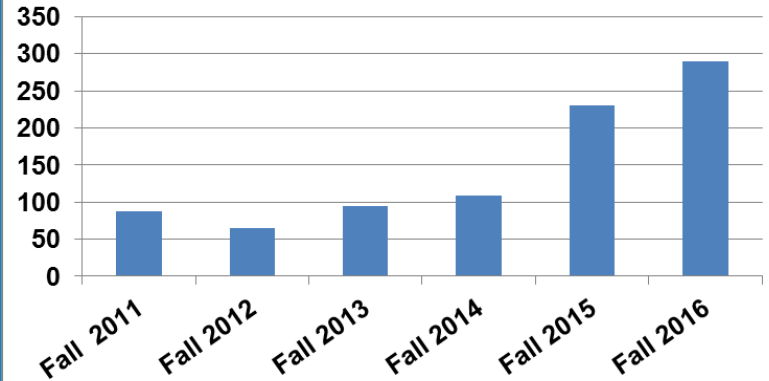

Honors Freshman Enrollment