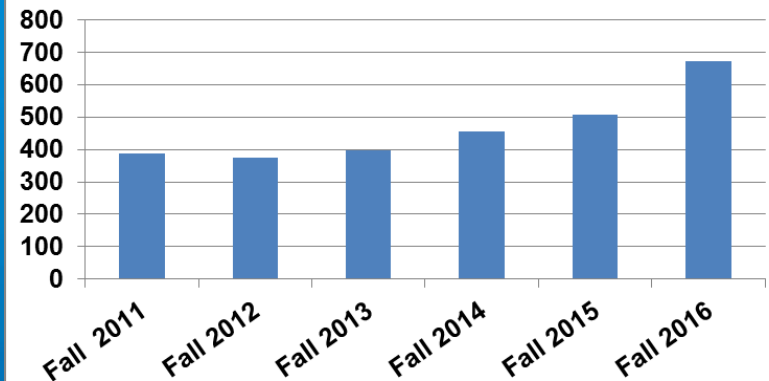

Honors Enrollment