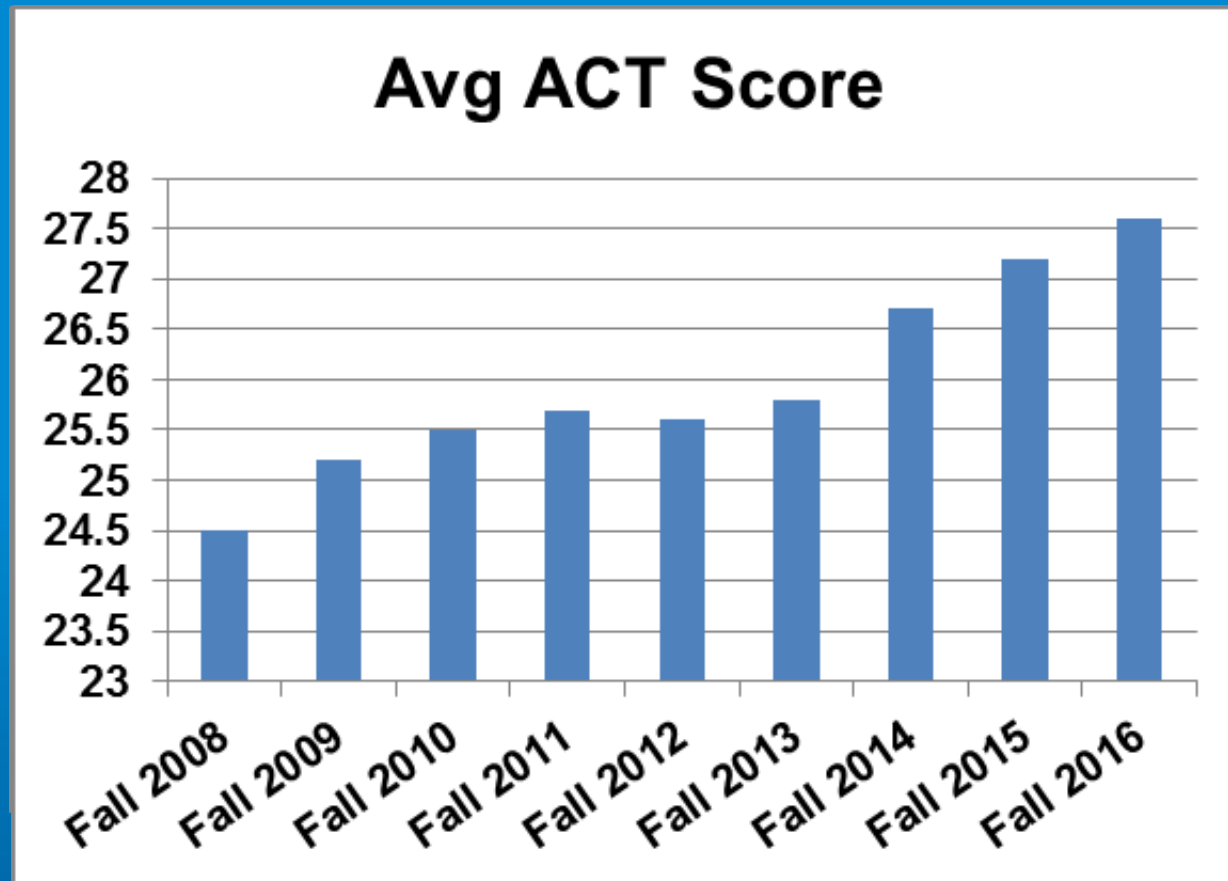

UAH shatters marks, sets record for enrollment AL.com, September 1, 2016