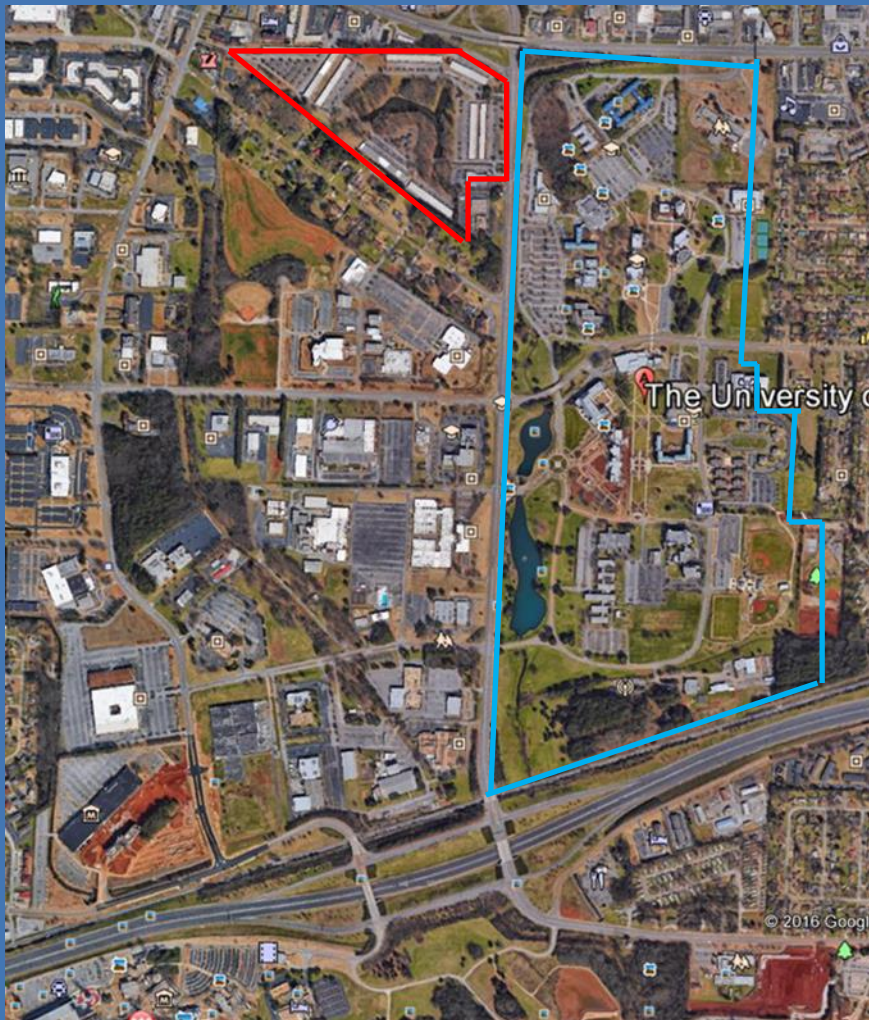

THE UNIVERSITY OF
ALABAMA IN HUNTSVILLE

OVERFLOW STUDENT HOUSING

Highland Pointe: 5.7 miles

Emerald Ridge: 5.1 miles

Waterford Square: 6.2 miles

Ashford Terrace: 1.7 miles

EXECUTIVE PLAZA

Campus Master Plan

- Pursue strategic land acquisitions
- Explore collaborative development efforts
 - Holmes to the east
 - Research and commercial areas to the west

EXECUTIVE PLAZA

THE UNIVERSITY OF
ALABAMA IN HUNTSVILLE