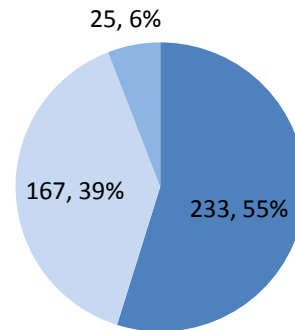

UNIVERSITY OF ALABAMA IN HUNTSVILLE

INTERNATIONAL STUDENT AND SCHOLAR OFFICE - INTERNATIONAL STUDENT* ENROLLMENT
Academic Year 2007-2008

	Country	Fall 2007	Spg 2008				
				46.	Saudi Arabia	6	3
1.	Argentina	1	1	47.	Serbia-Montenegro	10	10
2.	Australia	2	2	48.	South Africa	2	2
3.	Bangladesh	4	3	49.	South Korea	10	8
4.	Belgium	0	1	50.	Spain	3	3
5.	Bermuda	4	5	51.	St. Kitts and Nevis	1	1
6.	Brazil	4	3	52.	Sudan	3	2
7.	Bulgaria	1	1	53.	Syria	1	1
8.	Canada	29	26	54.	Tanzania	1	1
9.	Chile	1	1	55.	Taiwan	1	1
10.	China	49	42	56.	Thailand	2	0
11.	Columbia	3	3	57.	The Bahamas	5	5
12.	Congo	1	1	58.	Turkey	1	2
13.	France	1	2	59.	Turkmenistan	1	1
14.	Germany	3	5	60.	United Kingdom	6	4
15.	Ghana	5	5	61.	Uzbekistan	2	2
16.	Haiti	1	1	62.	Venezuela	2	2
17.	India	163	141	63.	Vietnam	3	2
18.	Indonesia	1	2	64.	Yemen	1	1
19.	Iran	3	5	65.	Yugoslavia	1	1
20.	Iraq	1	0				
21.	Israel	1	1		TOTAL	472	425
22.	Italy	5	3				
23.	Ivory Coast	1	1				
24.	Jamaica	1	1				
25.	Japan	75	67				
26.	Jordan	3	4				
27.	Kenya	6	7				
28.	Kuwait	1	0				
29.	Kyrgyzstan	1	1				
30.	Lebanon	1	1				
31.	Liberia	1	1				
32.	Malaysia	3	3				
33.	Mexico	4	4				
34.	Morocco	2	1				
35.	Nepal	6	8				
36.	Netherlands Antilles	1	1				
37.	Nigeria	3	2				
38.	Norway	2	2				
39.	Pakistan	2	1				
40.	Peru	3	3				
41.	Philippines	1	1				
42.	Poland	1	1				
43.	Romania	2	3				
44.	Russia	3	3				
45.	Saint Lucia	4	3				

*International students are defined as all non-immigrants (F-1, J-1, H, TN, etc.) enrolled in any number of hours in the given semester.

Total International Enrollment by college; Academic Year 2007-2008

Total Enrollment by level Fall 2007

■ Graduate ■ Undergraduate ■ Non-degree & IEP

Total Enrollment by level Spring 2008

■ Graduate ■ Undergraduate ■ Non-degree & IEP

VISA STATUS

VISA	F1	J1	OTHERS (A,E,H,L,NS,R,TN)
Fall 2007	385	9	78
Spring 2008	350	9	66