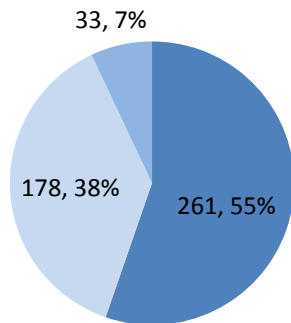

Total Enrollment by level Fall 2007

■ Graduate   ■ Undergraduate   ■ Non-degree & IEP