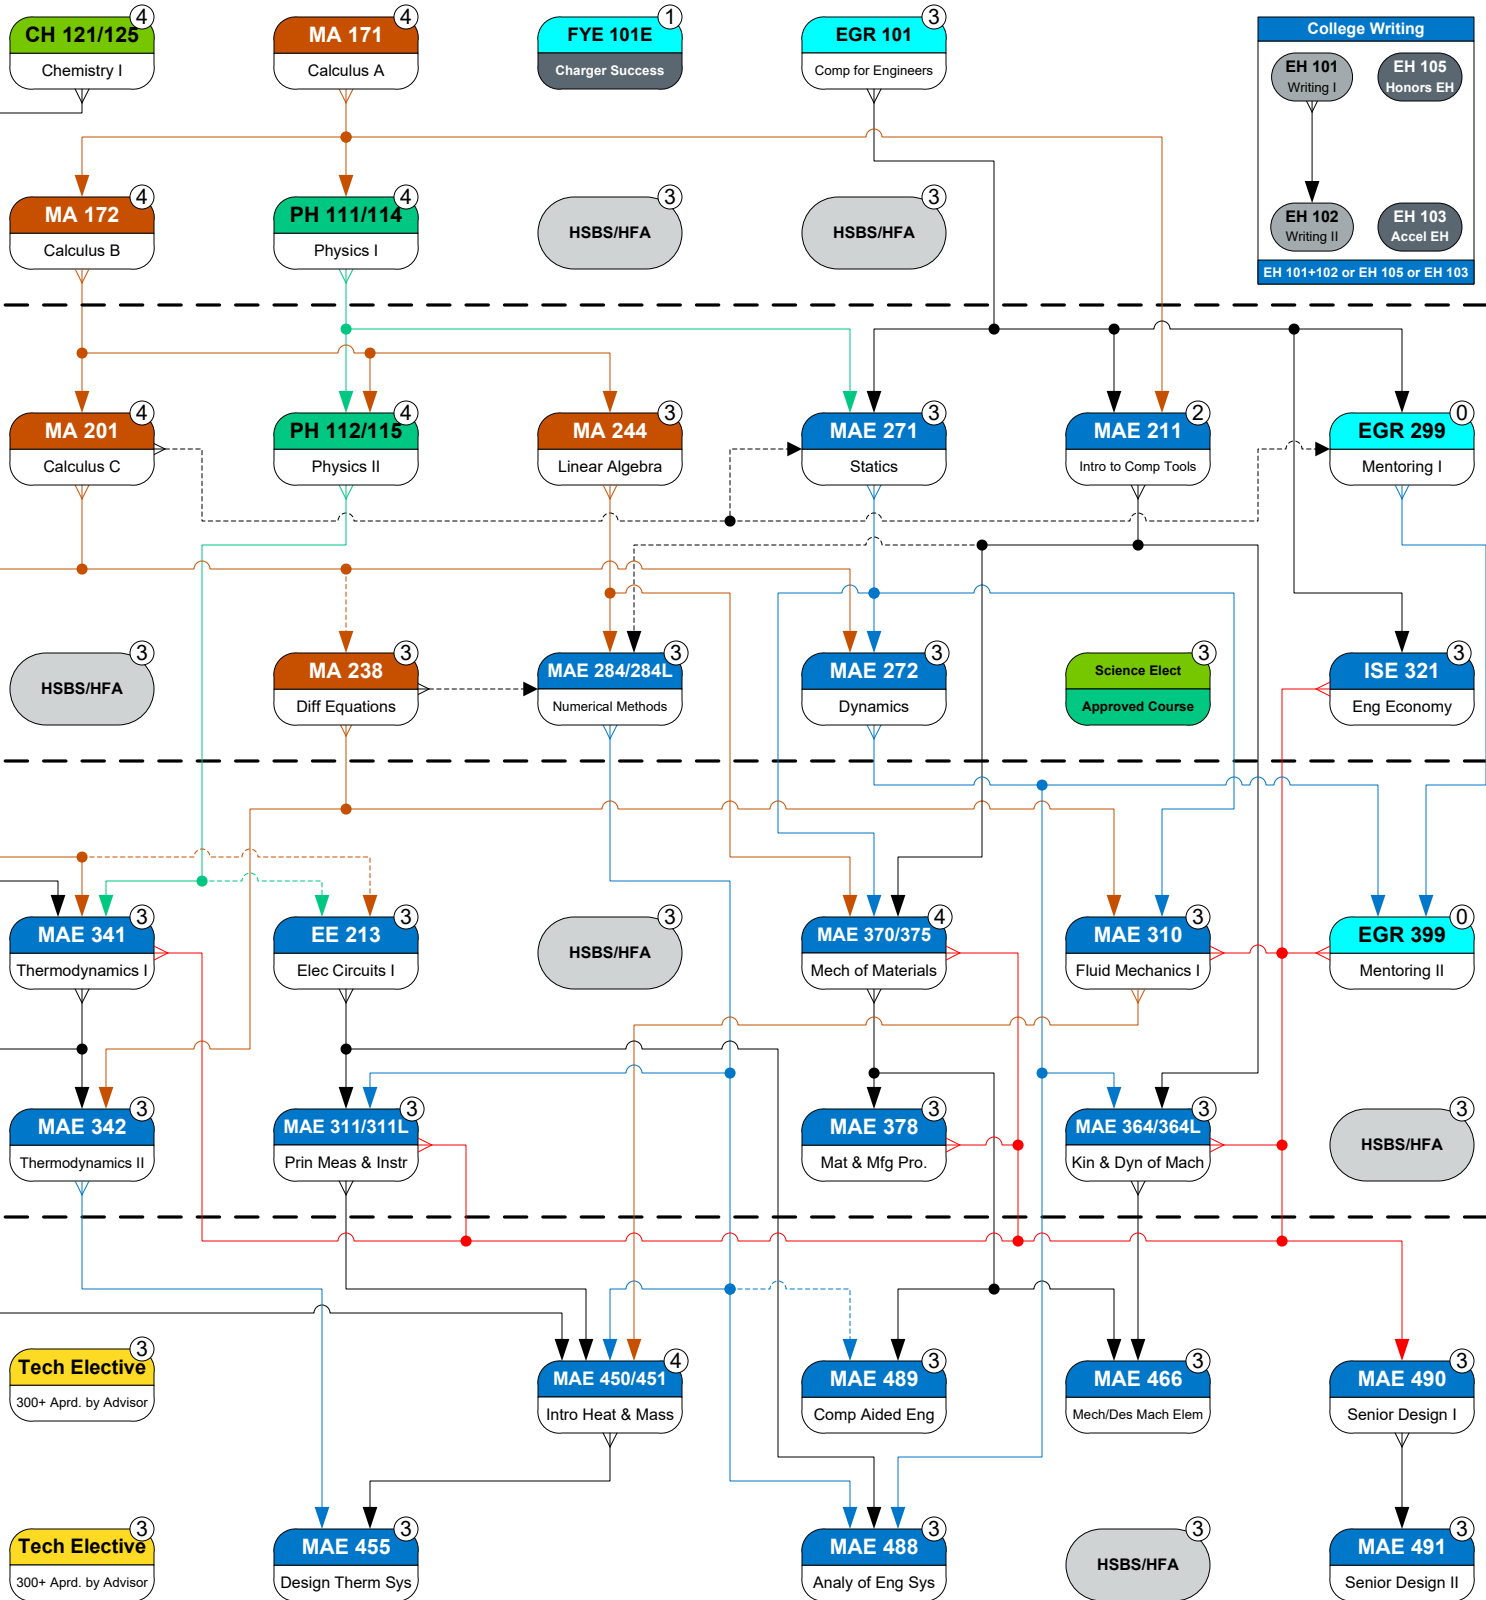

YEAR ONE

YEAR TWO

YEAR THREE

YEAR FOUR

Legend Updated: 6/27/23	Mathematics	Engineering General	College Writing	Credit Hours
	Physics	Engineering Major	History, Social & Behavioral Science Humanity & Fine Art (HSBS/HFA)	Prerequisite
	Chemistry / Biology	Engineering Elective	Offered only in semester listed	Prereq w/concurrency

Note: No ET (Engineering Technology) courses may be used to satisfy degree requirements.