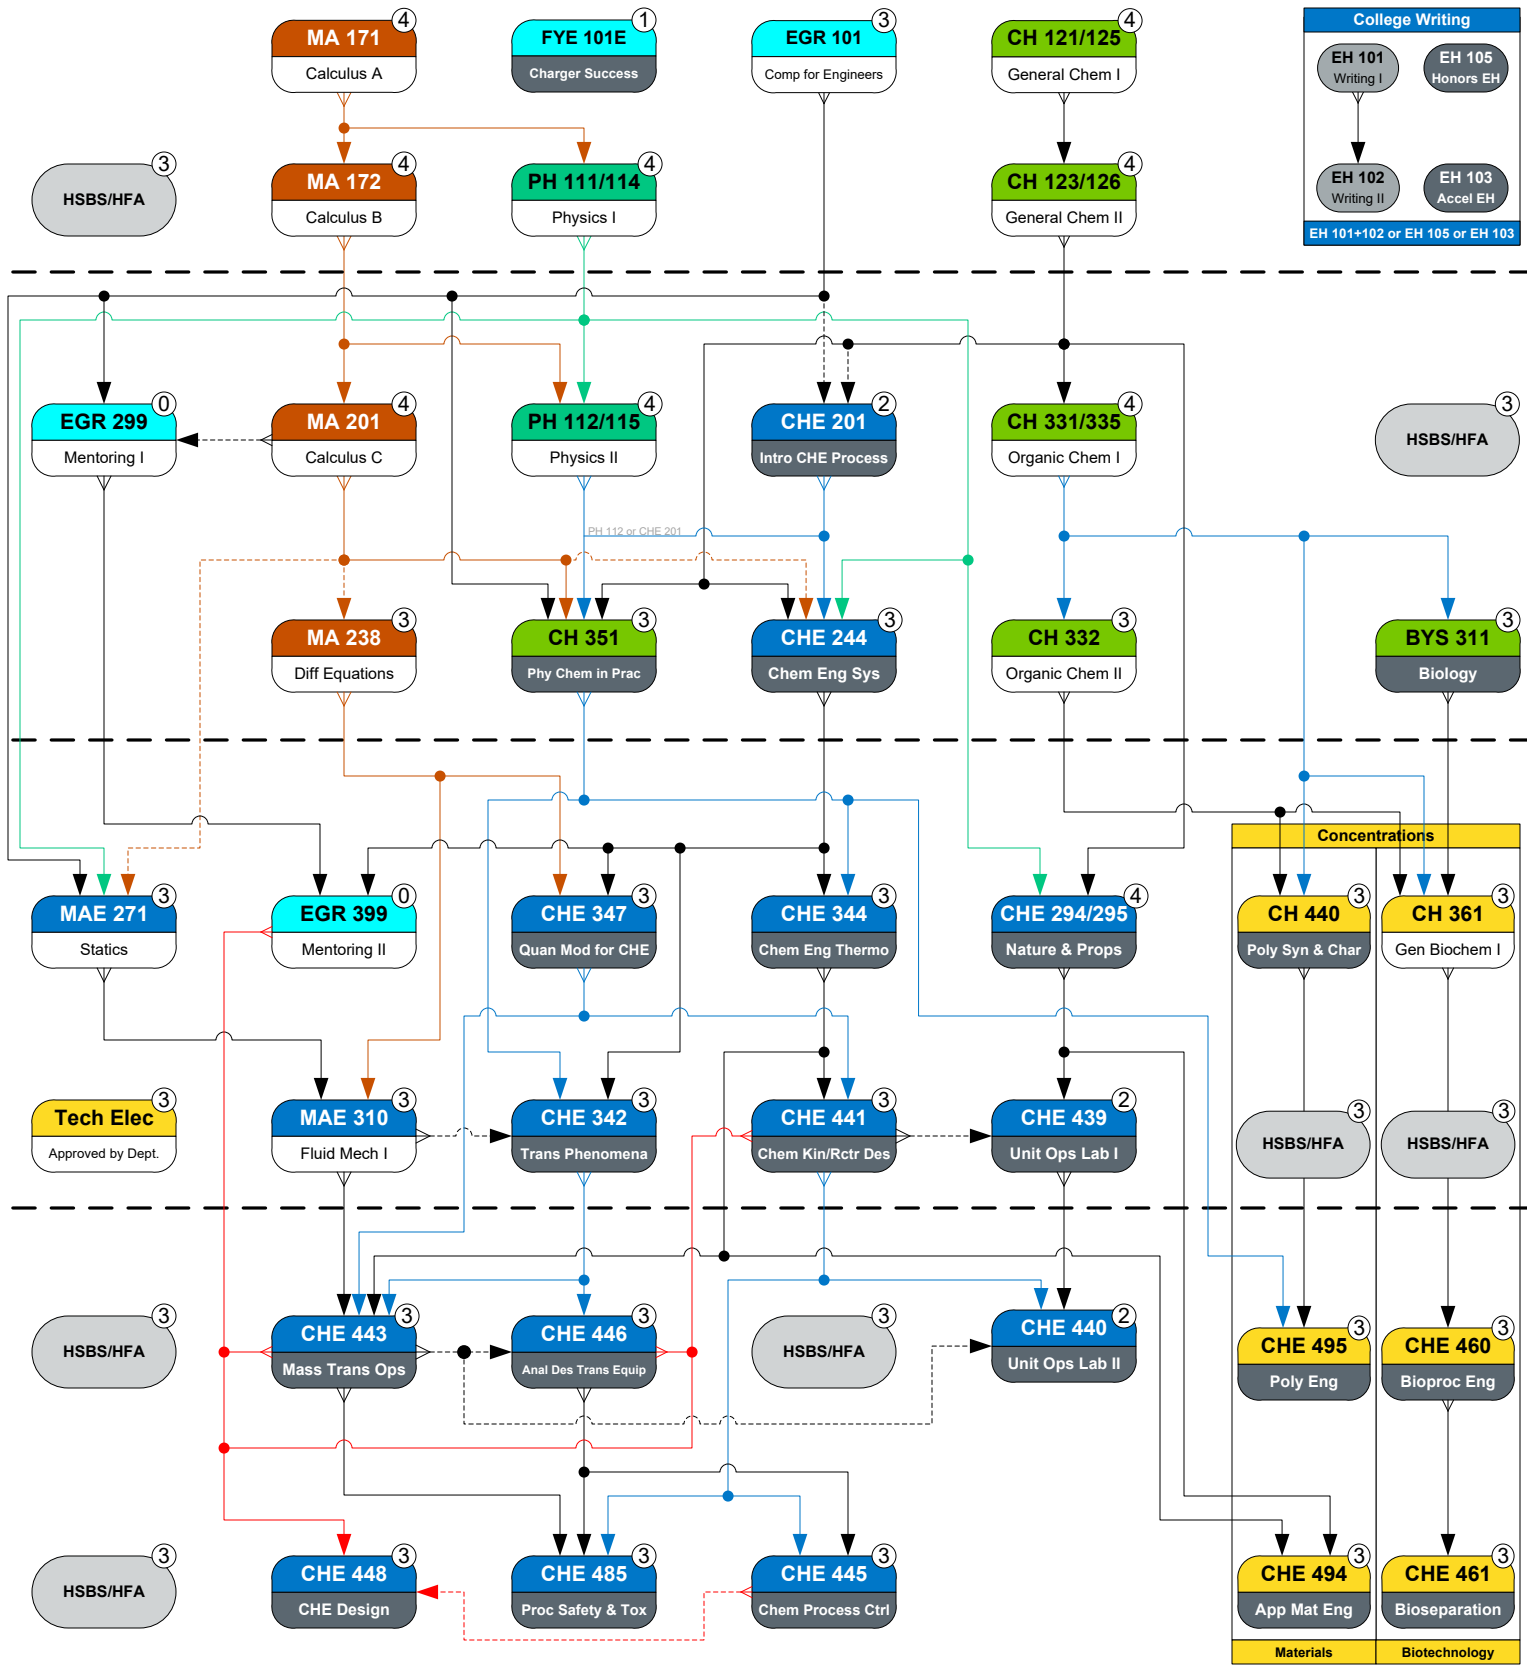

YEAR ONE

YEAR TWO

YEAR THREE

YEAR FOUR

<b>Legend</b> Updated: 6/27/23	Mathematics	Engineering General	College Writing	Credit Hours
	Physics	Engineering Major	History, Social & Behavioral Science Humanity & Fine Art (HSBS/HFA)	Prerequisite
	Chemistry / Biology	Engineering Elective	Offered only in semester listed	Prereq w/concurrency

Note: No ET (Engineering Technology) courses may be used to satisfy degree requirements.