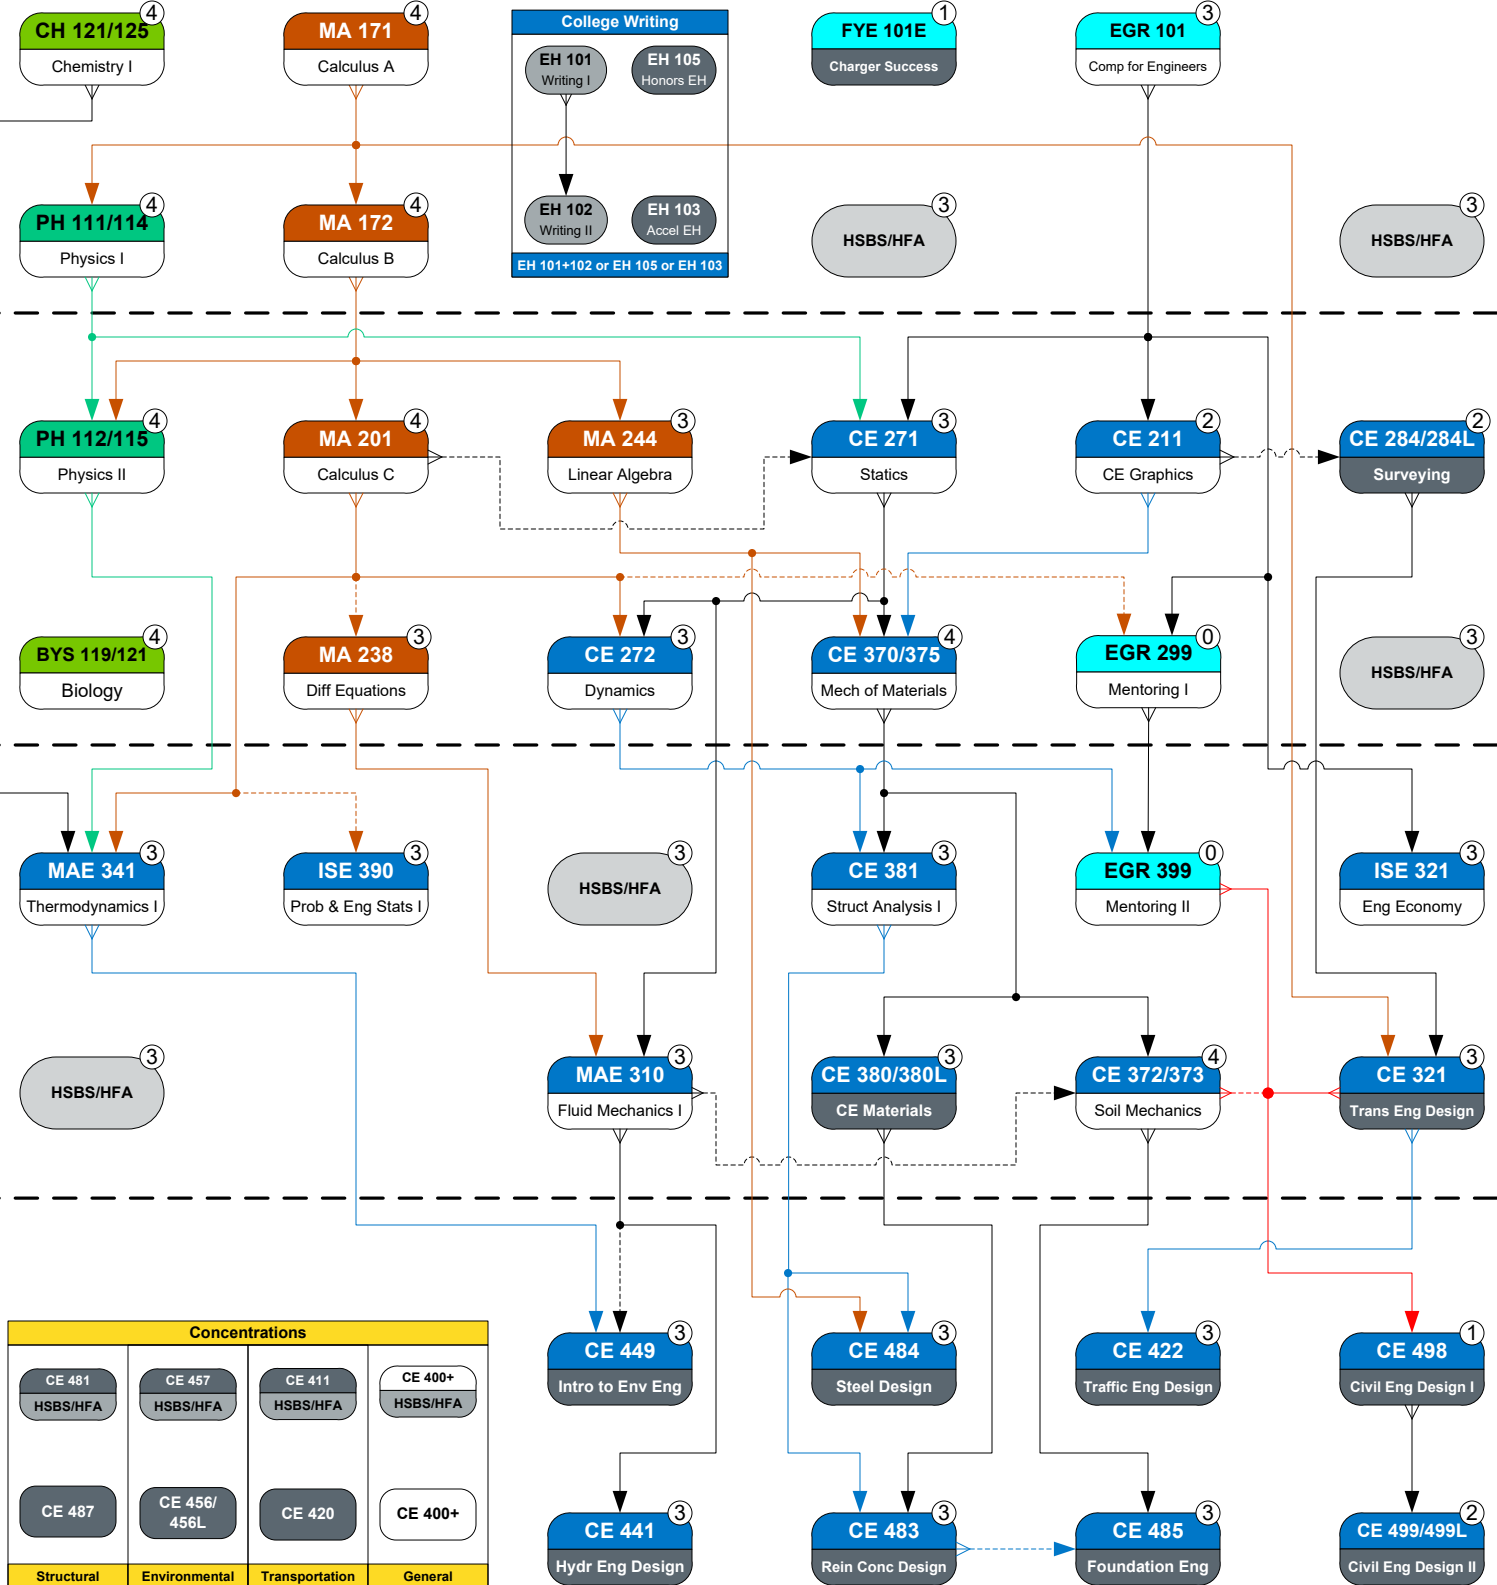

YEAR ONE

YEAR TWO

YEAR THREE

YEAR FOUR

Legend
Updated: 6/27/23

- Mathematics
- Physics
- Chemistry / Biology
- Engineering General
- Engineering Major
- Engineering Elective
- College Writing
- History, Social & Behavioral Science
Humanity & Fine Art (HSBS/HFA)
- Offered only in semester listed
- Credit Hours
- Prerequisite
- Prereq w/concurrency

Note: No ET (Engineering Technology) courses may be used to satisfy degree requirements.