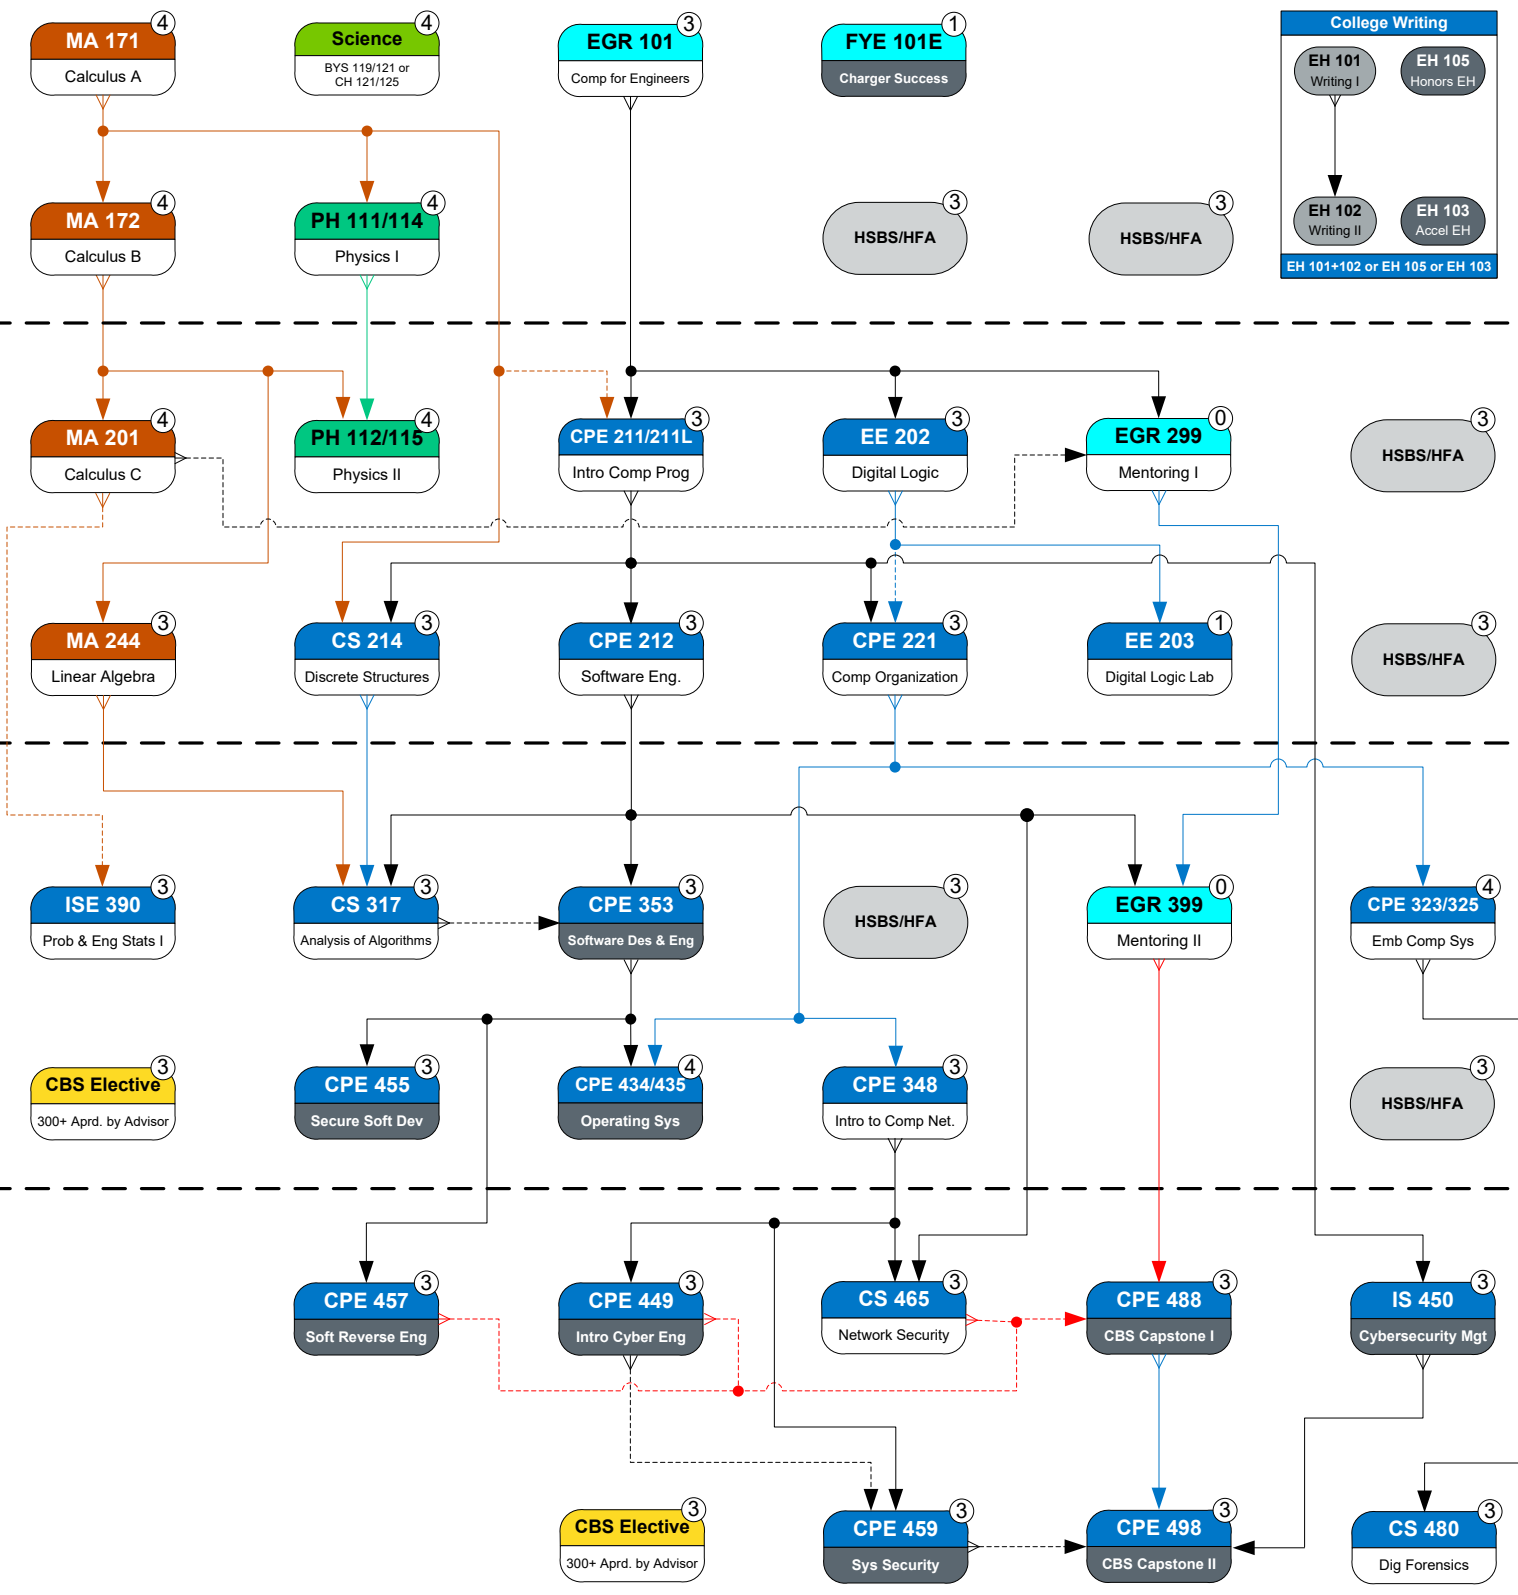

YEAR ONE

YEAR TWO

YEAR THREE

YEAR FOUR

Legend
Updated: 6/21/23

Mathematics	Engineering General	College Writing	Credit Hours
Physics	Engineering Major	History, Social & Behavioral Science Humanity & Fine Art (HSBS/HFA)	Prerequisite
Chemistry / Biology	Engineering Elective	Offered only in semester listed	Prereq w/concurrency

Note: No ET (Engineering Technology) courses may be used to satisfy degree requirements.