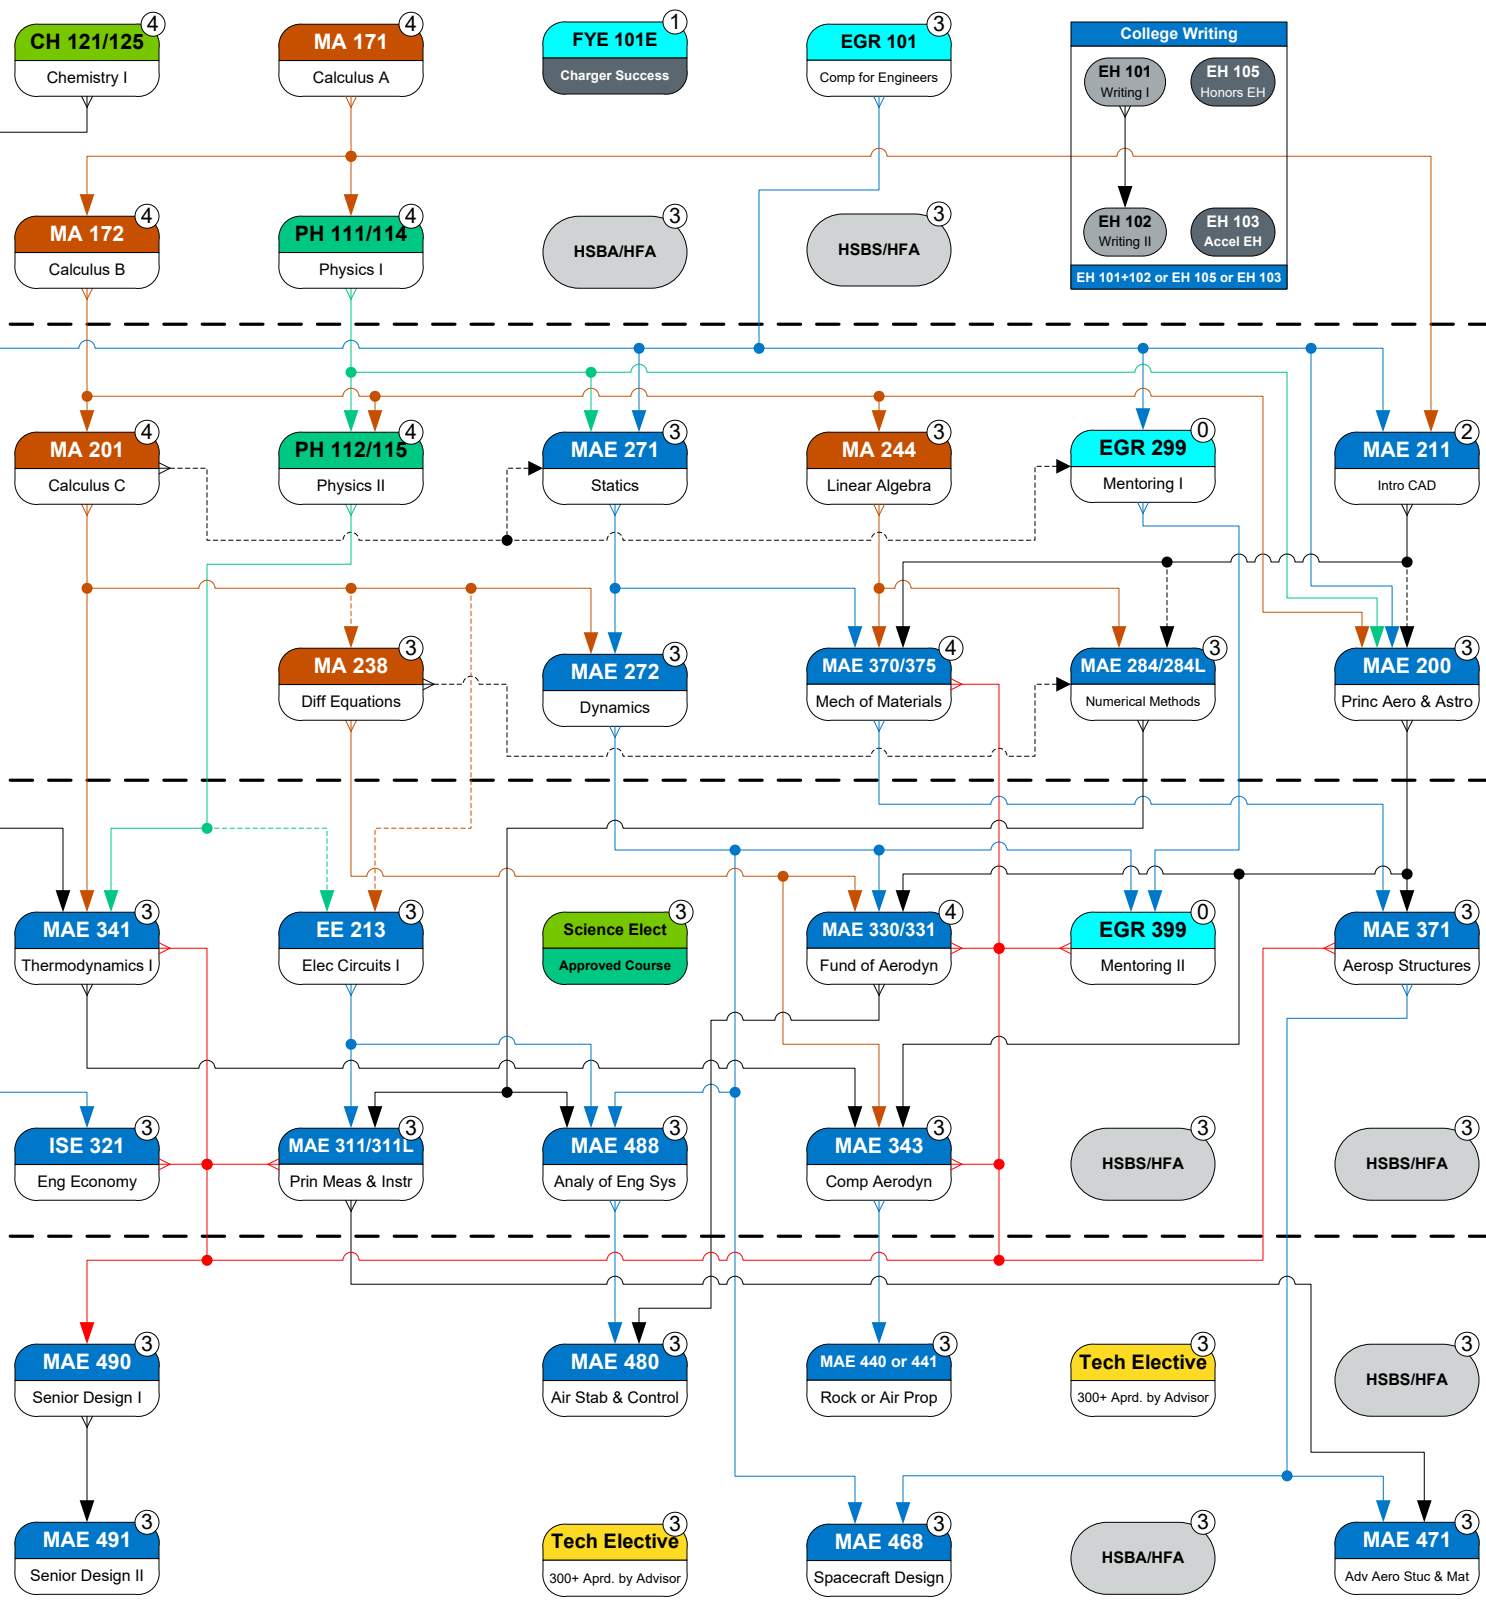

YEAR ONE

YEAR TWO

YEAR THREE

YEAR FOUR

Legend Updated: 6/27/23	Mathematics	Engineering General	College Writing	Credit Hours
	Physics	Engineering Major	History, Social & Behavioral Science	Prerequisite
	Chemistry / Biology	Engineering Elective	Offered only in semester listed	Prereq w/concurrency

Note: No ET (Engineering Technology) courses may be used to satisfy degree requirements.